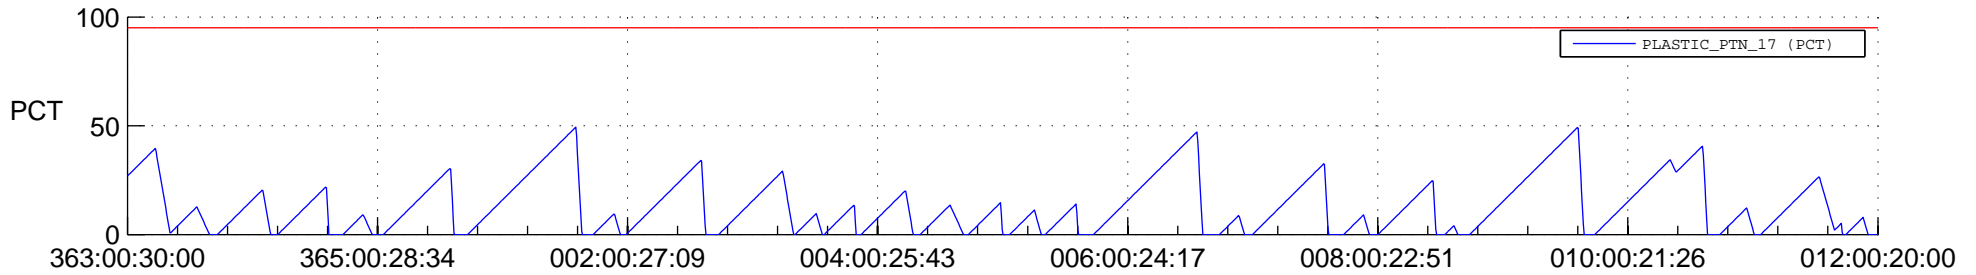

## SWAVES\_Percent\_Full\_Prediction

## Spacecraft\_DownLink\_Rate

Ground Time (2017:363:00:30:00.000 -2018:012:00:20:00.000)