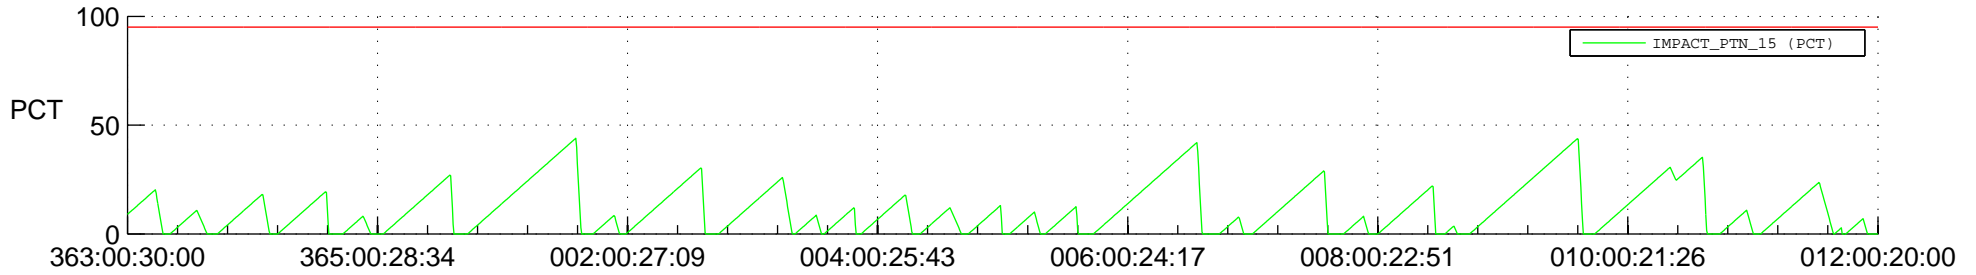

IMPACT_Percent_Full_Prediction