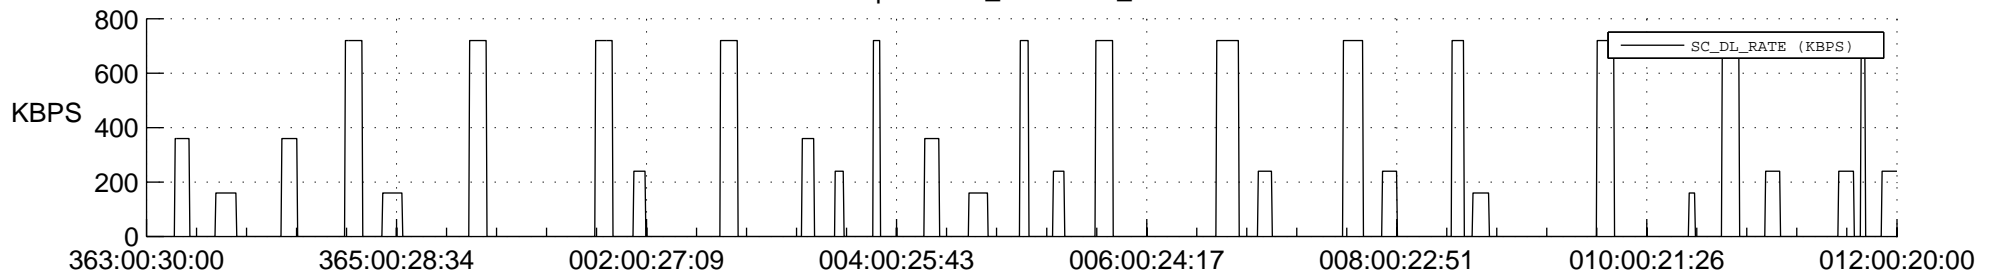

## Spacecraft\_DownLink\_Rate

Ground Time (2017:363:00:30:00.000 -2018:012:00:20:00.000)