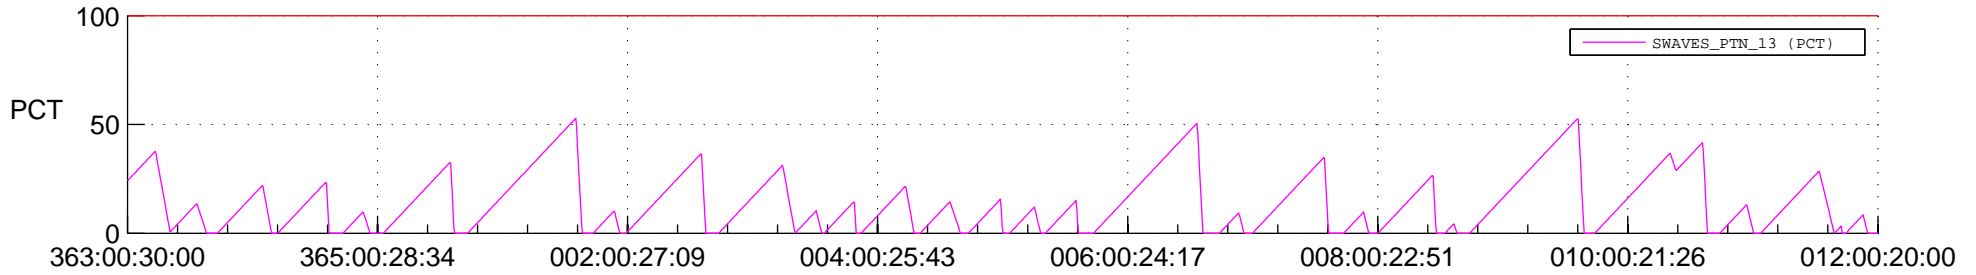

## SWAVES\_Percent\_Full\_Prediction

## Spacecraft\_DownLink\_Rate

Ground Time (2017:363:00:30:00.000 -2018:012:00:20:00.000)