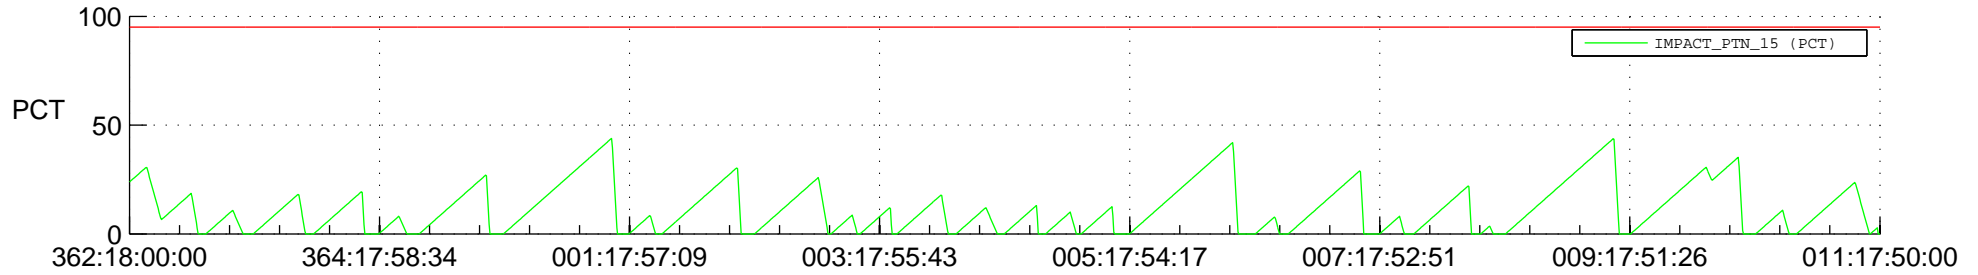

STEREO AHEAD SSR PCT Full Prediction

SWAVES_Percent_Full_Prediction

IMPACT_Percent_Full_Prediction

PLASTIC_Percent_Full_Prediction

Spacecraft_DownLink_Rate

Ground Time (2017:362:18:00:00.000 -2018:011:17:50:00.000)