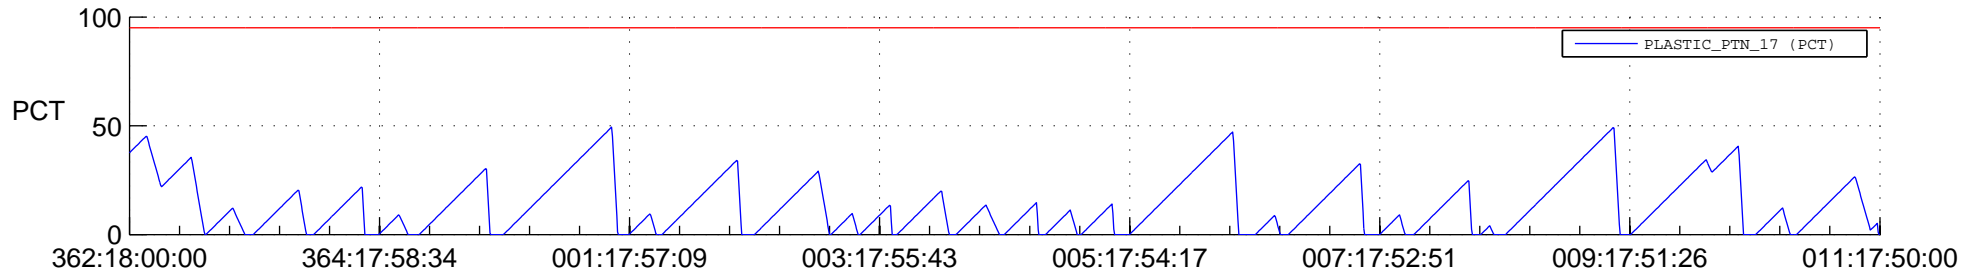

STEREO AHEAD SSR PCT Full Prediction

SWAVES_Percent_Full_Prediction

IMPACT_Percent_Full_Prediction

PLASTIC_Percent_Full_Prediction

Spacecraft_DownLink_Rate

Ground Time (2017:362:18:00:00.000 -2018:011:17:50:00.000)