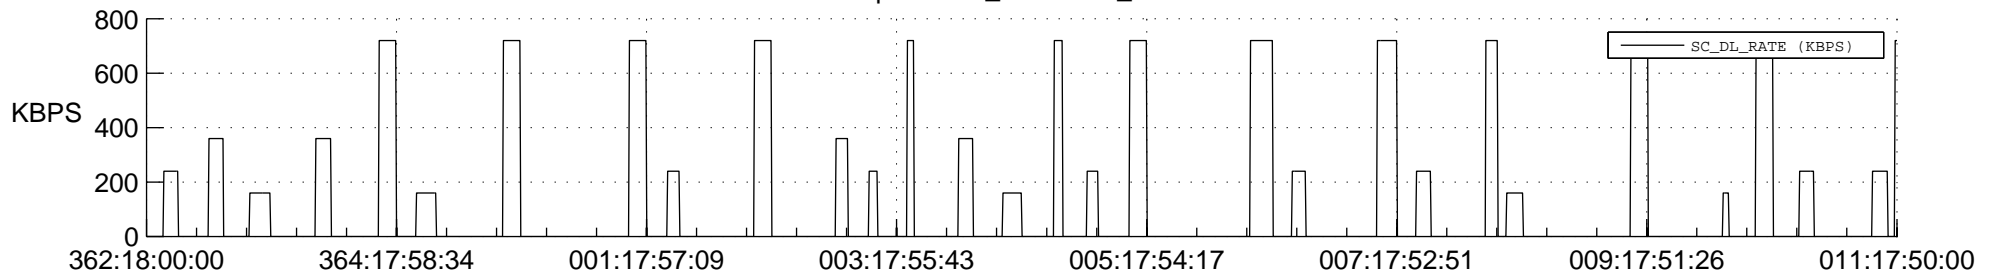

STEREO AHEAD SSR PCT Full Prediction

SWAVES_Percent_Full_Prediction

IMPACT_Percent_Full_Prediction

PLASTIC_Percent_Full_Prediction

Spacecraft_DownLink_Rate

Ground Time (2017:362:18:00:00.000 -2018:011:17:50:00.000)