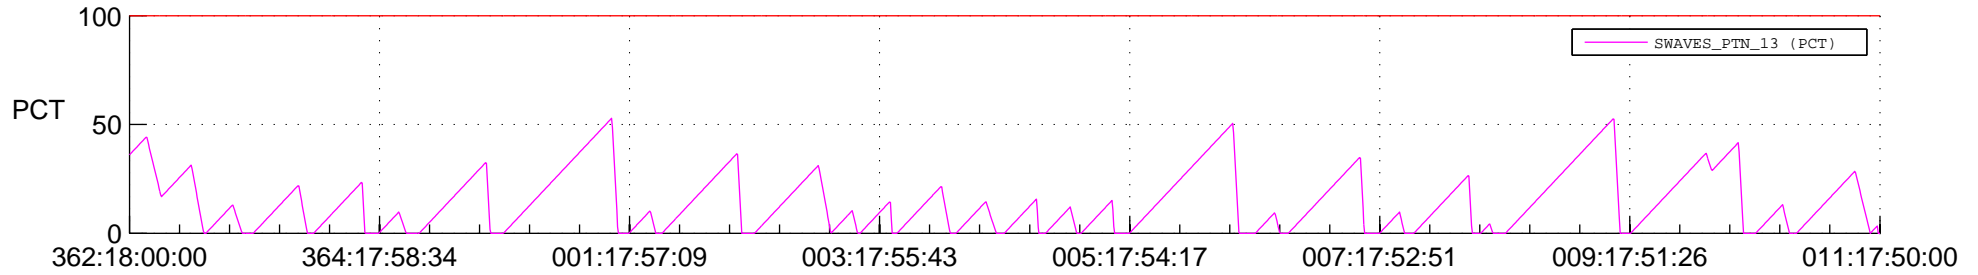

STEREO AHEAD SSR PCT Full Prediction

SWAVES_Percent_Full_Prediction

IMPACT_Percent_Full_Prediction

PLASTIC_Percent_Full_Prediction

Spacecraft_DownLink_Rate

Ground Time (2017:362:18:00:00.000 -2018:011:17:50:00.000)