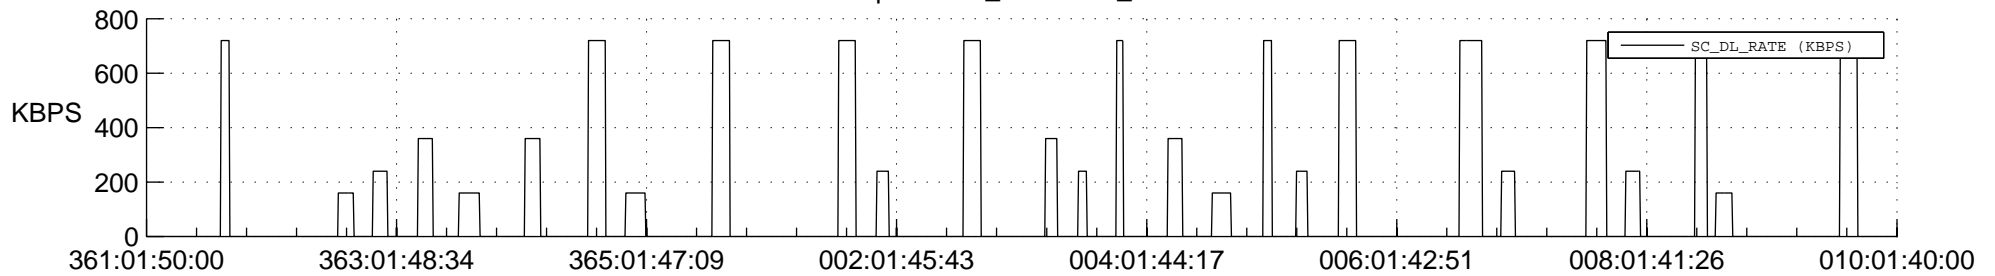

STEREO AHEAD SSR PCT Full Prediction

SWAVES_Percent_Full_Prediction

IMPACT_Percent_Full_Prediction

PLASTIC_Percent_Full_Prediction

Spacecraft_DownLink_Rate

Ground Time (2017:361:01:50:00.000 -2018:010:01:40:00.000)