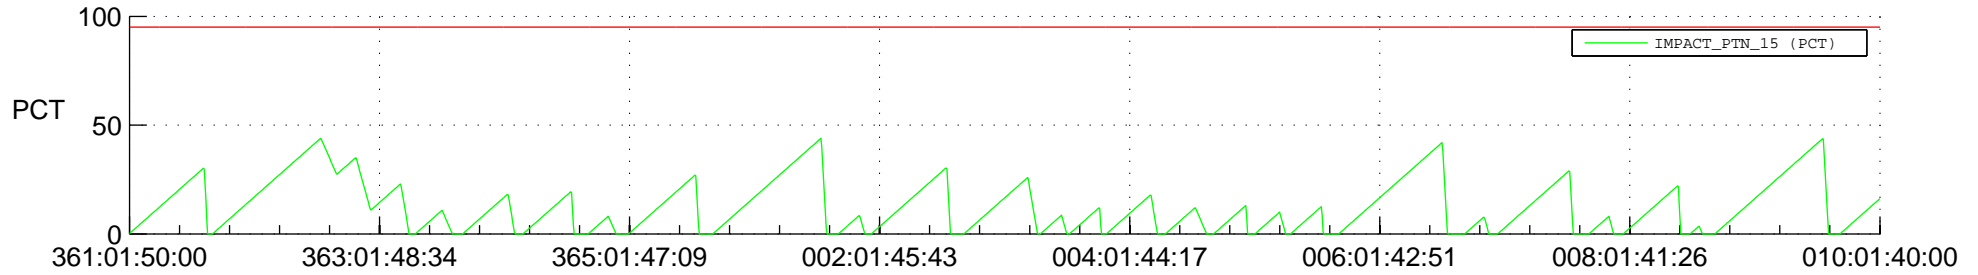

STEREO AHEAD SSR PCT Full Prediction

SWAVES_Percent_Full_Prediction

IMPACT_Percent_Full_Prediction

PLASTIC_Percent_Full_Prediction

Spacecraft_DownLink_Rate

Ground Time (2017:361:01:50:00.000 -2018:010:01:40:00.000)