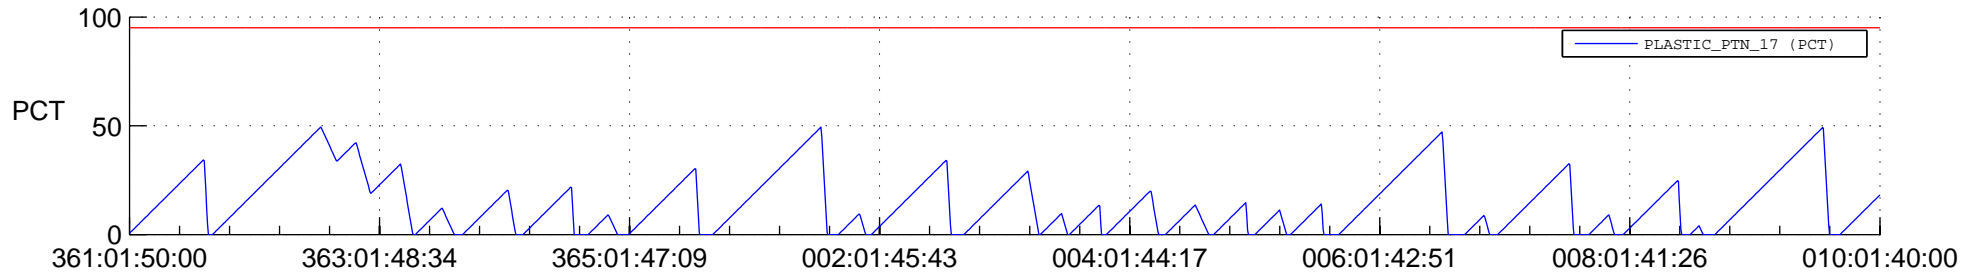

STEREO AHEAD SSR PCT Full Prediction

SWAVES_Percent_Full_Prediction

IMPACT_Percent_Full_Prediction

PLASTIC_Percent_Full_Prediction

Spacecraft_DownLink_Rate

Ground Time (2017:361:01:50:00.000 -2018:010:01:40:00.000)