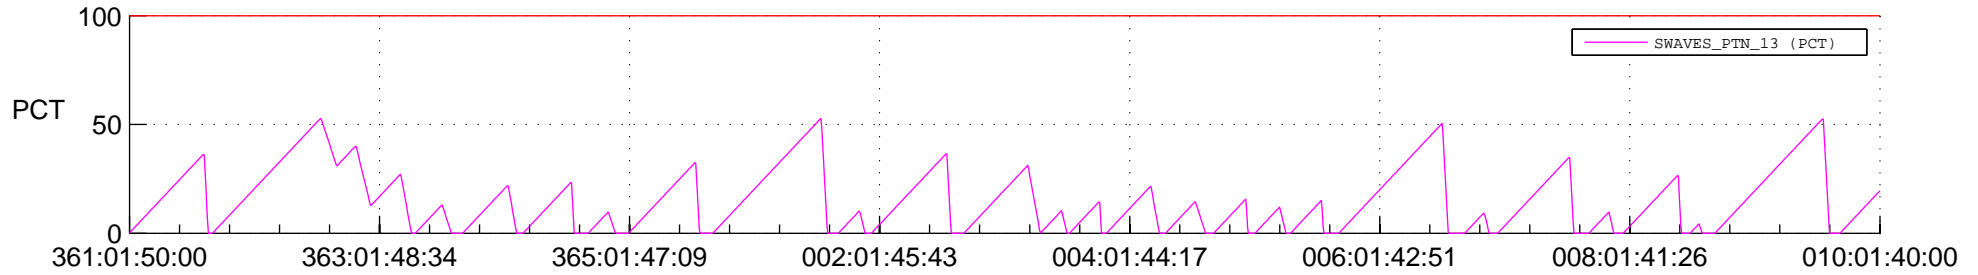

STEREO AHEAD SSR PCT Full Prediction

SWAVES_Percent_Full_Prediction

IMPACT_Percent_Full_Prediction

PLASTIC_Percent_Full_Prediction

Spacecraft_DownLink_Rate

Ground Time (2017:361:01:50:00.000 -2018:010:01:40:00.000)