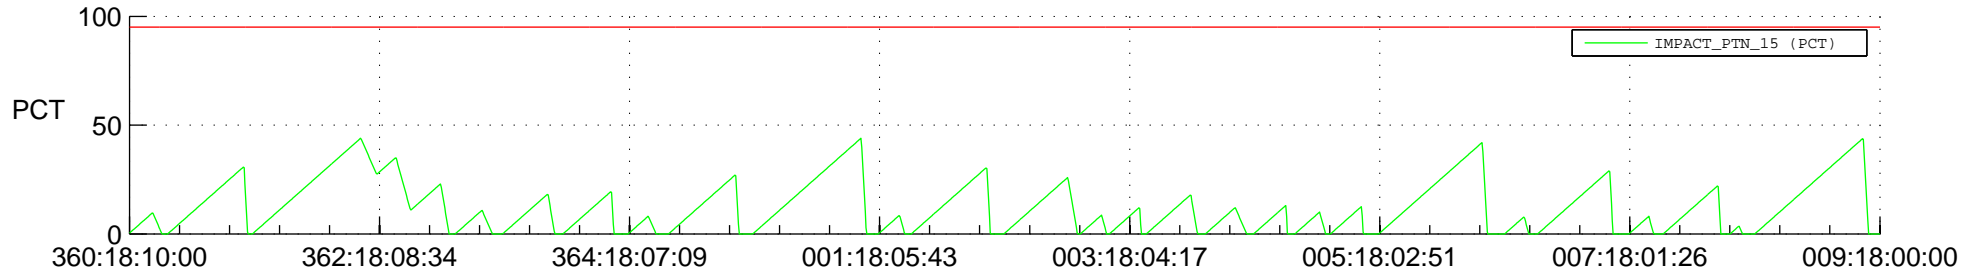

STEREO AHEAD SSR PCT Full Prediction

SWAVES_Percent_Full_Prediction

IMPACT_Percent_Full_Prediction

PLASTIC_Percent_Full_Prediction

Spacecraft_DownLink_Rate

Ground Time (2017:360:18:10:00.000 -2018:009:18:00:00.000)