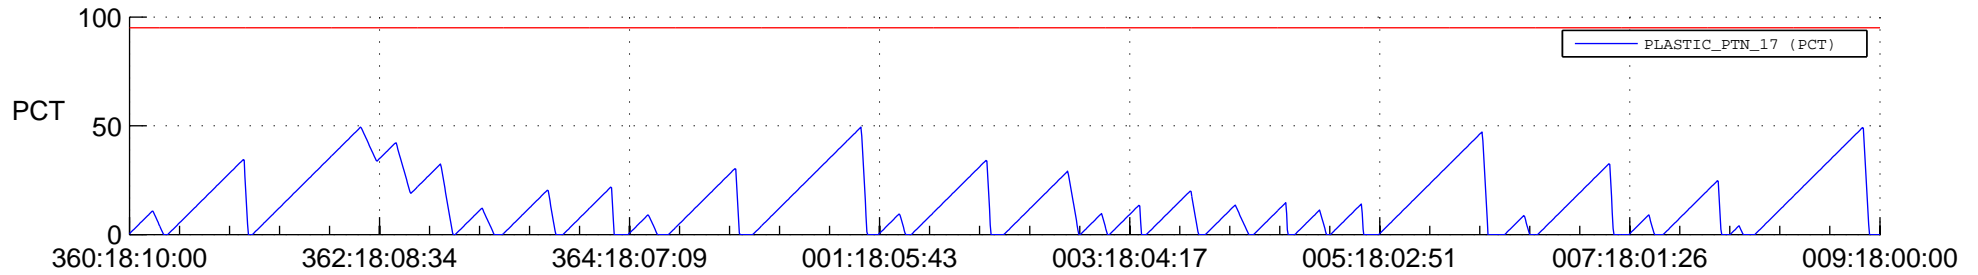

STEREO AHEAD SSR PCT Full Prediction

SWAVES_Percent_Full_Prediction

IMPACT_Percent_Full_Prediction

PLASTIC_Percent_Full_Prediction

Spacecraft_DownLink_Rate

Ground Time (2017:360:18:10:00.000 -2018:009:18:00:00.000)