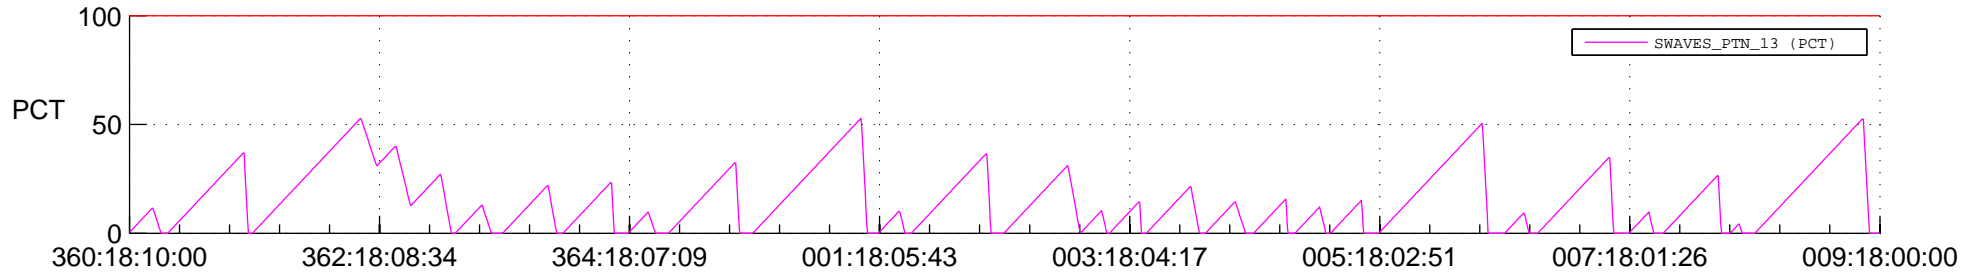

STEREO AHEAD SSR PCT Full Prediction

SWAVES_Percent_Full_Prediction

IMPACT_Percent_Full_Prediction

PLASTIC_Percent_Full_Prediction

Spacecraft_DownLink_Rate

Ground Time (2017:360:18:10:00.000 -2018:009:18:00:00.000)