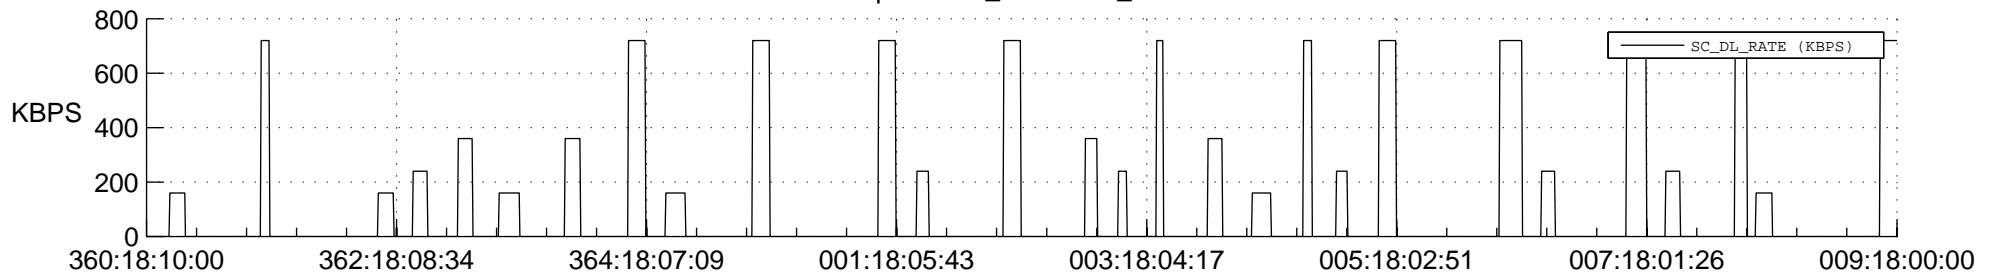

STEREO AHEAD SSR PCT Full Prediction

SWAVES_Percent_Full_Prediction

IMPACT_Percent_Full_Prediction

PLASTIC_Percent_Full_Prediction

Spacecraft_DownLink_Rate

Ground Time (2017:360:18:10:00.000 -2018:009:18:00:00.000)