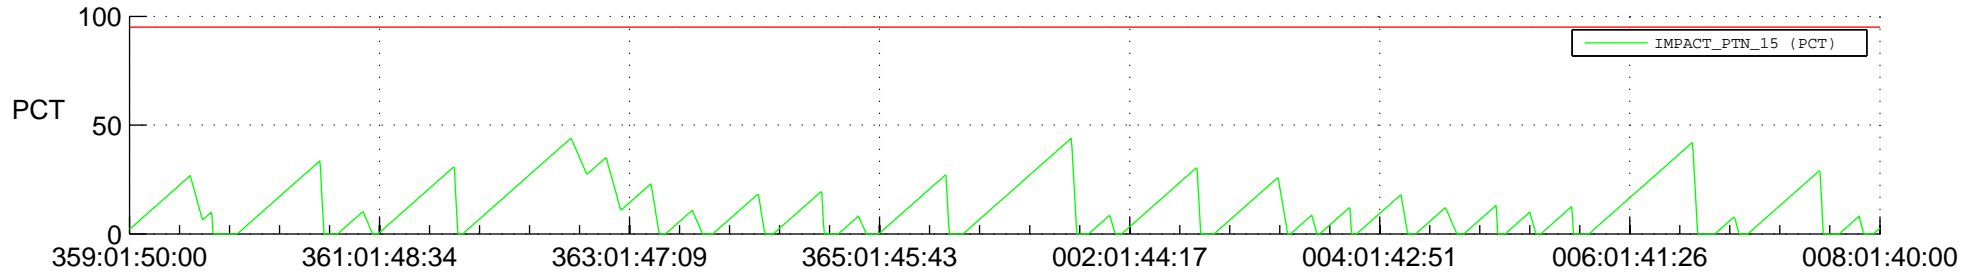

STEREO AHEAD SSR PCT Full Prediction

SWAVES_Percent_Full_Prediction

IMPACT_Percent_Full_Prediction

PLASTIC_Percent_Full_Prediction

Spacecraft_DownLink_Rate

Ground Time (2017:359:01:50:00.000 -2018:008:01:40:00.000)