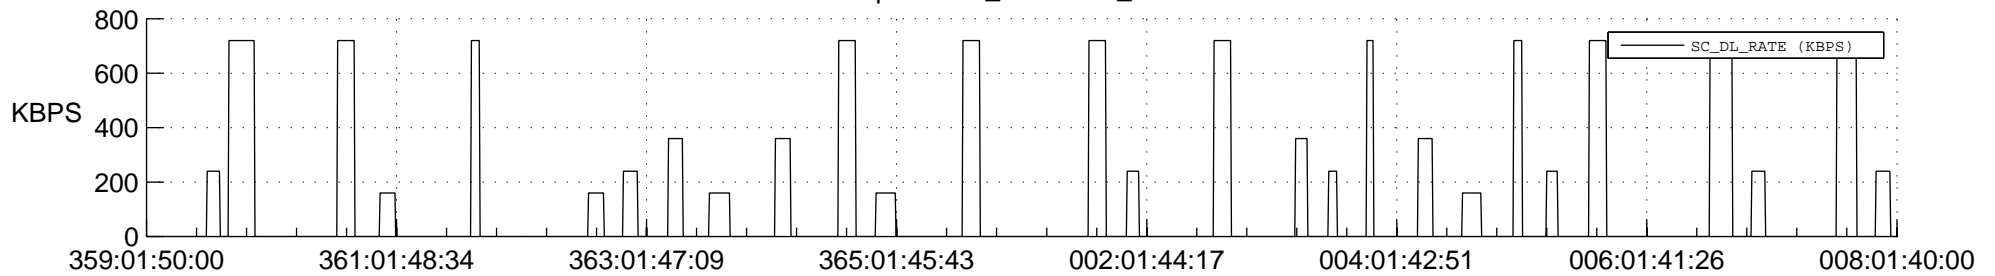

STEREO AHEAD SSR PCT Full Prediction

SWAVES_Percent_Full_Prediction

IMPACT_Percent_Full_Prediction

PLASTIC_Percent_Full_Prediction

Spacecraft_DownLink_Rate

Ground Time (2017:359:01:50:00.000 -2018:008:01:40:00.000)