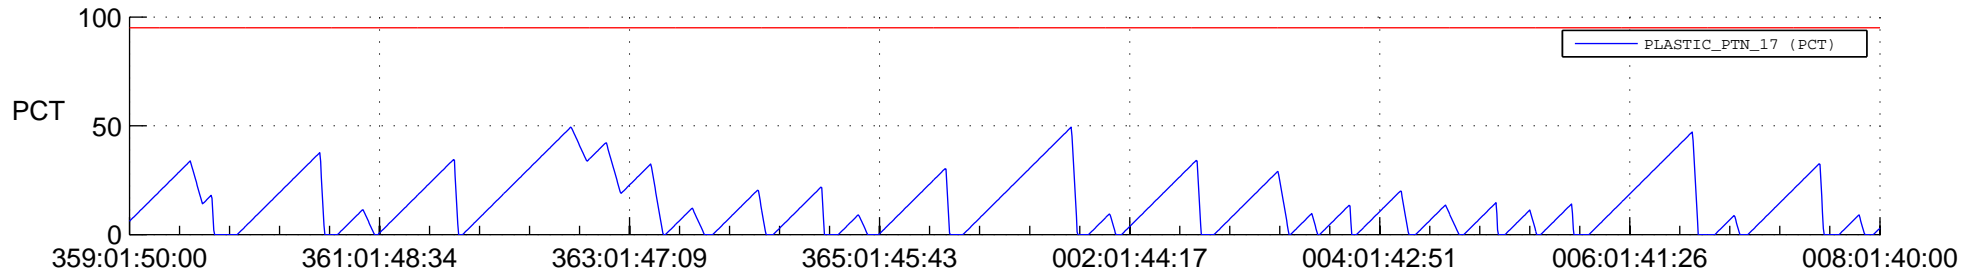

STEREO AHEAD SSR PCT Full Prediction

SWAVES_Percent_Full_Prediction

IMPACT_Percent_Full_Prediction

PLASTIC_Percent_Full_Prediction

Spacecraft_DownLink_Rate

Ground Time (2017:359:01:50:00.000 -2018:008:01:40:00.000)