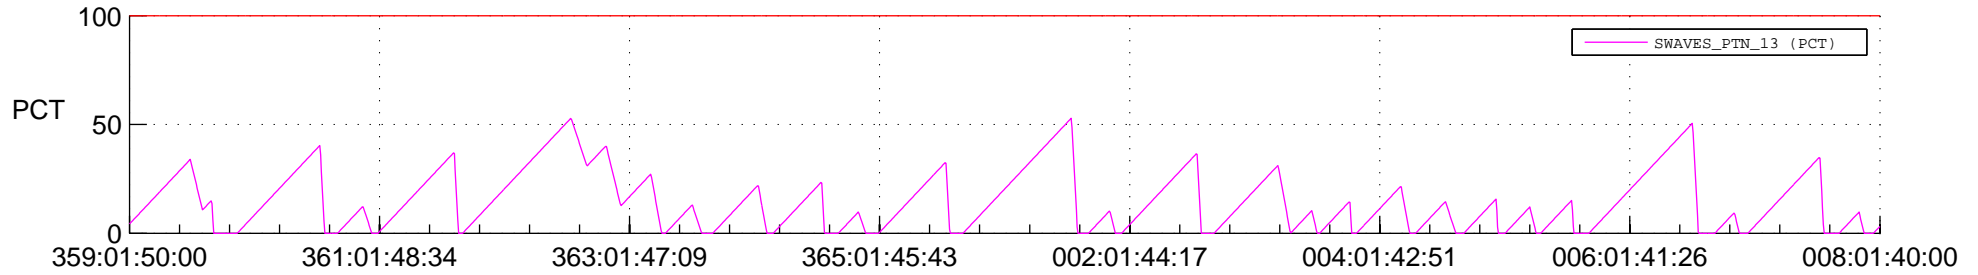

STEREO AHEAD SSR PCT Full Prediction

SWAVES_Percent_Full_Prediction

IMPACT_Percent_Full_Prediction

PLASTIC_Percent_Full_Prediction

Spacecraft_DownLink_Rate

Ground Time (2017:359:01:50:00.000 -2018:008:01:40:00.000)