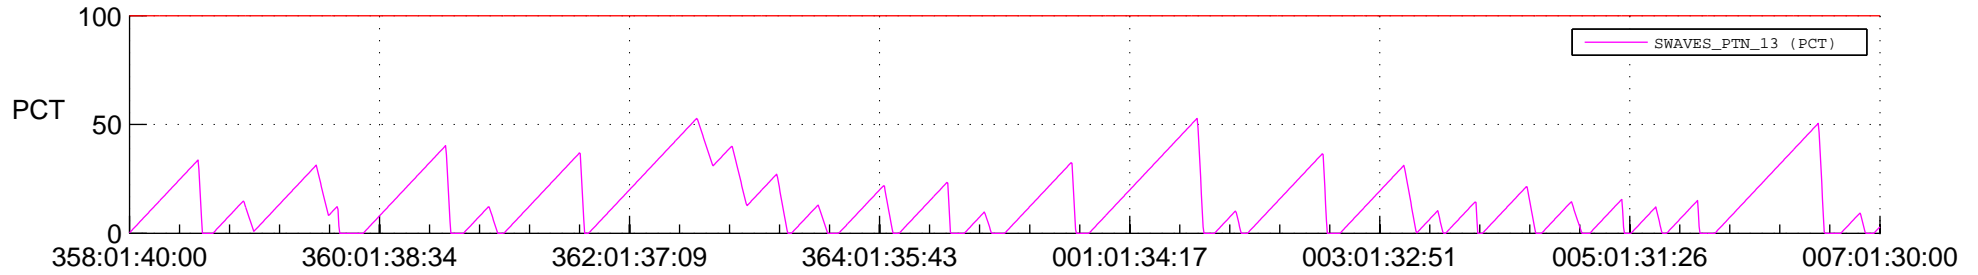

STEREO AHEAD SSR PCT Full Prediction

SWAVES_Percent_Full_Prediction

IMPACT_Percent_Full_Prediction

PLASTIC_Percent_Full_Prediction

Spacecraft_DownLink_Rate

Ground Time (2017:358:01:40:00.000 -2018:007:01:30:00.000)