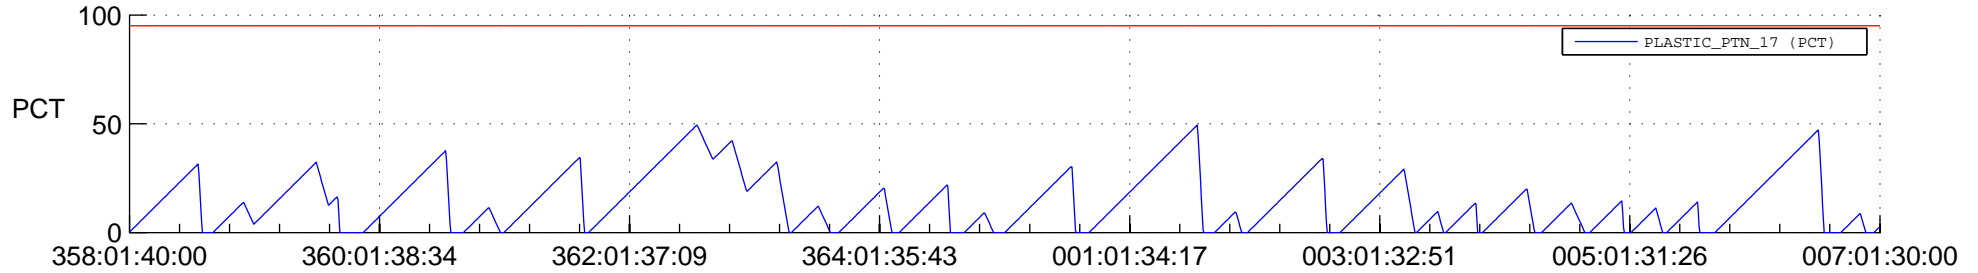

STEREO AHEAD SSR PCT Full Prediction

SWAVES_Percent_Full_Prediction

IMPACT_Percent_Full_Prediction

PLASTIC_Percent_Full_Prediction

Spacecraft_DownLink_Rate

Ground Time (2017:358:01:40:00.000 -2018:007:01:30:00.000)