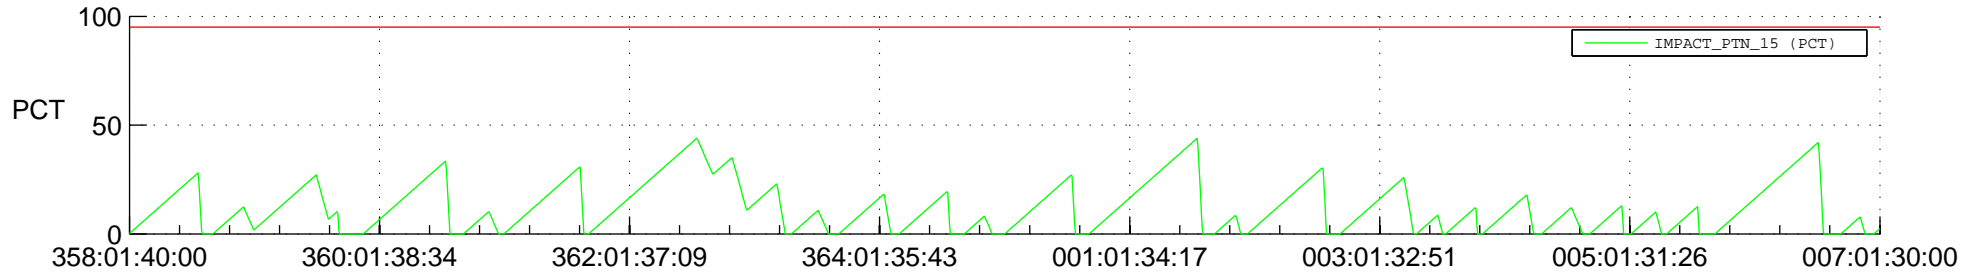

STEREO AHEAD SSR PCT Full Prediction

SWAVES_Percent_Full_Prediction

IMPACT_Percent_Full_Prediction

PLASTIC_Percent_Full_Prediction

Spacecraft_DownLink_Rate

Ground Time (2017:358:01:40:00.000 -2018:007:01:30:00.000)