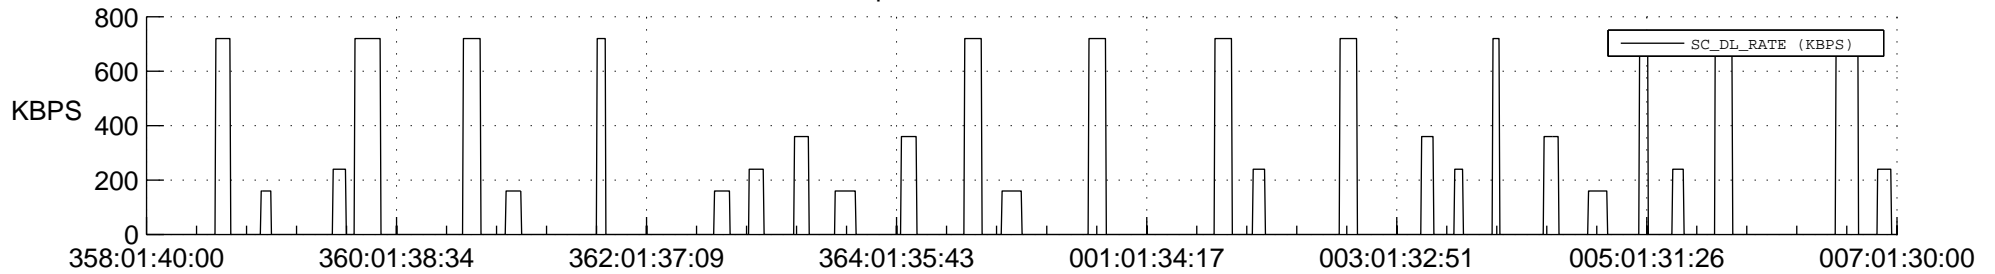

STEREO AHEAD SSR PCT Full Prediction

SWAVES_Percent_Full_Prediction

IMPACT_Percent_Full_Prediction

PLASTIC_Percent_Full_Prediction

Spacecraft_DownLink_Rate

Ground Time (2017:358:01:40:00.000 -2018:007:01:30:00.000)