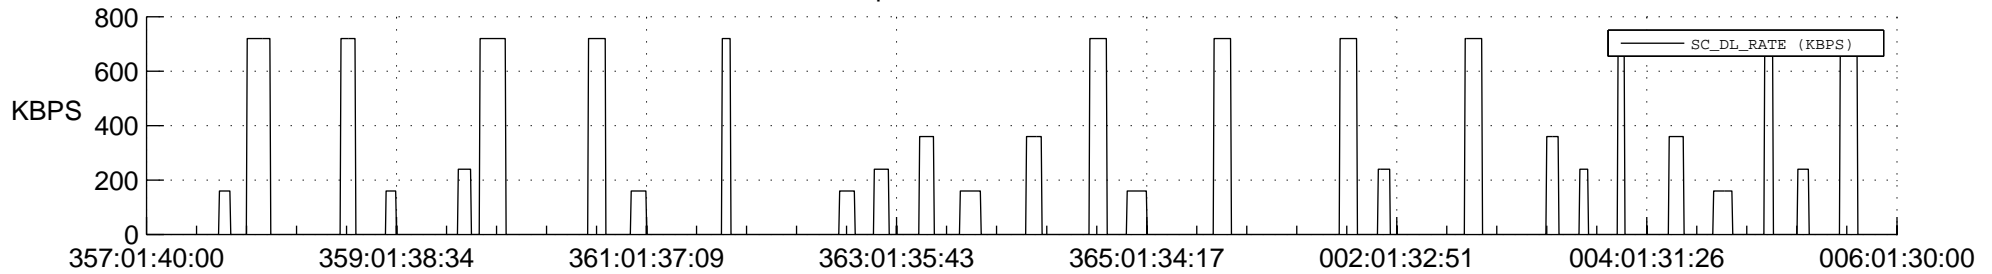

## Spacecraft\_DownLink\_Rate

Ground Time (2017:357:01:40:00.000 -2018:006:01:30:00.000)