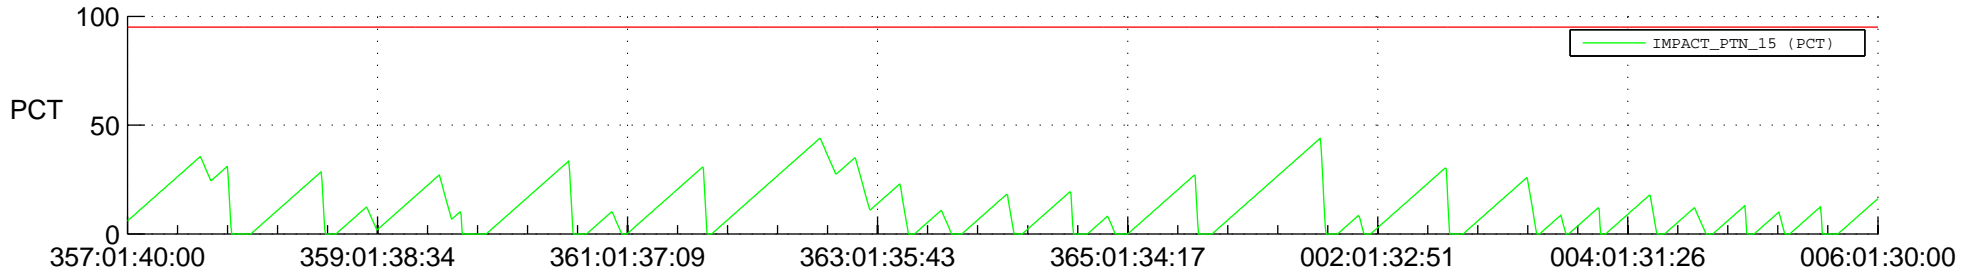

IMPACT_Percent_Full_Prediction