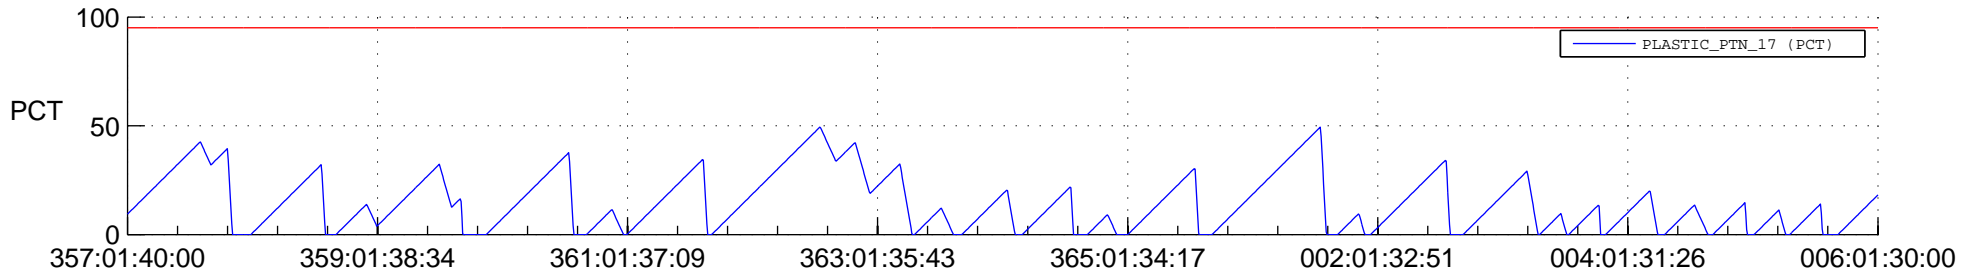

## SWAVES\_Percent\_Full\_Prediction

## Spacecraft\_DownLink\_Rate

Ground Time (2017:357:01:40:00.000 -2018:006:01:30:00.000)