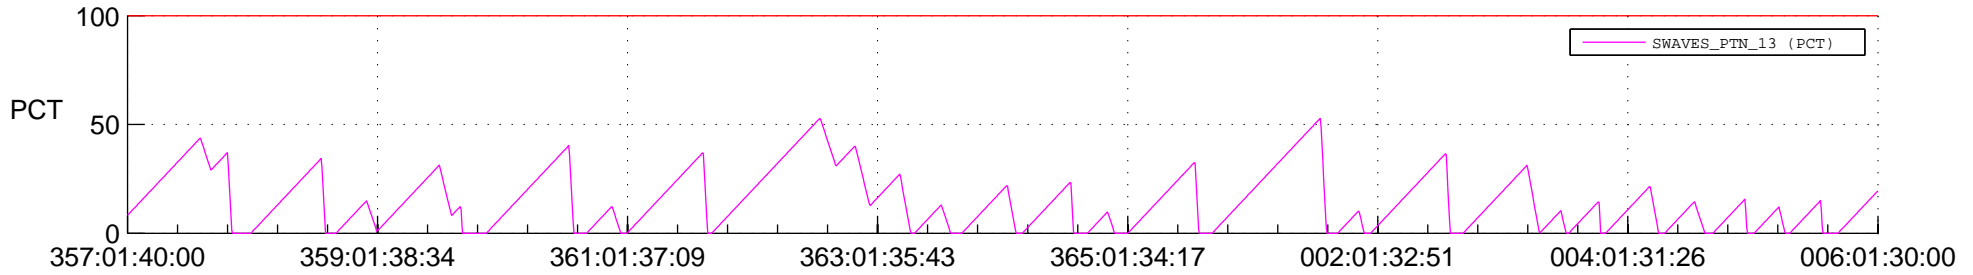

## SWAVES\_Percent\_Full\_Prediction

## Spacecraft\_DownLink\_Rate

Ground Time (2017:357:01:40:00.000 -2018:006:01:30:00.000)