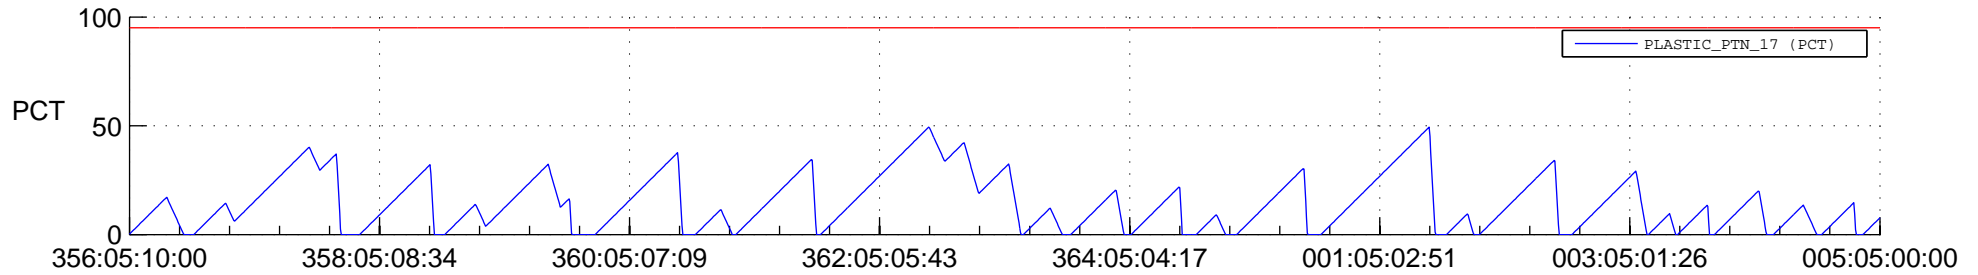

STEREO AHEAD SSR PCT Full Prediction

SWAVES_Percent_Full_Prediction

IMPACT_Percent_Full_Prediction

PLASTIC_Percent_Full_Prediction

Spacecraft_DownLink_Rate

Ground Time (2017:356:05:10:00.000 -2018:005:05:00:00.000)