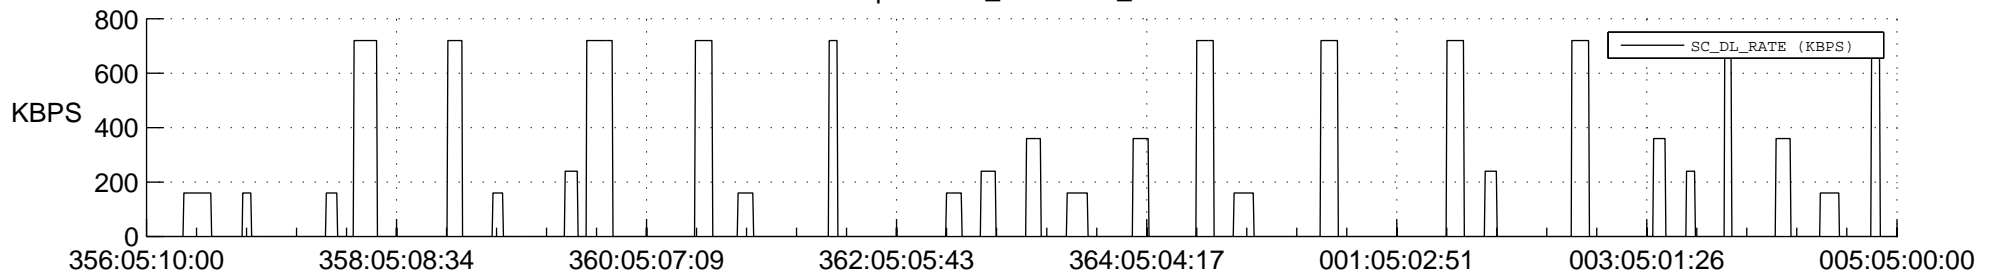

STEREO AHEAD SSR PCT Full Prediction

SWAVES_Percent_Full_Prediction

IMPACT_Percent_Full_Prediction

PLASTIC_Percent_Full_Prediction

Spacecraft_DownLink_Rate

Ground Time (2017:356:05:10:00.000 -2018:005:05:00:00.000)