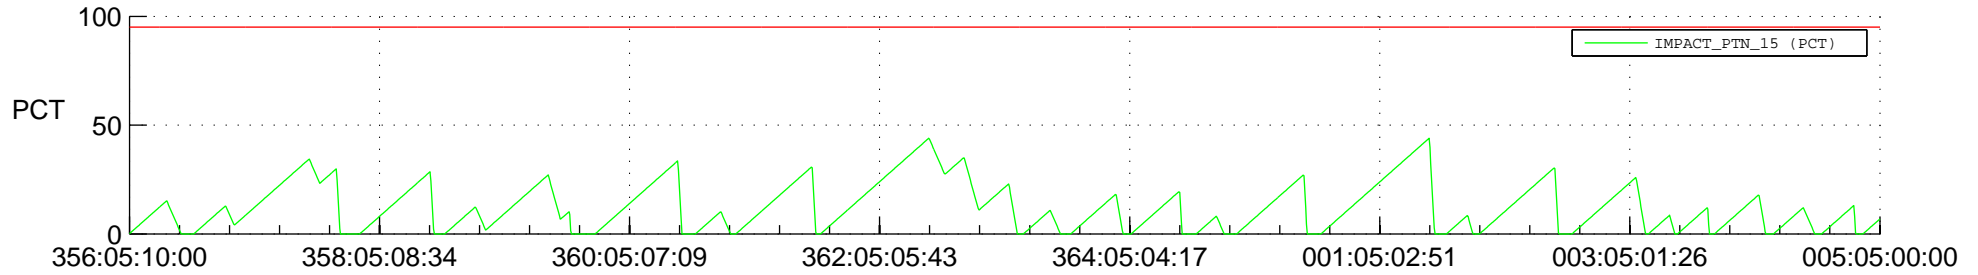

STEREO AHEAD SSR PCT Full Prediction

SWAVES_Percent_Full_Prediction

IMPACT_Percent_Full_Prediction

PLASTIC_Percent_Full_Prediction

Spacecraft_DownLink_Rate

Ground Time (2017:356:05:10:00.000 -2018:005:05:00:00.000)