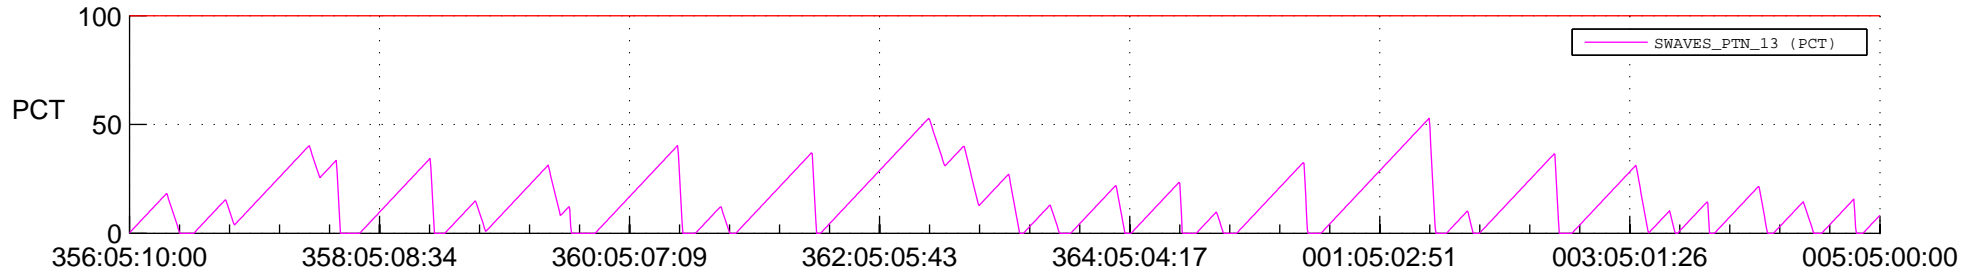

STEREO AHEAD SSR PCT Full Prediction

SWAVES_Percent_Full_Prediction

IMPACT_Percent_Full_Prediction

PLASTIC_Percent_Full_Prediction

Spacecraft_DownLink_Rate

Ground Time (2017:356:05:10:00.000 -2018:005:05:00:00.000)