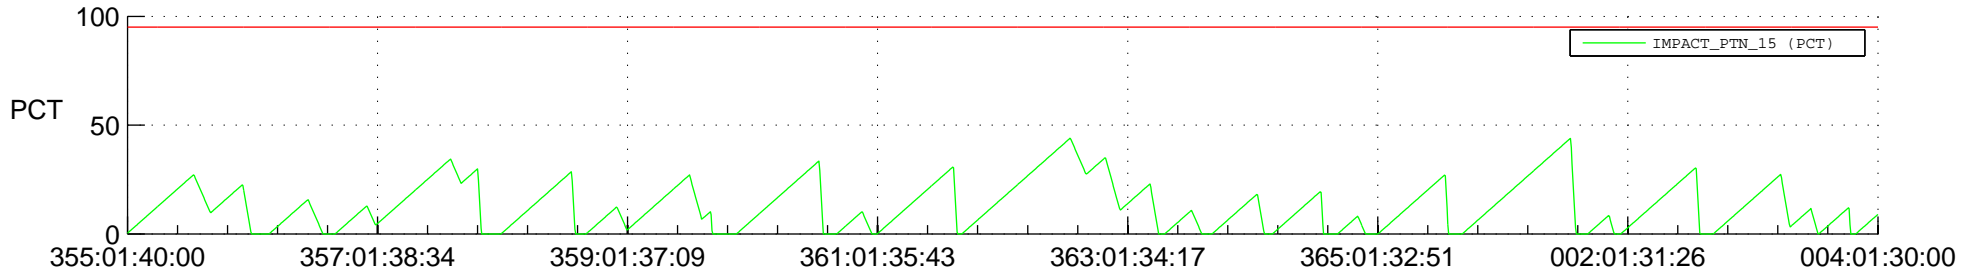

STEREO AHEAD SSR PCT Full Prediction

SWAVES_Percent_Full_Prediction

IMPACT_Percent_Full_Prediction

PLASTIC_Percent_Full_Prediction

Spacecraft_DownLink_Rate

Ground Time (2017:355:01:40:00.000 -2018:004:01:30:00.000)