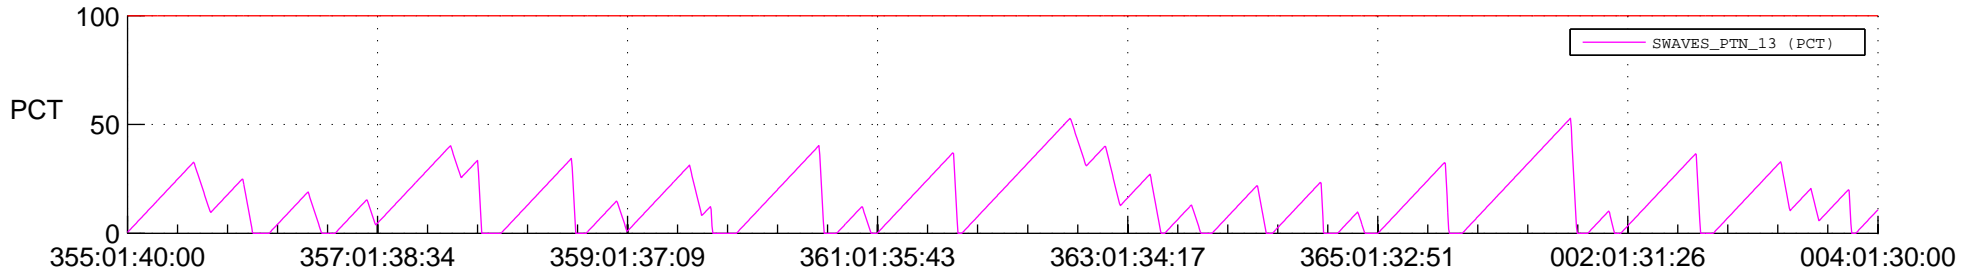

STEREO AHEAD SSR PCT Full Prediction

SWAVES_Percent_Full_Prediction

IMPACT_Percent_Full_Prediction

PLASTIC_Percent_Full_Prediction

Spacecraft_DownLink_Rate

Ground Time (2017:355:01:40:00.000 -2018:004:01:30:00.000)