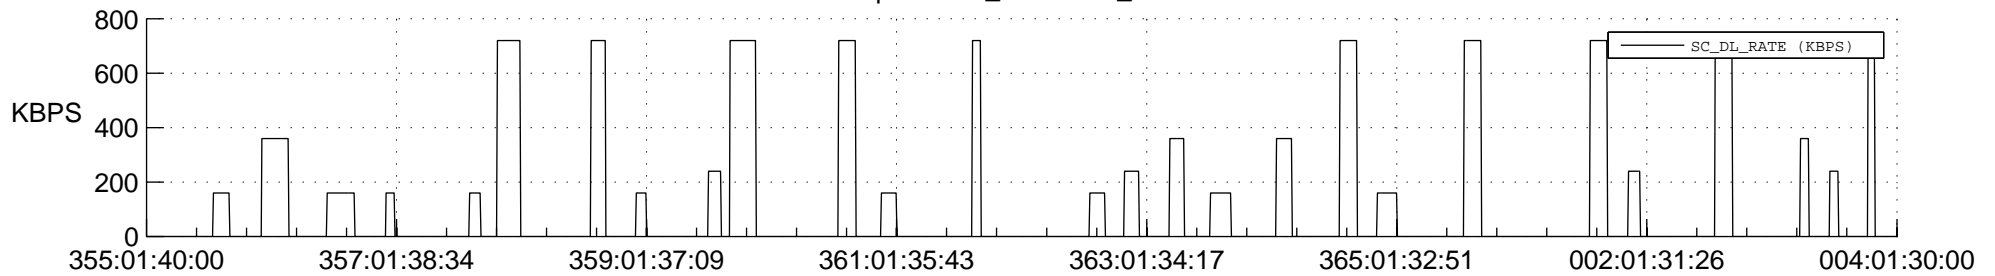

STEREO AHEAD SSR PCT Full Prediction

SWAVES_Percent_Full_Prediction

IMPACT_Percent_Full_Prediction

PLASTIC_Percent_Full_Prediction

Spacecraft_DownLink_Rate

Ground Time (2017:355:01:40:00.000 -2018:004:01:30:00.000)