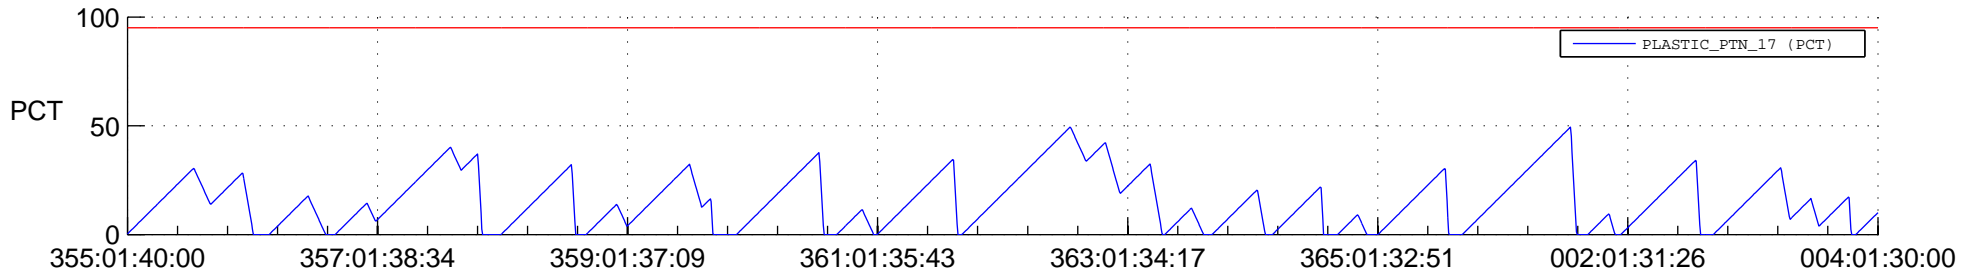

STEREO AHEAD SSR PCT Full Prediction

SWAVES_Percent_Full_Prediction

IMPACT_Percent_Full_Prediction

PLASTIC_Percent_Full_Prediction

Spacecraft_DownLink_Rate

Ground Time (2017:355:01:40:00.000 -2018:004:01:30:00.000)