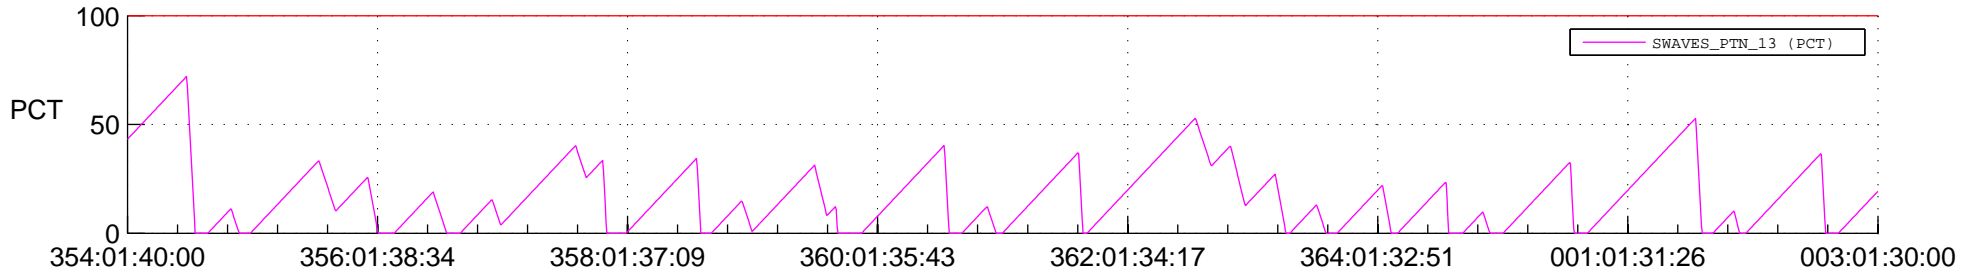

STEREO AHEAD SSR PCT Full Prediction

SWAVES_Percent_Full_Prediction

IMPACT_Percent_Full_Prediction

PLASTIC_Percent_Full_Prediction

Spacecraft_DownLink_Rate

Ground Time (2017:354:01:40:00.000 -2018:003:01:30:00.000)