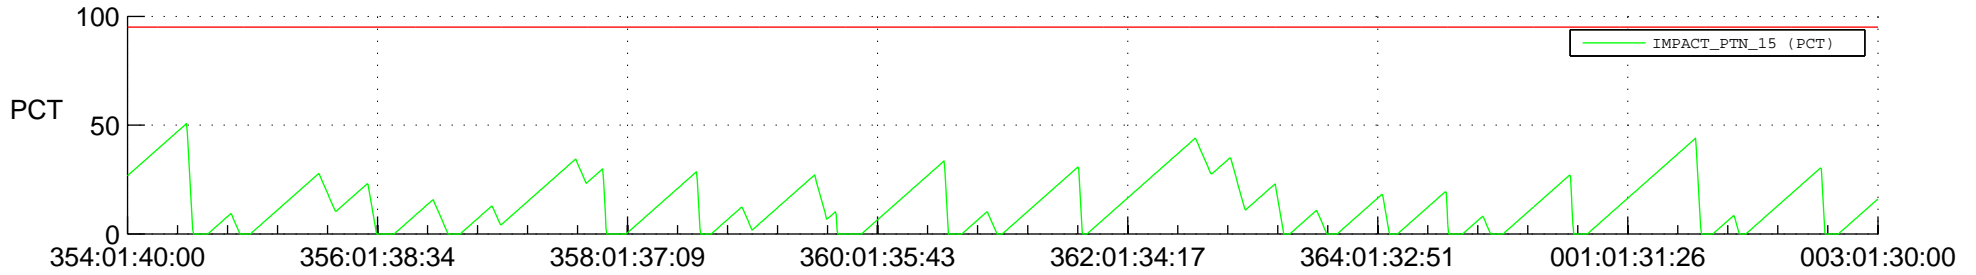

STEREO AHEAD SSR PCT Full Prediction

SWAVES_Percent_Full_Prediction

IMPACT_Percent_Full_Prediction

PLASTIC_Percent_Full_Prediction

Spacecraft_DownLink_Rate

Ground Time (2017:354:01:40:00.000 -2018:003:01:30:00.000)