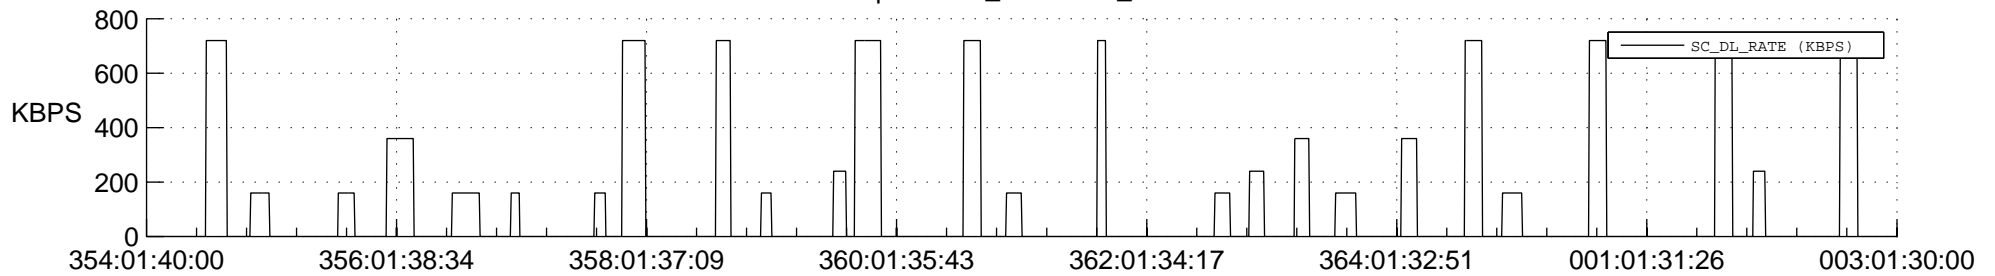

STEREO AHEAD SSR PCT Full Prediction

SWAVES_Percent_Full_Prediction

IMPACT_Percent_Full_Prediction

PLASTIC_Percent_Full_Prediction

Spacecraft_DownLink_Rate

Ground Time (2017:354:01:40:00.000 -2018:003:01:30:00.000)