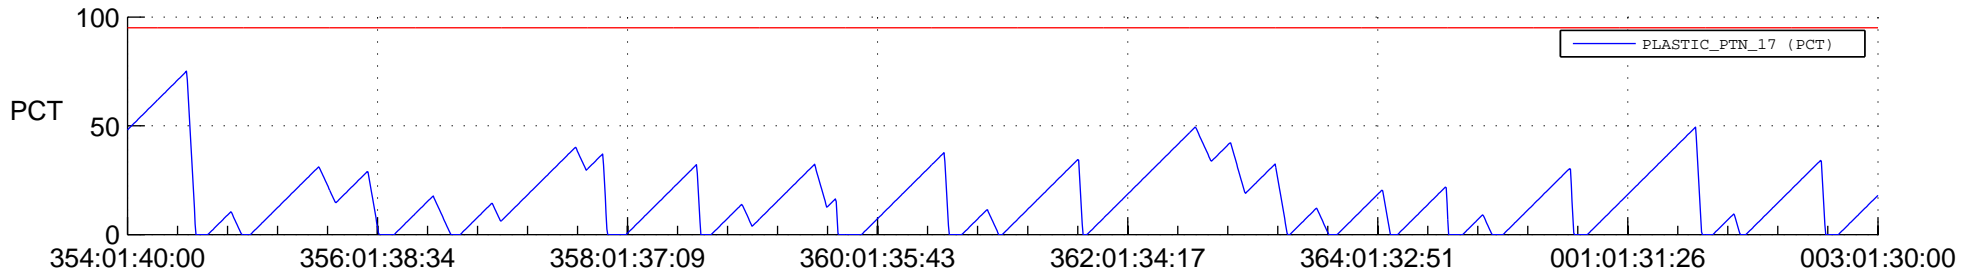

STEREO AHEAD SSR PCT Full Prediction

SWAVES_Percent_Full_Prediction

IMPACT_Percent_Full_Prediction

PLASTIC_Percent_Full_Prediction

Spacecraft_DownLink_Rate

Ground Time (2017:354:01:40:00.000 -2018:003:01:30:00.000)