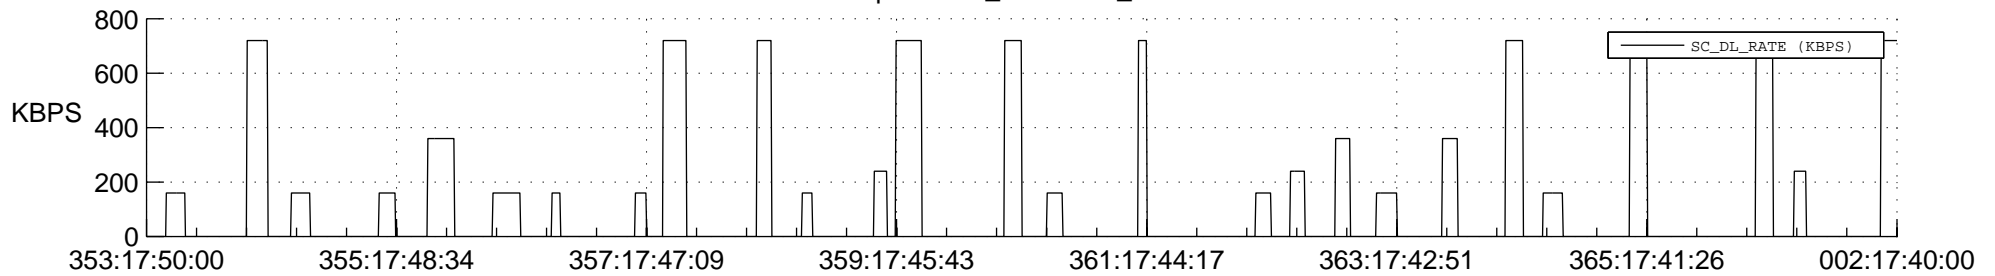

## Spacecraft\_DownLink\_Rate

Ground Time (2017:353:17:50:00.000 -2018:002:17:40:00.000)