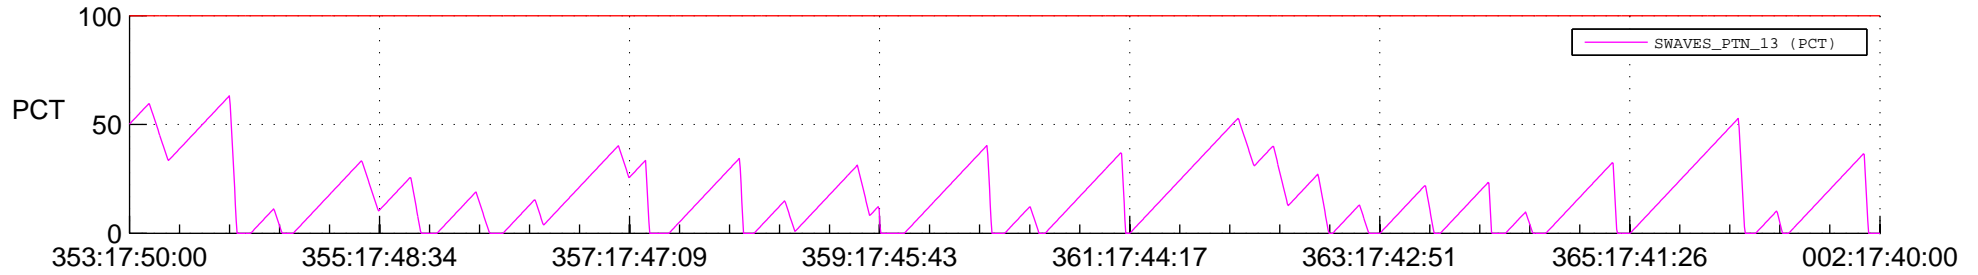

## SWAVES\_Percent\_Full\_Prediction

## Spacecraft\_DownLink\_Rate

Ground Time (2017:353:17:50:00.000 -2018:002:17:40:00.000)