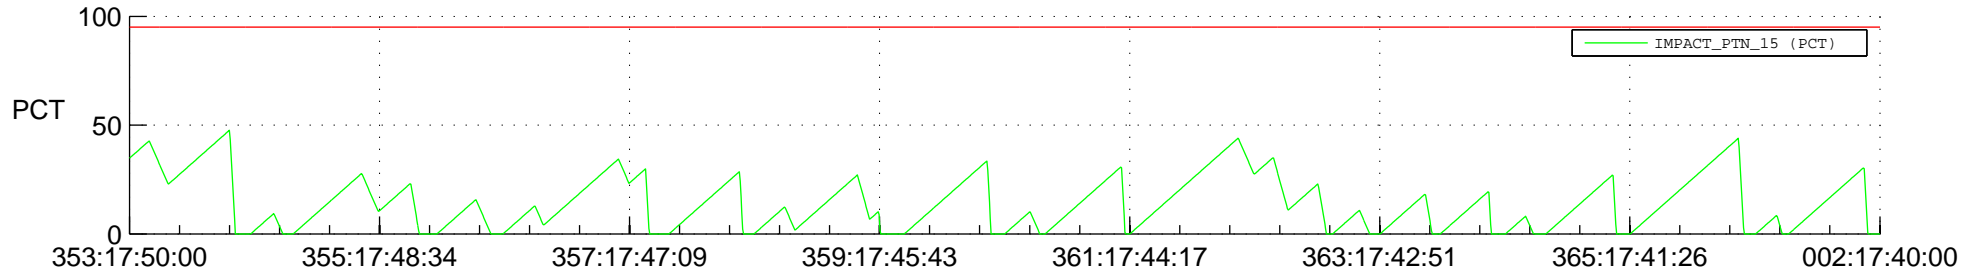

IMPACT_Percent_Full_Prediction