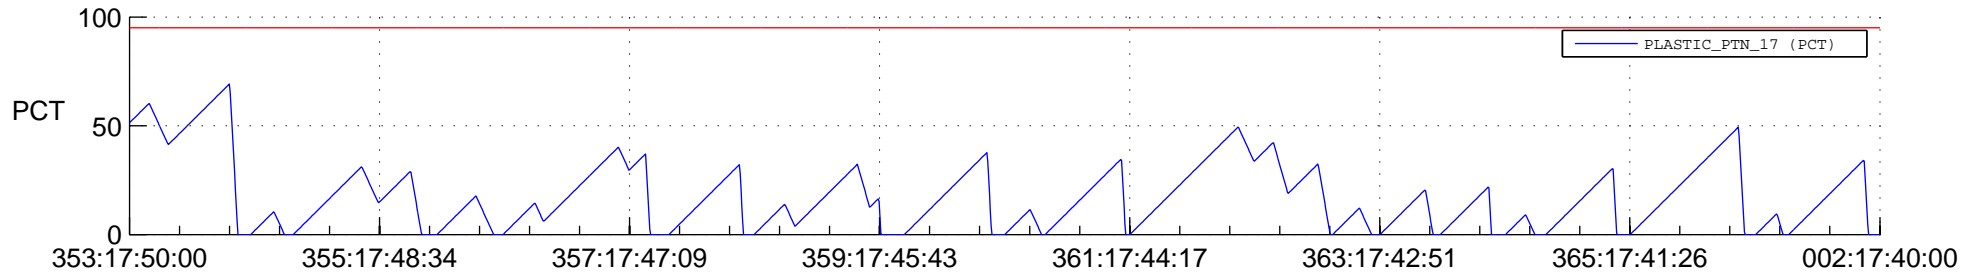

## SWAVES\_Percent\_Full\_Prediction

## Spacecraft\_DownLink\_Rate

Ground Time (2017:353:17:50:00.000 -2018:002:17:40:00.000)