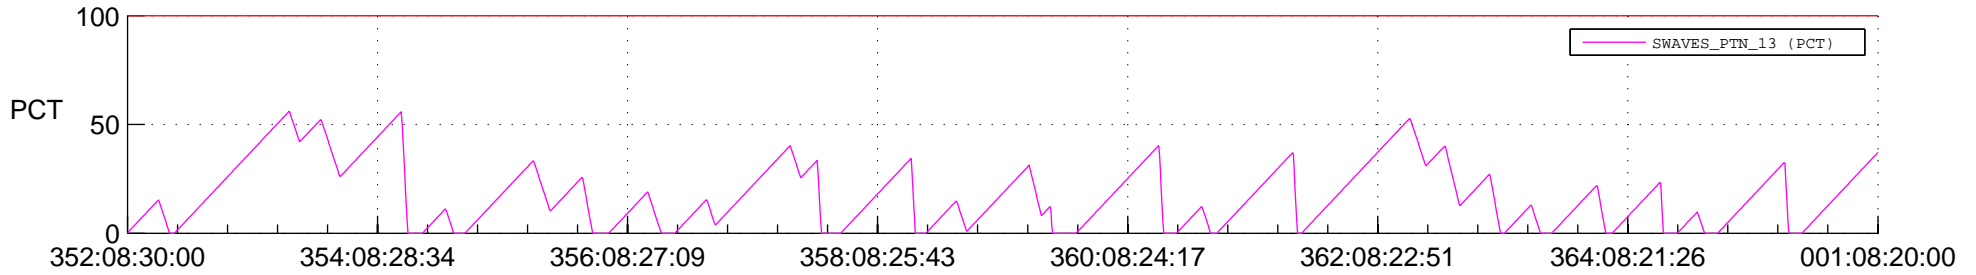

## SWAVES\_Percent\_Full\_Prediction

## Spacecraft\_DownLink\_Rate

Ground Time (2017:352:08:30:00.000 -2018:001:08:20:00.000)