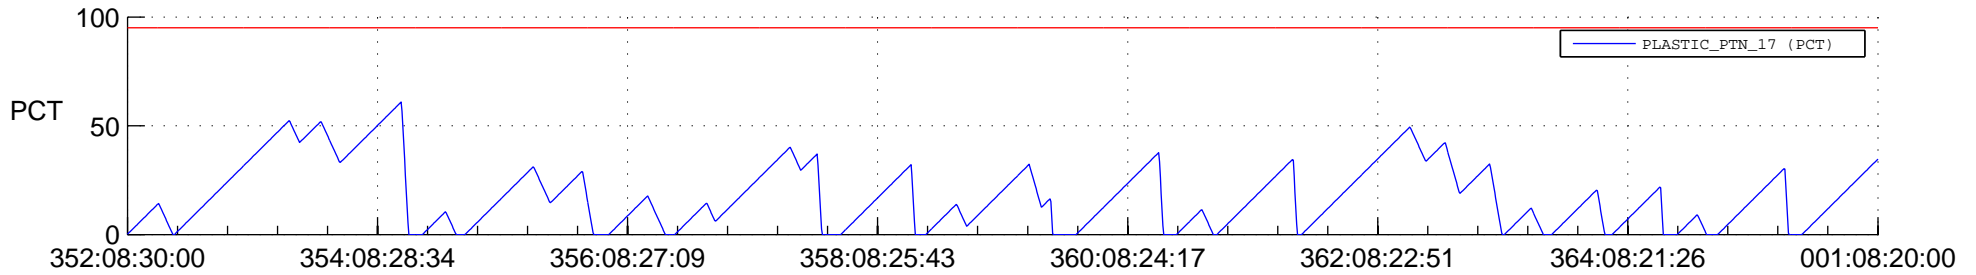

# STEREO AHEAD SSR PCT Full Prediction

## SWAVES\_Percent\_Full\_Prediction

## Spacecraft\_DownLink\_Rate

Ground Time (2017:352:08:30:00.000 -2018:001:08:20:00.000)