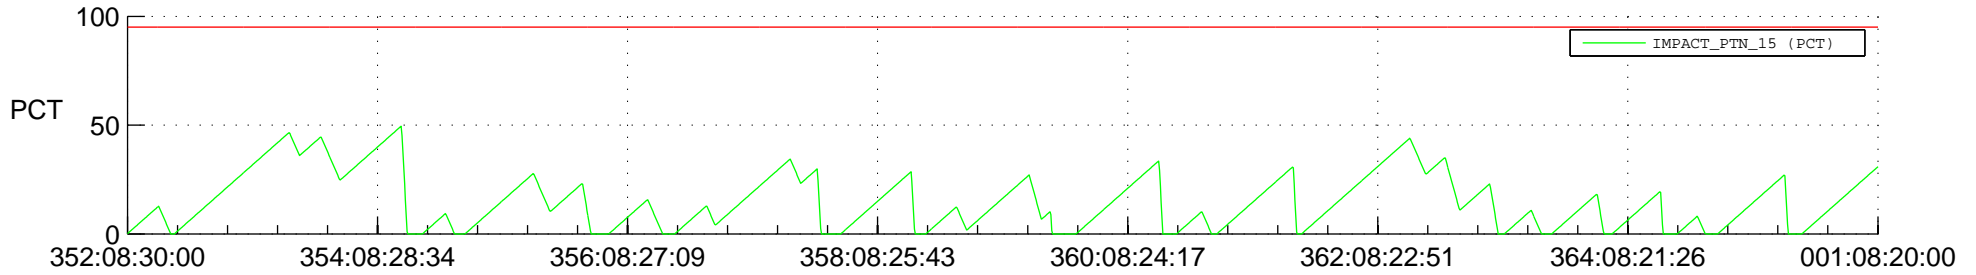

IMPACT_Percent_Full_Prediction