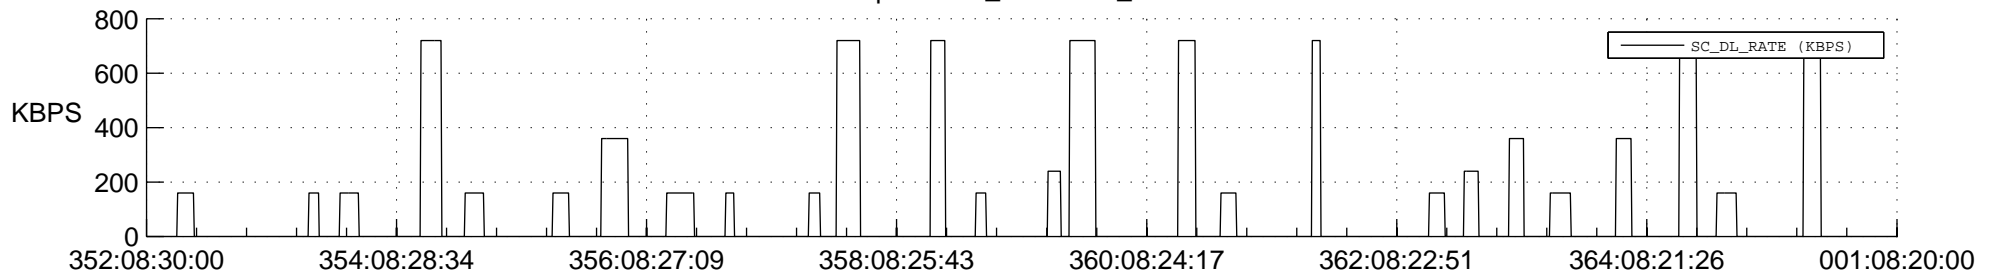

## Spacecraft\_DownLink\_Rate

Ground Time (2017:352:08:30:00.000 -2018:001:08:20:00.000)