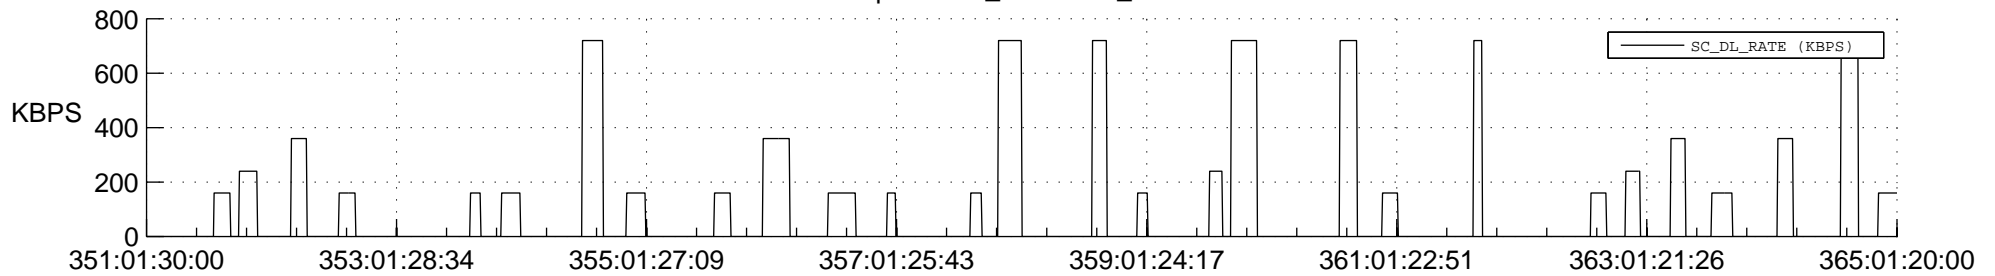

## Spacecraft\_DownLink\_Rate

Ground Time (2017:351:01:30:00.000 -2017:365:01:20:00.000)