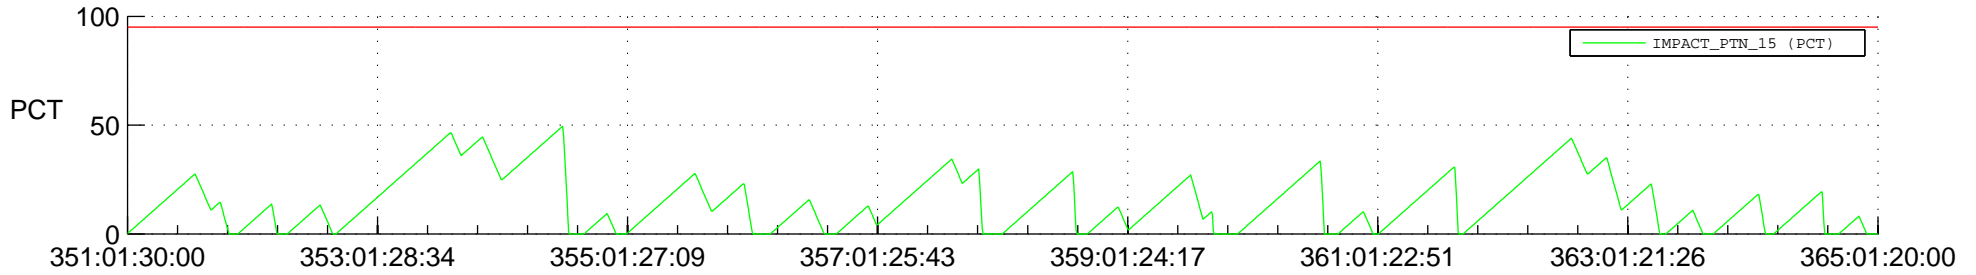

IMPACT_Percent_Full_Prediction