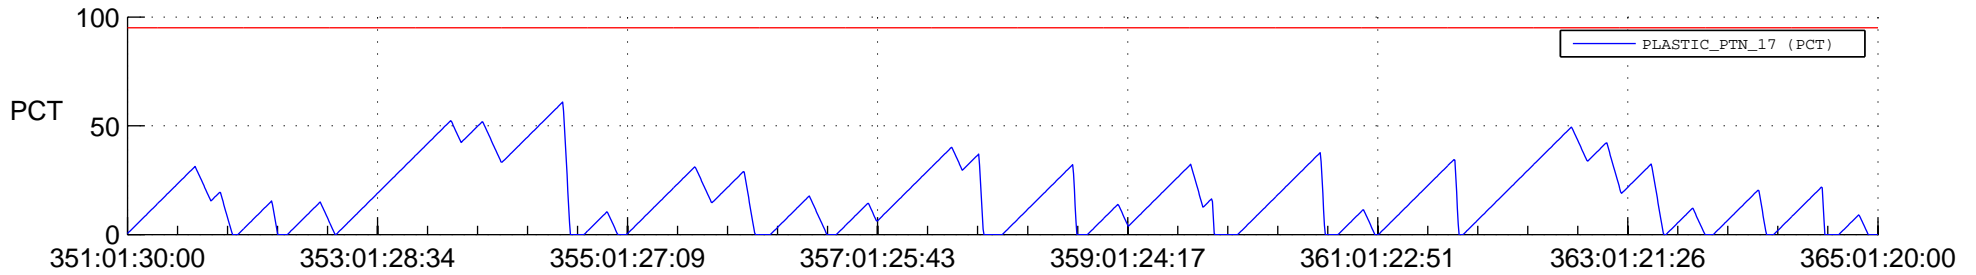

## SWAVES\_Percent\_Full\_Prediction

## Spacecraft\_DownLink\_Rate

Ground Time (2017:351:01:30:00.000 -2017:365:01:20:00.000)