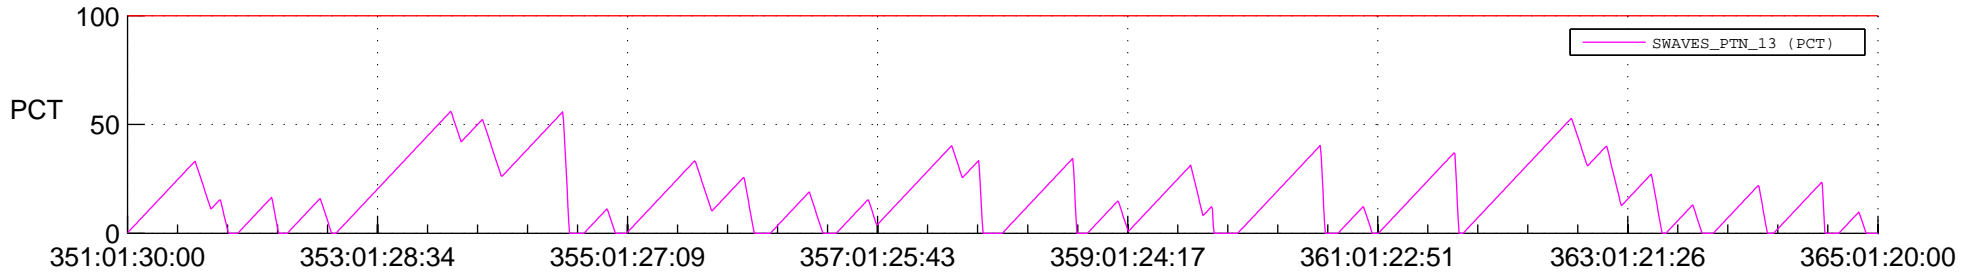

## SWAVES\_Percent\_Full\_Prediction

## Spacecraft\_DownLink\_Rate

Ground Time (2017:351:01:30:00.000 -2017:365:01:20:00.000)