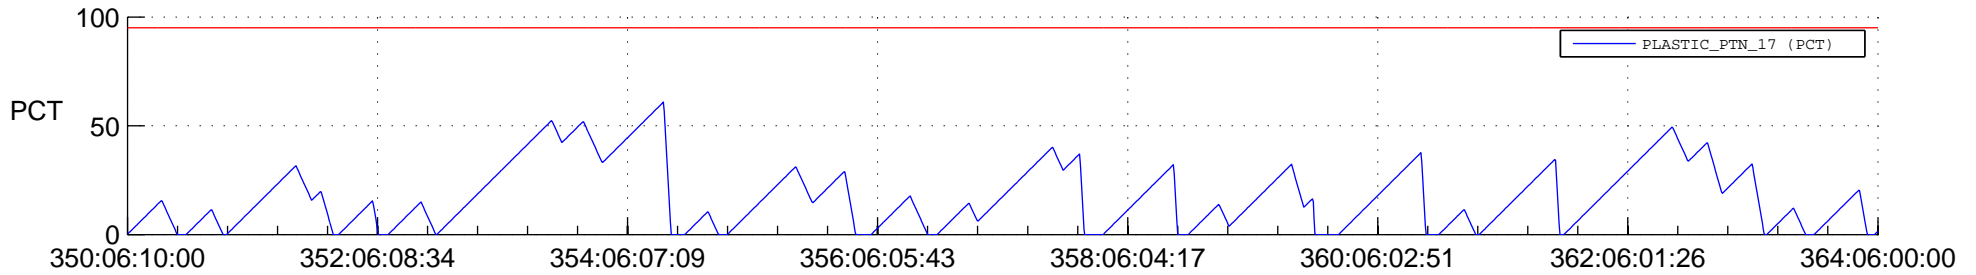

STEREO AHEAD SSR PCT Full Prediction

SWAVES_Percent_Full_Prediction

IMPACT_Percent_Full_Prediction

PLASTIC_Percent_Full_Prediction

Spacecraft_DownLink_Rate

Ground Time (2017:350:06:10:00.000 -2017:364:06:00:00.000)