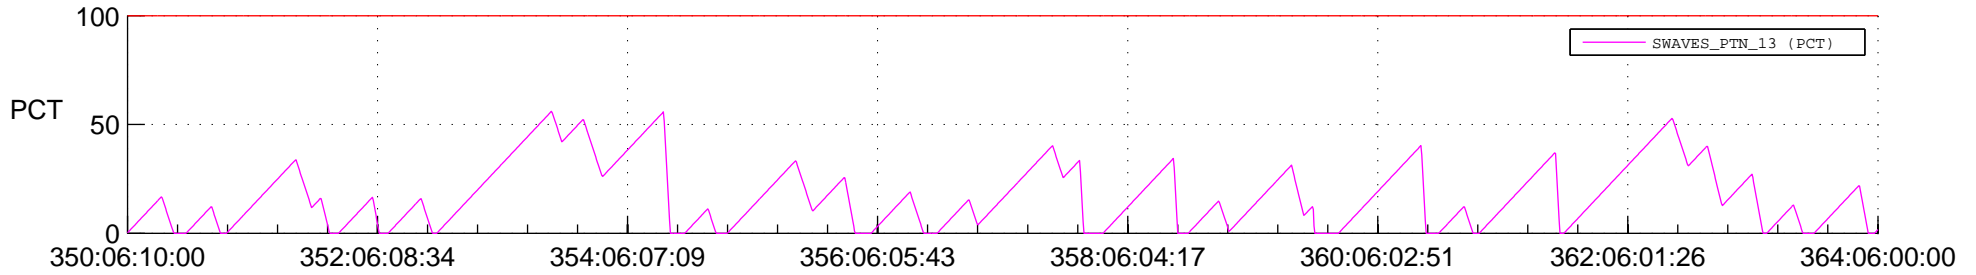

STEREO AHEAD SSR PCT Full Prediction

SWAVES_Percent_Full_Prediction

IMPACT_Percent_Full_Prediction

PLASTIC_Percent_Full_Prediction

Spacecraft_DownLink_Rate

Ground Time (2017:350:06:10:00.000 -2017:364:06:00:00.000)