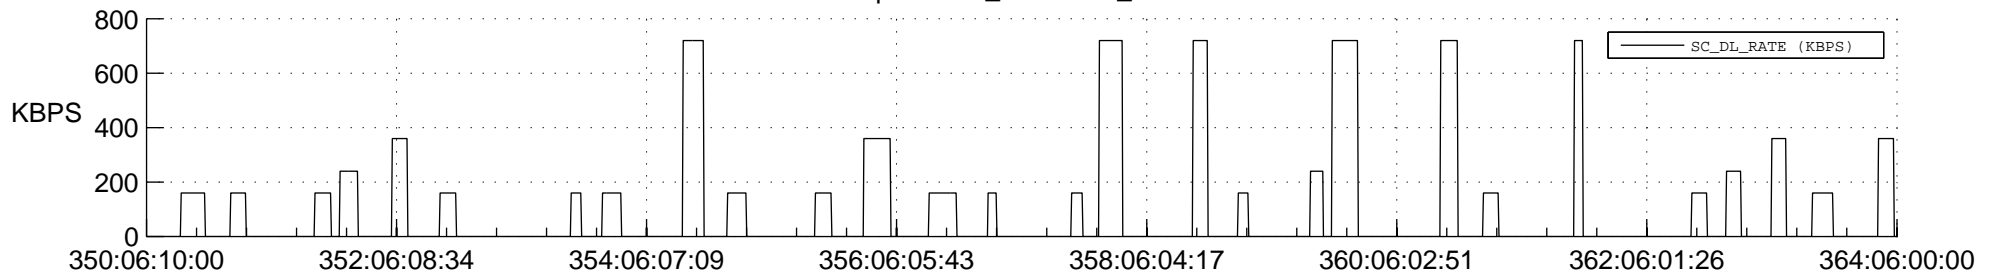

STEREO AHEAD SSR PCT Full Prediction

SWAVES_Percent_Full_Prediction

IMPACT_Percent_Full_Prediction

PLASTIC_Percent_Full_Prediction

Spacecraft_DownLink_Rate

Ground Time (2017:350:06:10:00.000 -2017:364:06:00:00.000)