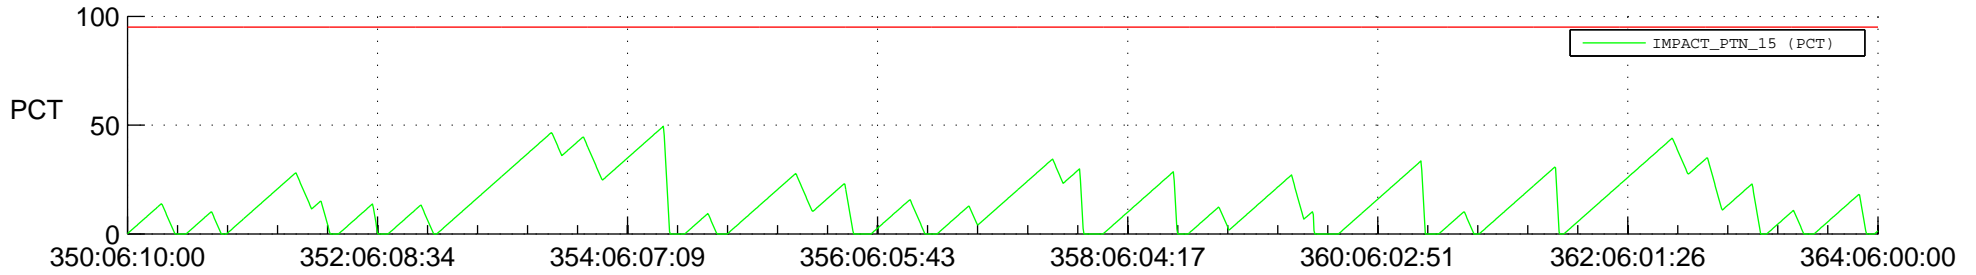

STEREO AHEAD SSR PCT Full Prediction

SWAVES_Percent_Full_Prediction

IMPACT_Percent_Full_Prediction

PLASTIC_Percent_Full_Prediction

Spacecraft_DownLink_Rate

Ground Time (2017:350:06:10:00.000 -2017:364:06:00:00.000)