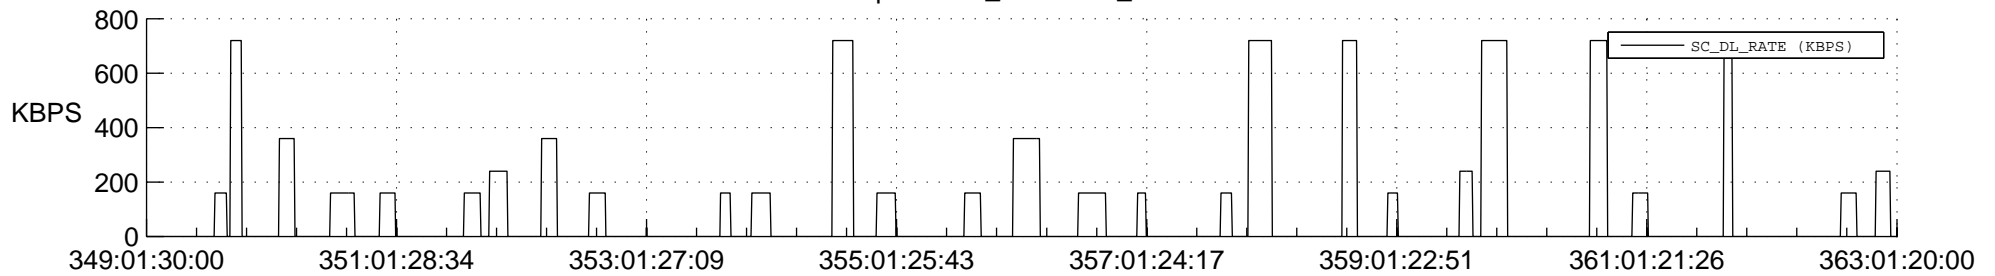

STEREO AHEAD SSR PCT Full Prediction

SWAVES_Percent_Full_Prediction

IMPACT_Percent_Full_Prediction

PLASTIC_Percent_Full_Prediction

Spacecraft_DownLink_Rate

Ground Time (2017:349:01:30:00.000 -2017:363:01:20:00.000)