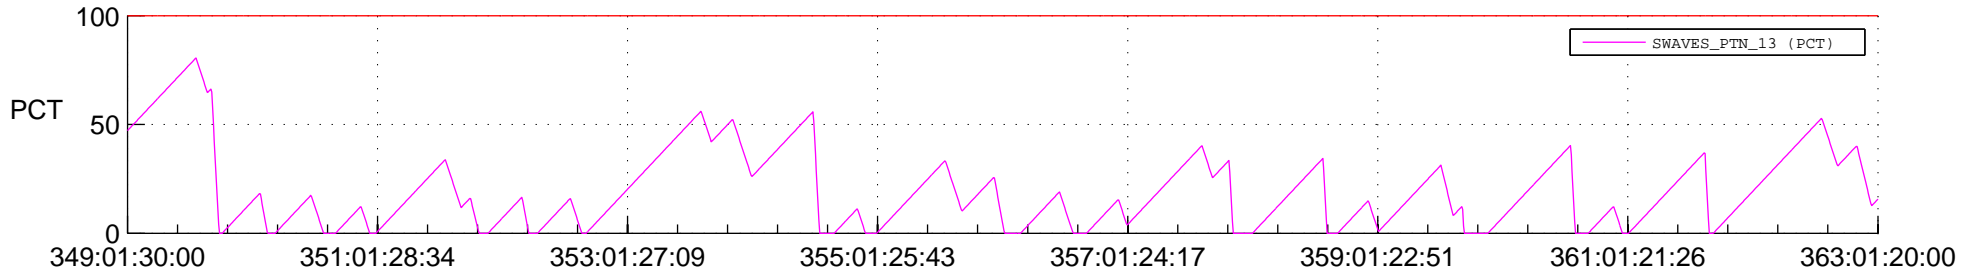

STEREO AHEAD SSR PCT Full Prediction

SWAVES_Percent_Full_Prediction

IMPACT_Percent_Full_Prediction

PLASTIC_Percent_Full_Prediction

Spacecraft_DownLink_Rate

Ground Time (2017:349:01:30:00.000 -2017:363:01:20:00.000)