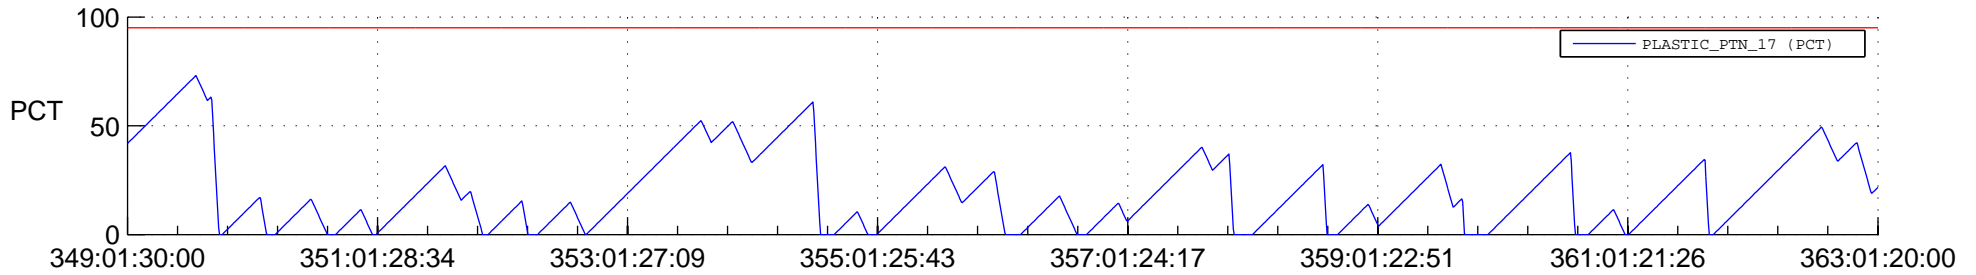

STEREO AHEAD SSR PCT Full Prediction

SWAVES_Percent_Full_Prediction

IMPACT_Percent_Full_Prediction

PLASTIC_Percent_Full_Prediction

Spacecraft_DownLink_Rate

Ground Time (2017:349:01:30:00.000 -2017:363:01:20:00.000)