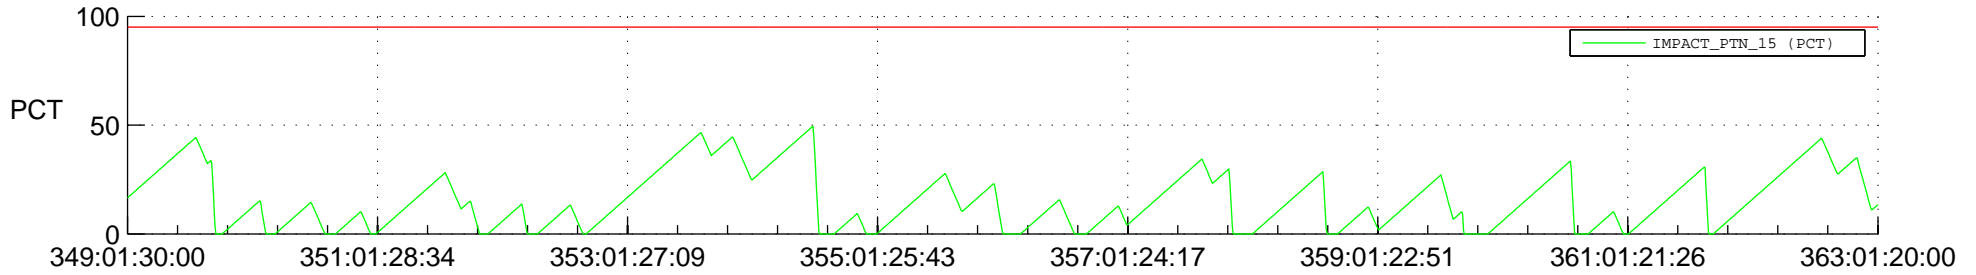

STEREO AHEAD SSR PCT Full Prediction

SWAVES_Percent_Full_Prediction

IMPACT_Percent_Full_Prediction

PLASTIC_Percent_Full_Prediction

Spacecraft_DownLink_Rate

Ground Time (2017:349:01:30:00.000 -2017:363:01:20:00.000)