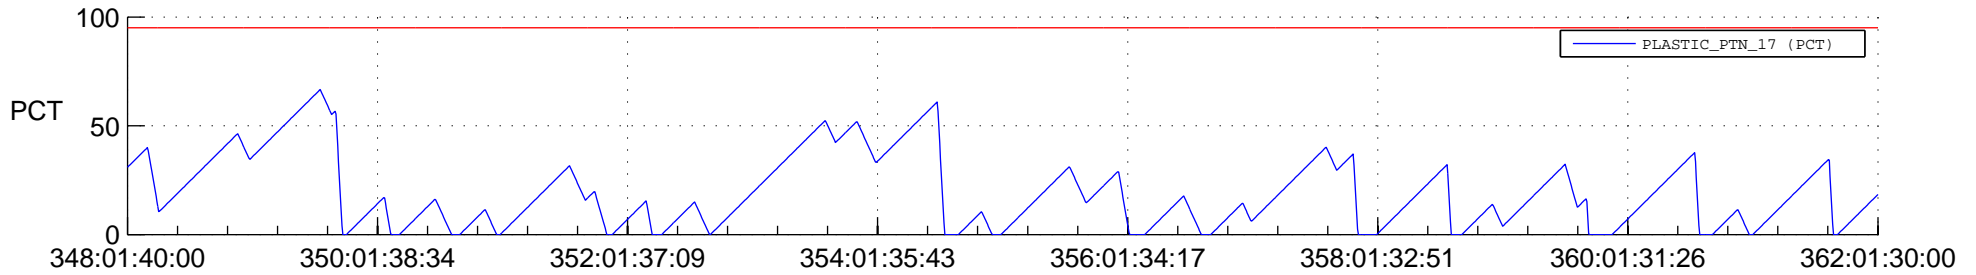

## SWAVES\_Percent\_Full\_Prediction

## Spacecraft\_DownLink\_Rate

Ground Time (2017:348:01:40:00.000 -2017:362:01:30:00.000)