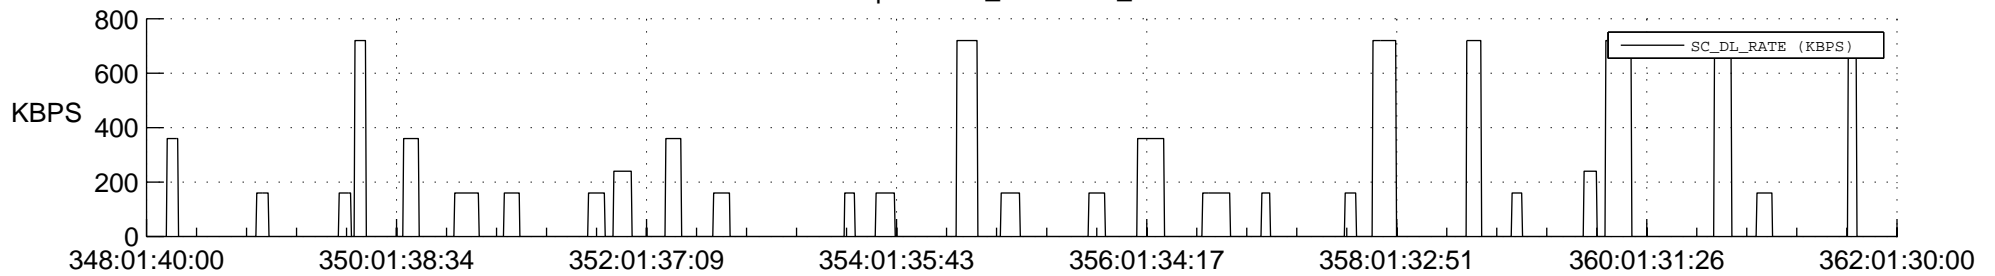

## Spacecraft\_DownLink\_Rate

Ground Time (2017:348:01:40:00.000 -2017:362:01:30:00.000)