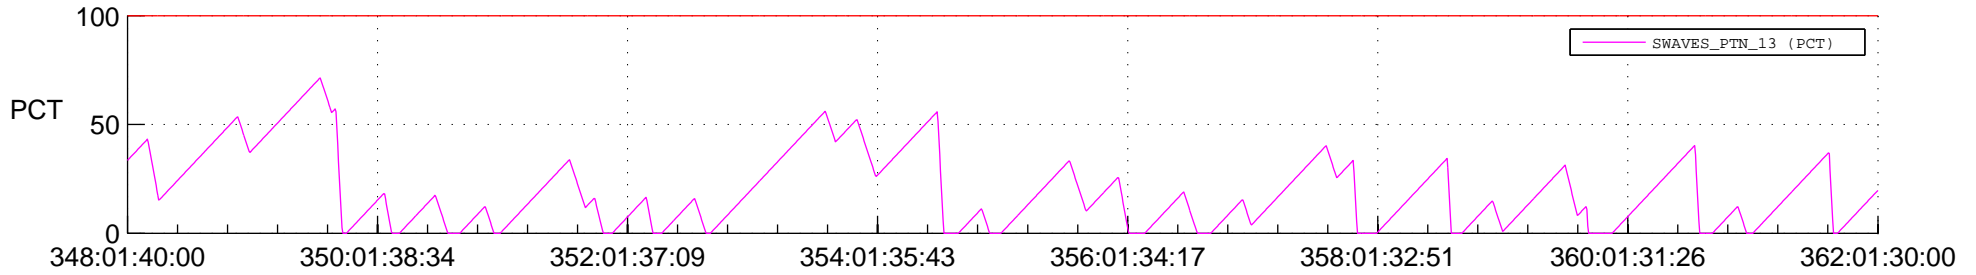

## SWAVES\_Percent\_Full\_Prediction

## Spacecraft\_DownLink\_Rate

Ground Time (2017:348:01:40:00.000 -2017:362:01:30:00.000)