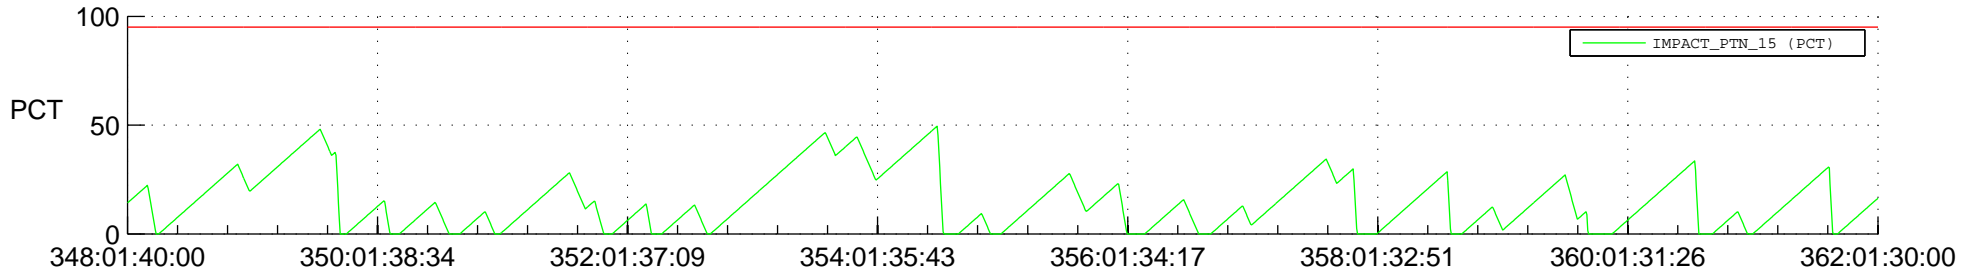

IMPACT_Percent_Full_Prediction