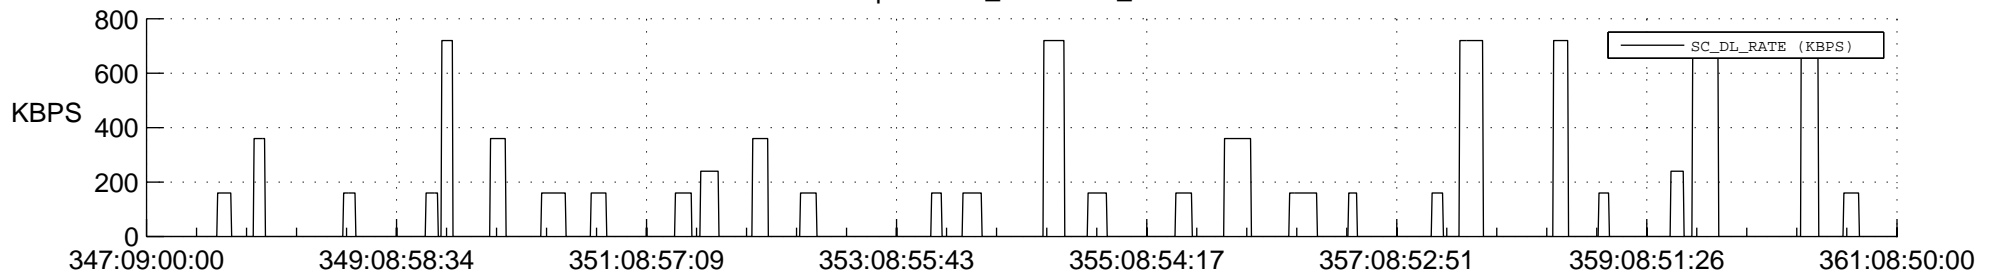

## Spacecraft\_DownLink\_Rate

Ground Time (2017:347:09:00:00.000 -2017:361:08:50:00.000)