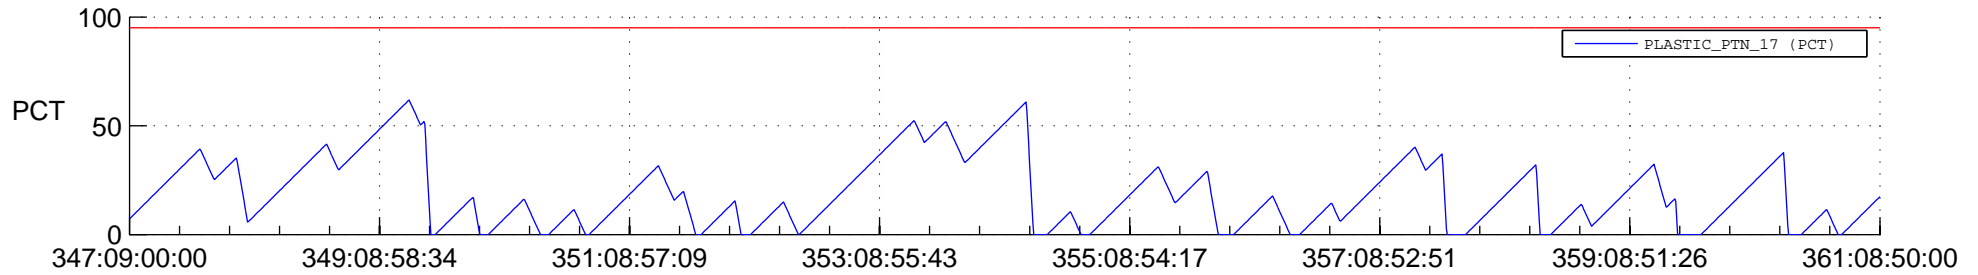

## SWAVES\_Percent\_Full\_Prediction

## Spacecraft\_DownLink\_Rate

Ground Time (2017:347:09:00:00.000 -2017:361:08:50:00.000)