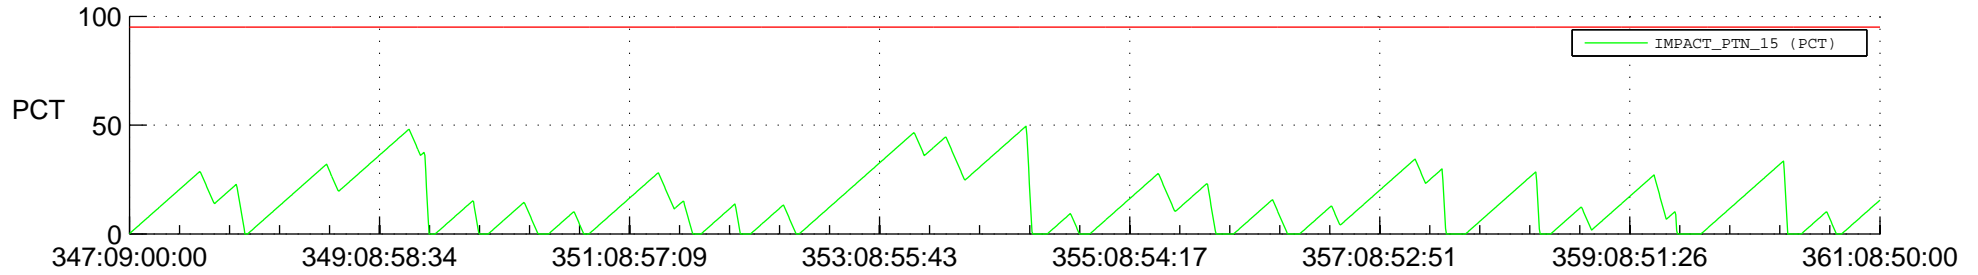

IMPACT_Percent_Full_Prediction