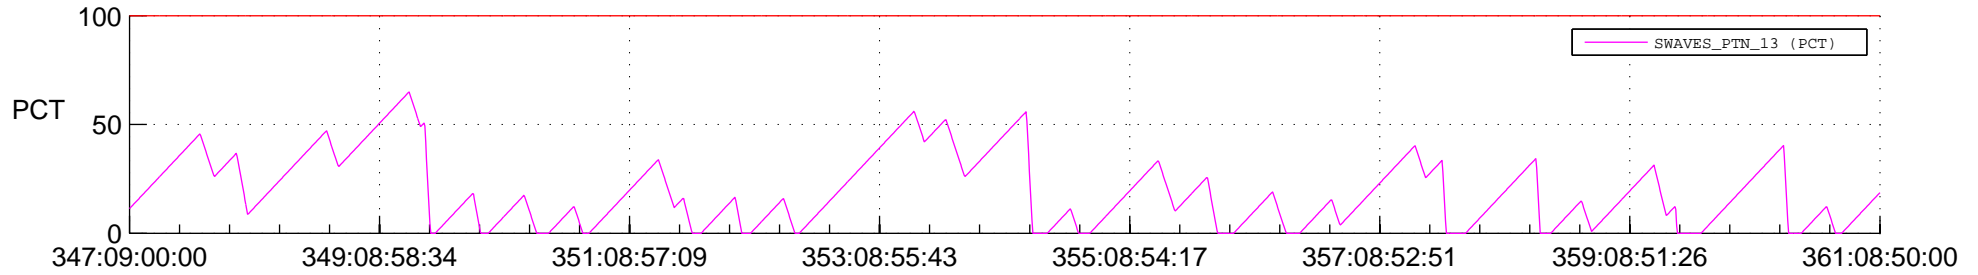

## SWAVES\_Percent\_Full\_Prediction

## Spacecraft\_DownLink\_Rate

Ground Time (2017:347:09:00:00.000 -2017:361:08:50:00.000)