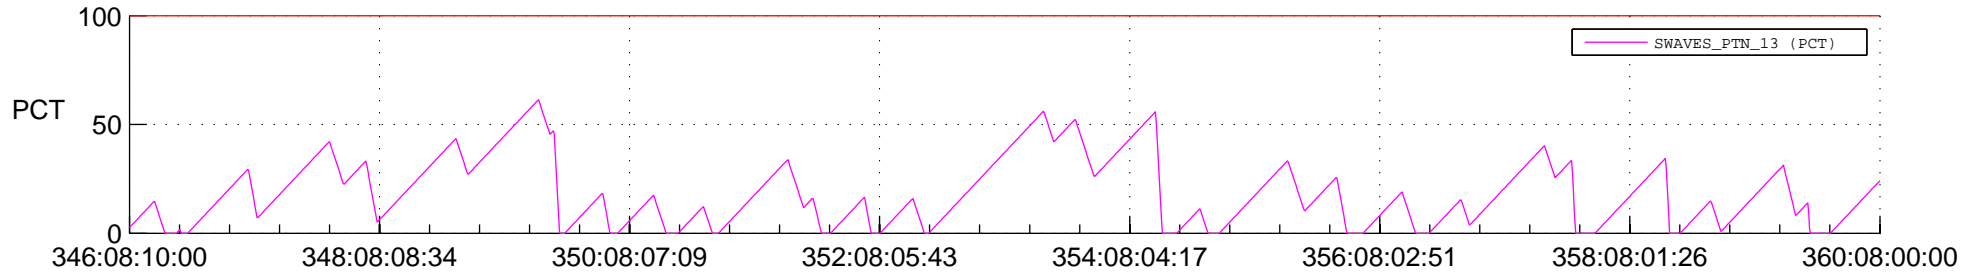

## SWAVES\_Percent\_Full\_Prediction

## Spacecraft\_DownLink\_Rate

Ground Time (2017:346:08:10:00.000 -2017:360:08:00:00.000)