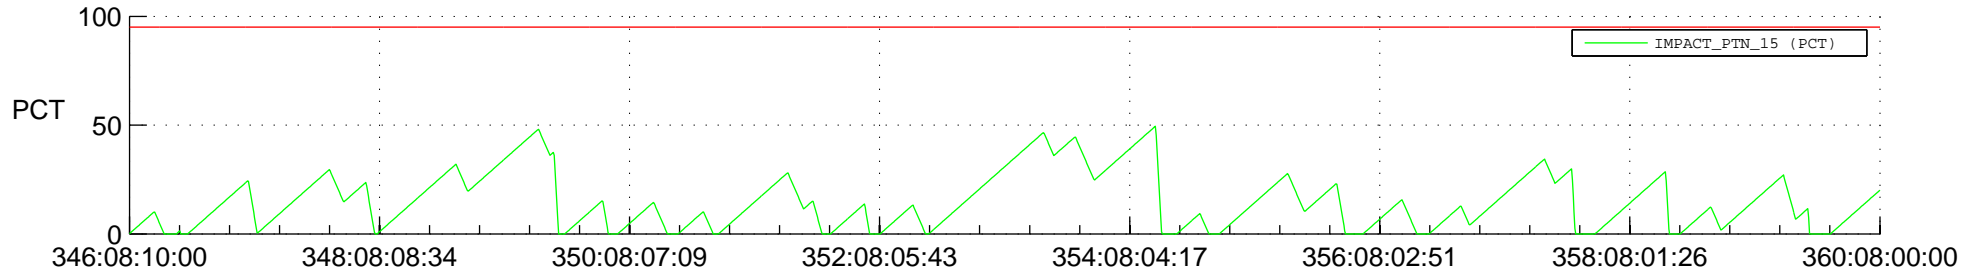

IMPACT_Percent_Full_Prediction