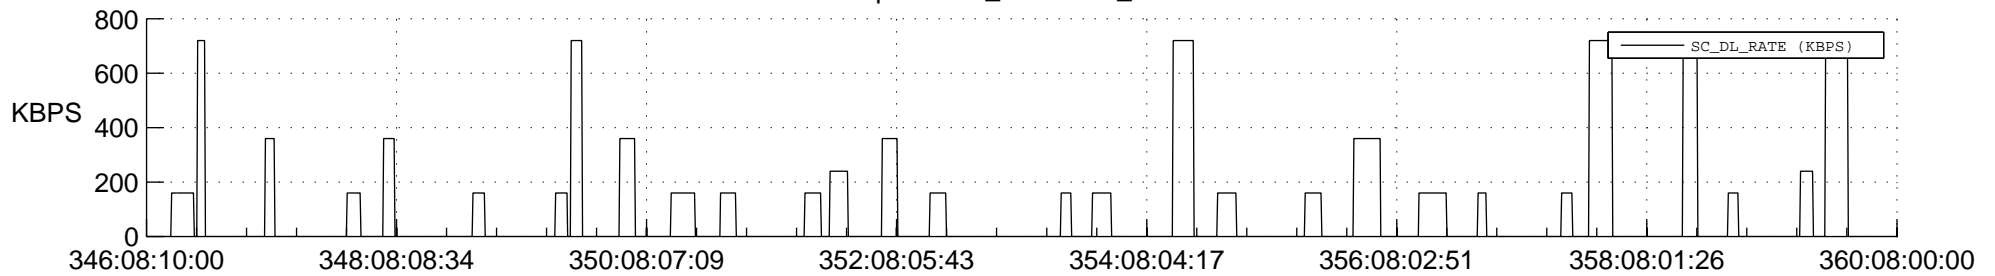

## Spacecraft\_DownLink\_Rate

Ground Time (2017:346:08:10:00.000 -2017:360:08:00:00.000)