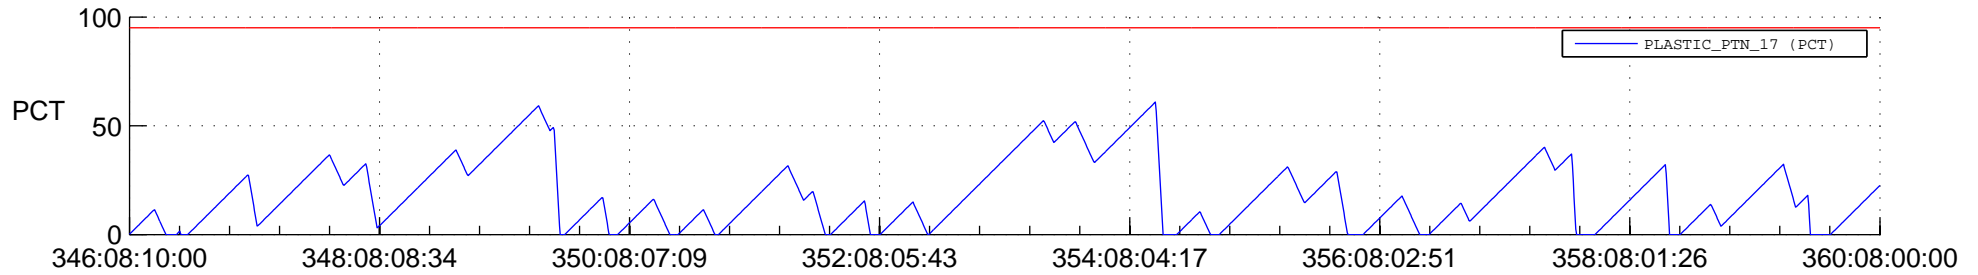

# STEREO AHEAD SSR PCT Full Prediction

## SWAVES\_Percent\_Full\_Prediction

## Spacecraft\_DownLink\_Rate

Ground Time (2017:346:08:10:00.000 -2017:360:08:00:00.000)