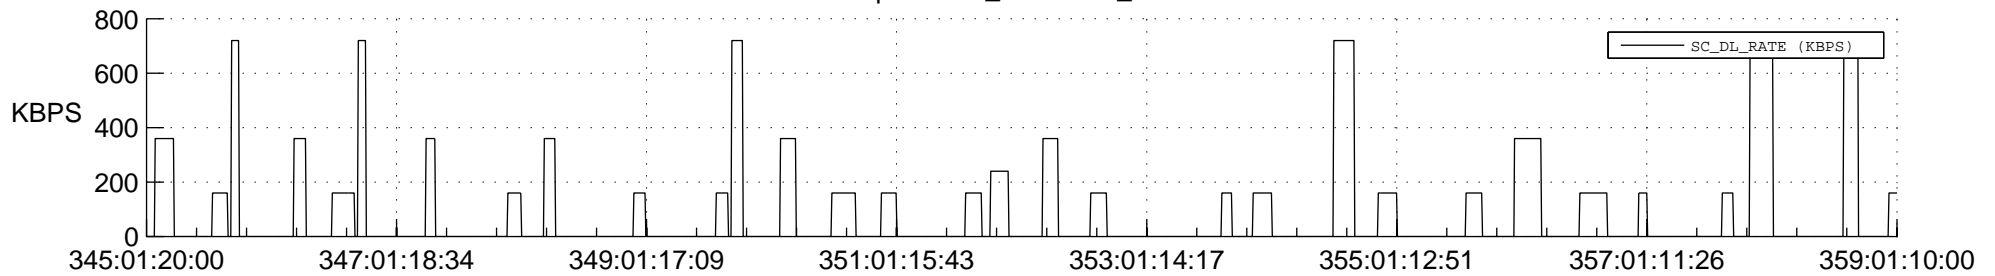

STEREO AHEAD SSR PCT Full Prediction

SWAVES_Percent_Full_Prediction

IMPACT_Percent_Full_Prediction

PLASTIC_Percent_Full_Prediction

Spacecraft_DownLink_Rate

Ground Time (2017:345:01:20:00.000 -2017:359:01:10:00.000)