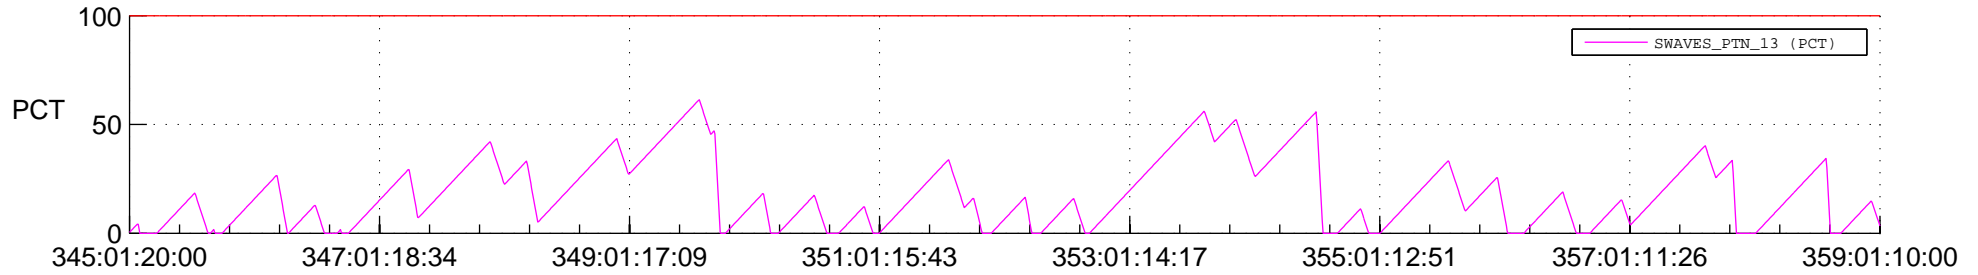

STEREO AHEAD SSR PCT Full Prediction

SWAVES_Percent_Full_Prediction

IMPACT_Percent_Full_Prediction

PLASTIC_Percent_Full_Prediction

Spacecraft_DownLink_Rate

Ground Time (2017:345:01:20:00.000 -2017:359:01:10:00.000)