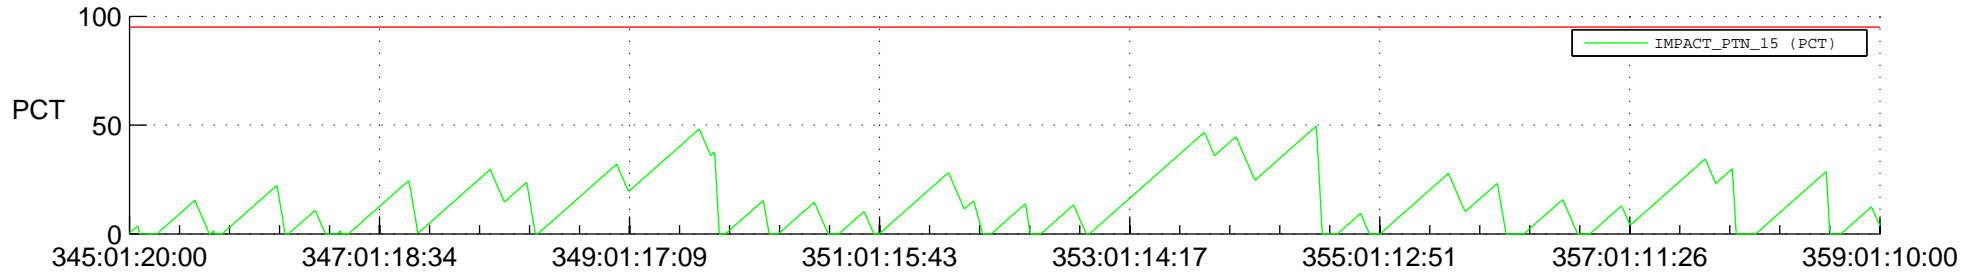

STEREO AHEAD SSR PCT Full Prediction

SWAVES_Percent_Full_Prediction

IMPACT_Percent_Full_Prediction

PLASTIC_Percent_Full_Prediction

Spacecraft_DownLink_Rate

Ground Time (2017:345:01:20:00.000 -2017:359:01:10:00.000)