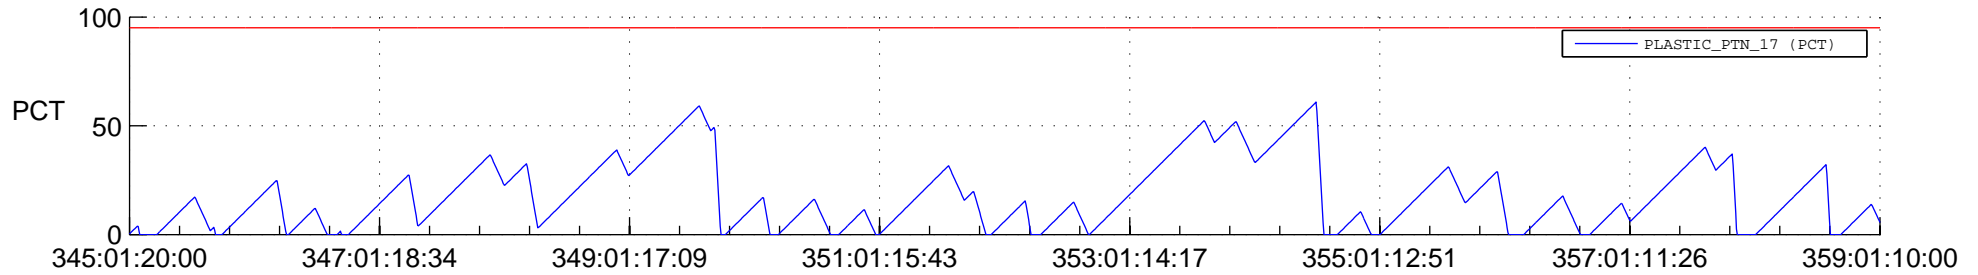

STEREO AHEAD SSR PCT Full Prediction

SWAVES_Percent_Full_Prediction

IMPACT_Percent_Full_Prediction

PLASTIC_Percent_Full_Prediction

Spacecraft_DownLink_Rate

Ground Time (2017:345:01:20:00.000 -2017:359:01:10:00.000)