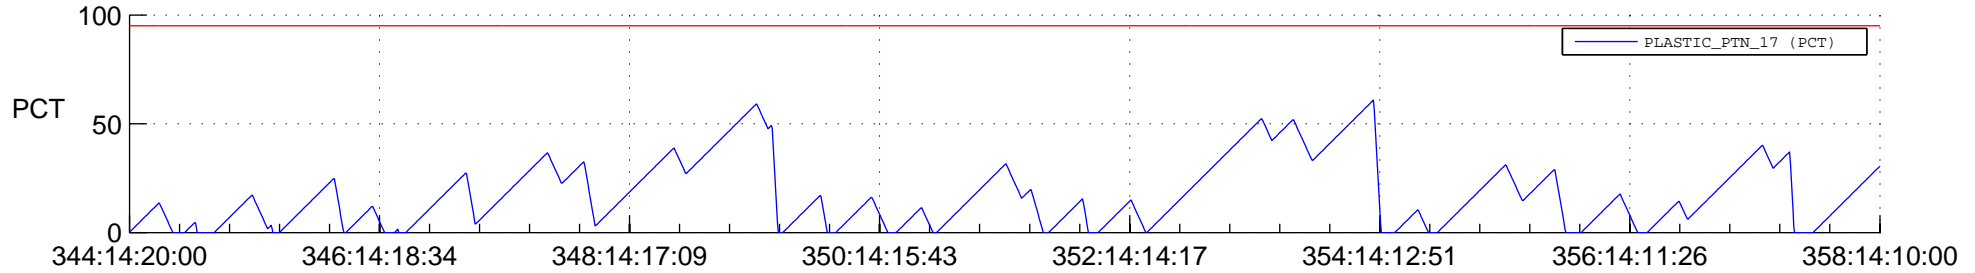

STEREO AHEAD SSR PCT Full Prediction

SWAVES_Percent_Full_Prediction

IMPACT_Percent_Full_Prediction

PLASTIC_Percent_Full_Prediction

Spacecraft_DownLink_Rate

Ground Time (2017:344:14:20:00.000 -2017:358:14:10:00.000)