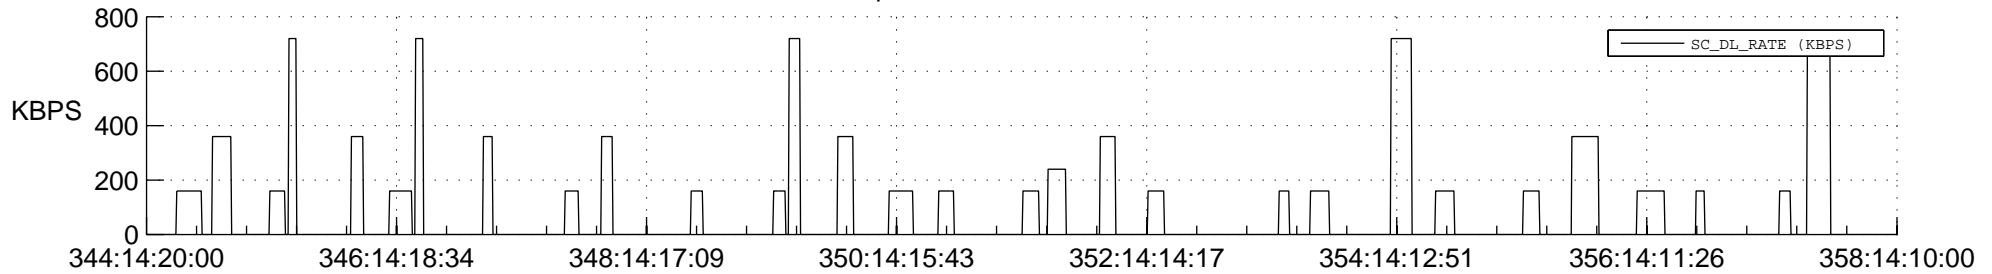

STEREO AHEAD SSR PCT Full Prediction

SWAVES_Percent_Full_Prediction

IMPACT_Percent_Full_Prediction

PLASTIC_Percent_Full_Prediction

Spacecraft_DownLink_Rate

Ground Time (2017:344:14:20:00.000 -2017:358:14:10:00.000)