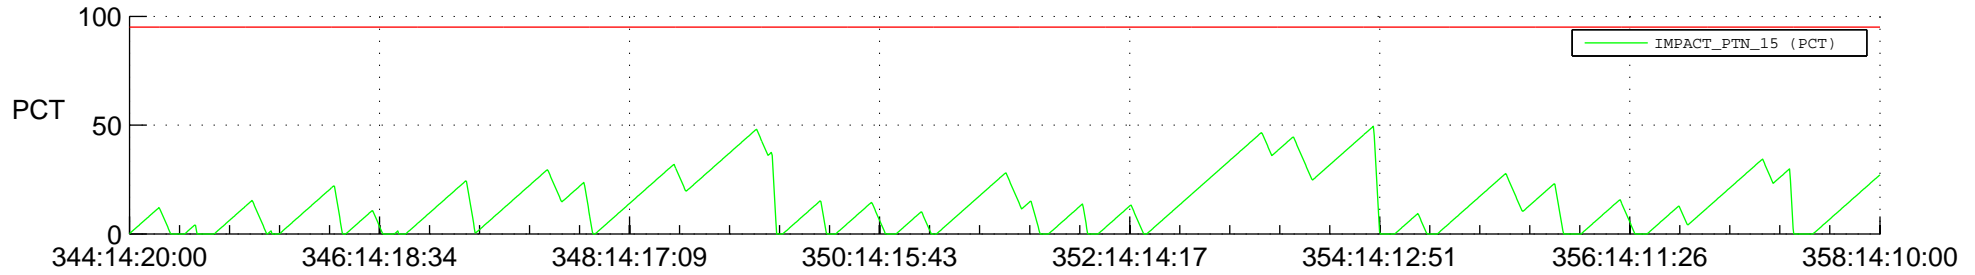

STEREO AHEAD SSR PCT Full Prediction

SWAVES_Percent_Full_Prediction

IMPACT_Percent_Full_Prediction

PLASTIC_Percent_Full_Prediction

Spacecraft_DownLink_Rate

Ground Time (2017:344:14:20:00.000 -2017:358:14:10:00.000)