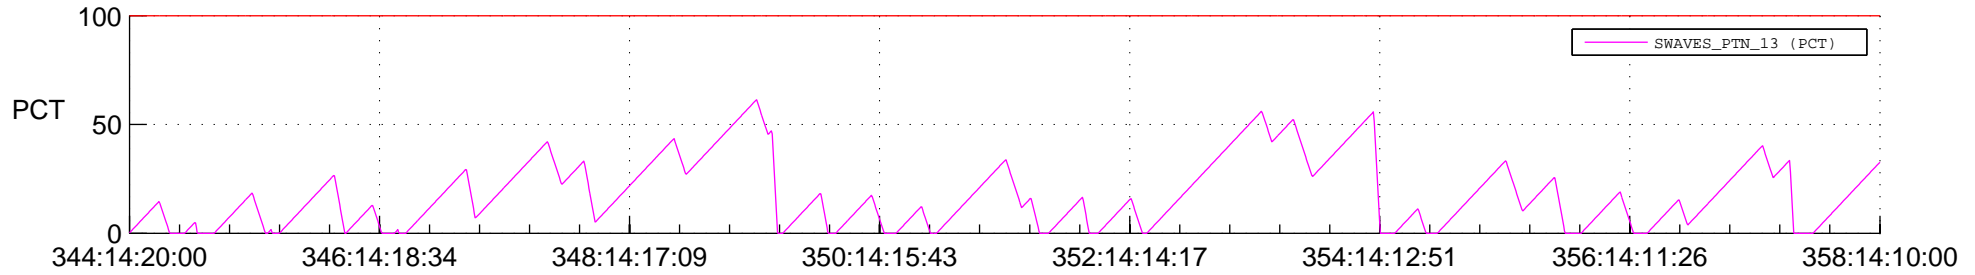

STEREO AHEAD SSR PCT Full Prediction

SWAVES_Percent_Full_Prediction

IMPACT_Percent_Full_Prediction

PLASTIC_Percent_Full_Prediction

Spacecraft_DownLink_Rate

Ground Time (2017:344:14:20:00.000 -2017:358:14:10:00.000)