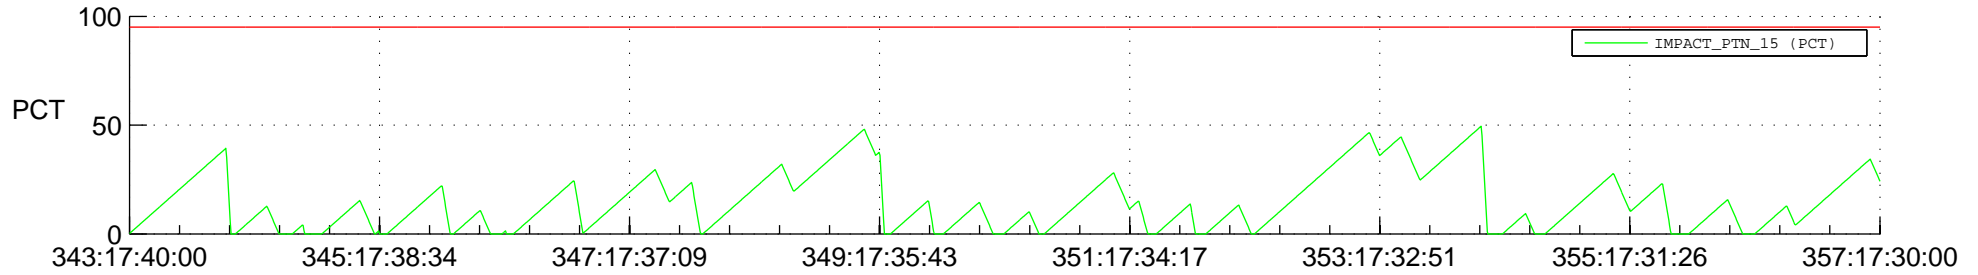

STEREO AHEAD SSR PCT Full Prediction

SWAVES_Percent_Full_Prediction

IMPACT_Percent_Full_Prediction

PLASTIC_Percent_Full_Prediction

Spacecraft_DownLink_Rate

Ground Time (2017:343:17:40:00.000 -2017:357:17:30:00.000)