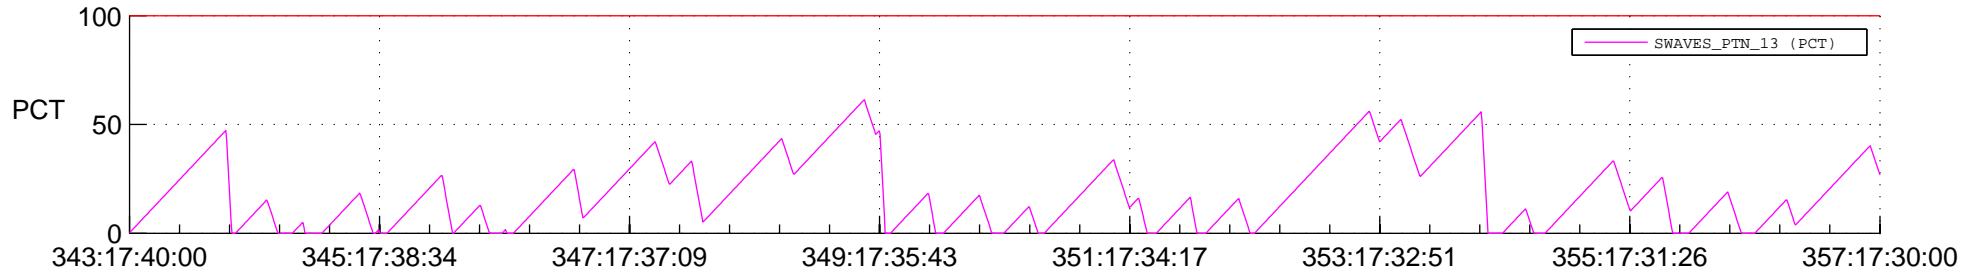

STEREO AHEAD SSR PCT Full Prediction

SWAVES_Percent_Full_Prediction

IMPACT_Percent_Full_Prediction

PLASTIC_Percent_Full_Prediction

Spacecraft_DownLink_Rate

Ground Time (2017:343:17:40:00.000 -2017:357:17:30:00.000)