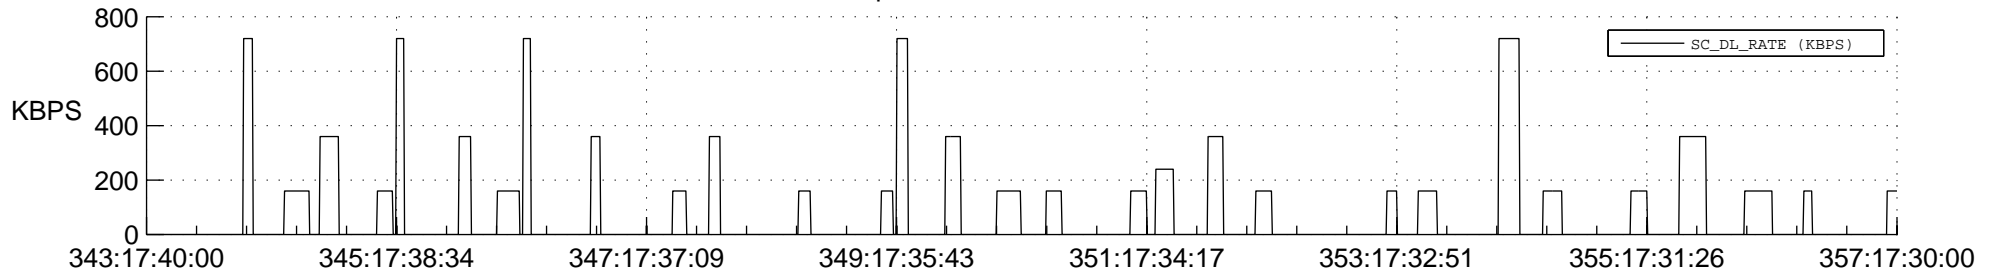

STEREO AHEAD SSR PCT Full Prediction

SWAVES_Percent_Full_Prediction

IMPACT_Percent_Full_Prediction

PLASTIC_Percent_Full_Prediction

Spacecraft_DownLink_Rate

Ground Time (2017:343:17:40:00.000 -2017:357:17:30:00.000)