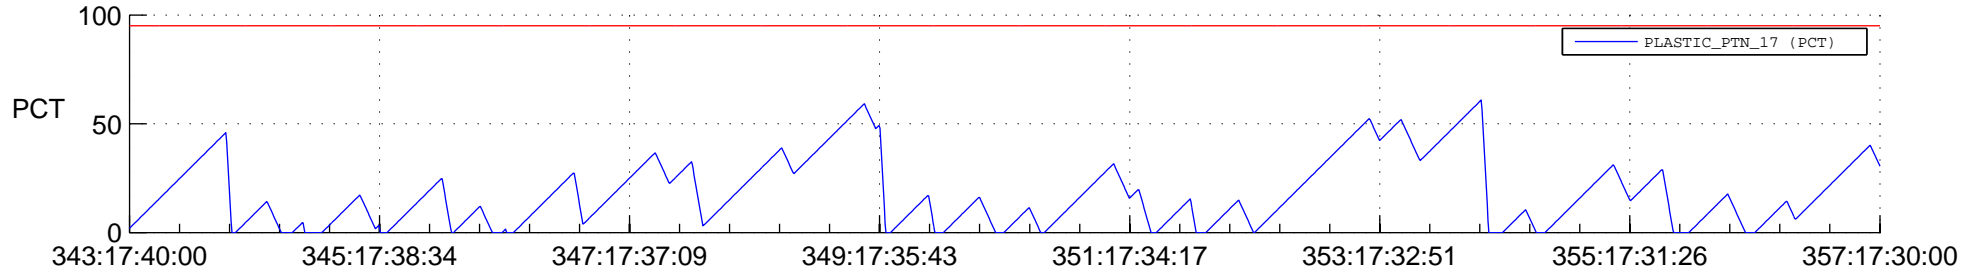

STEREO AHEAD SSR PCT Full Prediction

SWAVES_Percent_Full_Prediction

IMPACT_Percent_Full_Prediction

PLASTIC_Percent_Full_Prediction

Spacecraft_DownLink_Rate

Ground Time (2017:343:17:40:00.000 -2017:357:17:30:00.000)