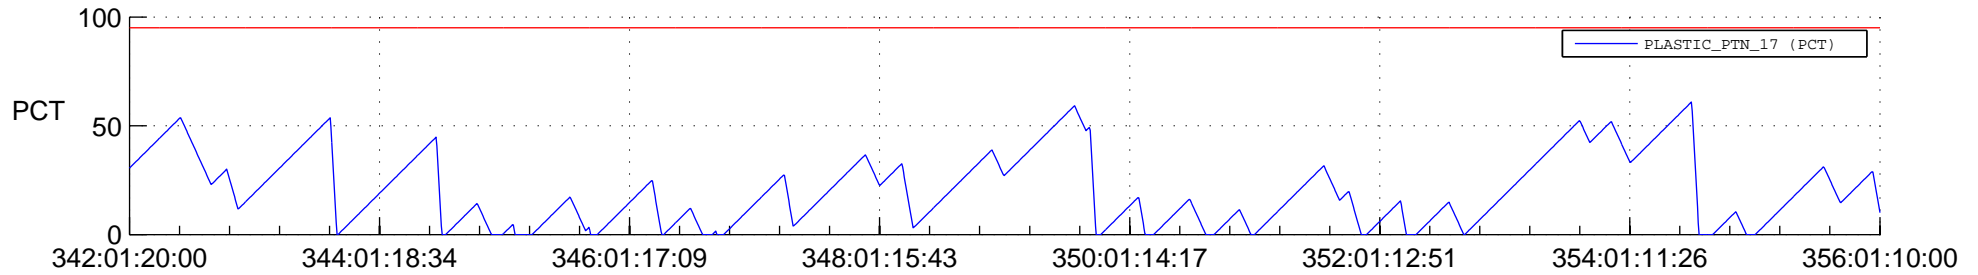

STEREO AHEAD SSR PCT Full Prediction

SWAVES_Percent_Full_Prediction

IMPACT_Percent_Full_Prediction

PLASTIC_Percent_Full_Prediction

Spacecraft_DownLink_Rate

Ground Time (2017:342:01:20:00.000 -2017:356:01:10:00.000)