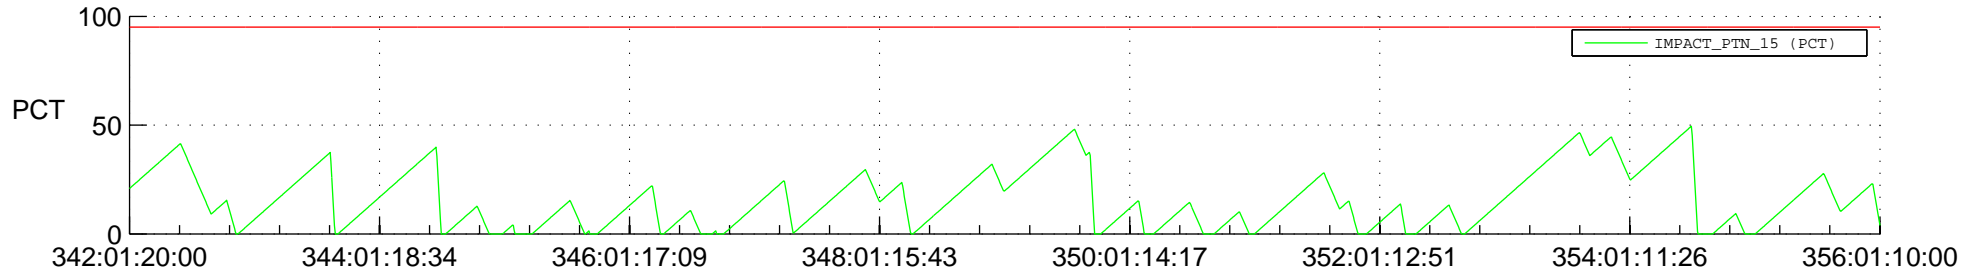

STEREO AHEAD SSR PCT Full Prediction

SWAVES_Percent_Full_Prediction

IMPACT_Percent_Full_Prediction

PLASTIC_Percent_Full_Prediction

Spacecraft_DownLink_Rate

Ground Time (2017:342:01:20:00.000 -2017:356:01:10:00.000)