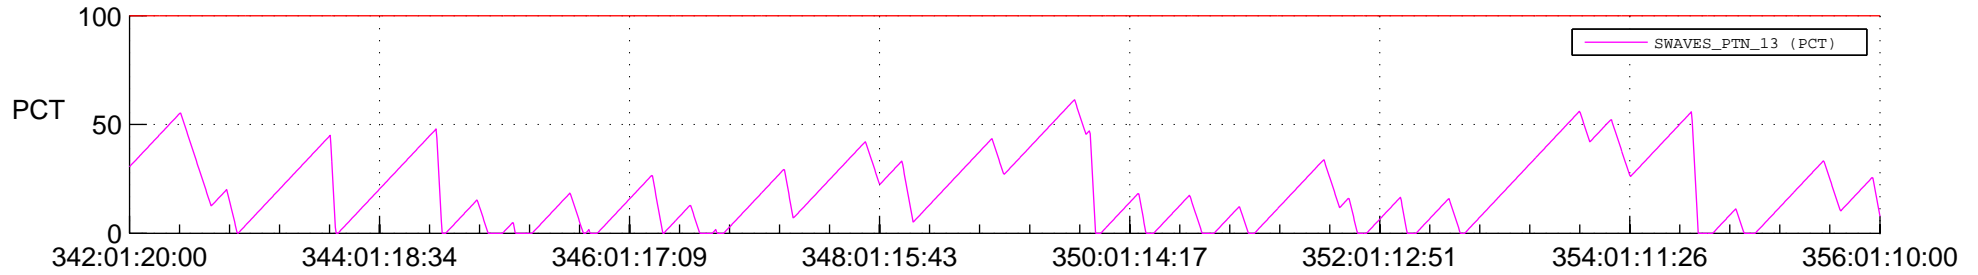

STEREO AHEAD SSR PCT Full Prediction

SWAVES_Percent_Full_Prediction

IMPACT_Percent_Full_Prediction

PLASTIC_Percent_Full_Prediction

Spacecraft_DownLink_Rate

Ground Time (2017:342:01:20:00.000 -2017:356:01:10:00.000)