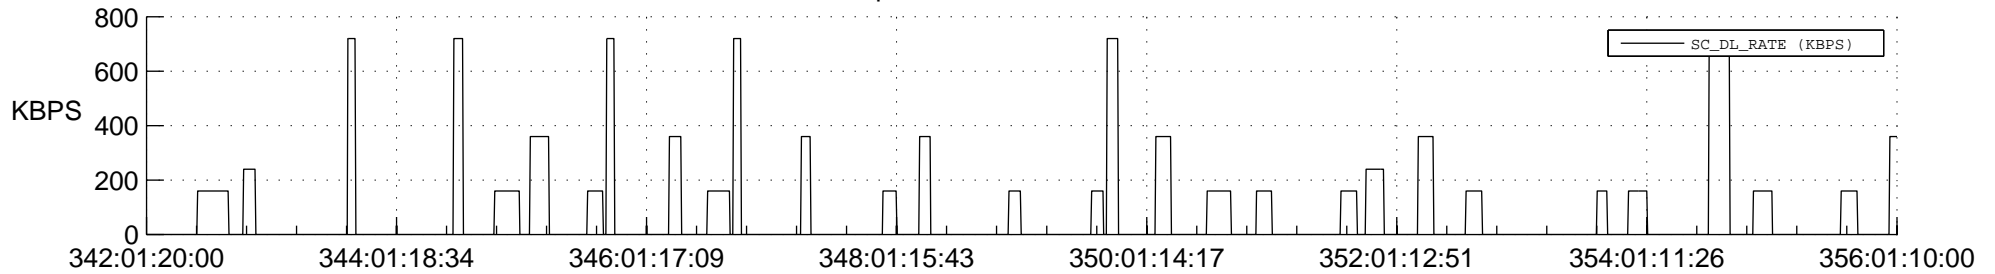

STEREO AHEAD SSR PCT Full Prediction

SWAVES_Percent_Full_Prediction

IMPACT_Percent_Full_Prediction

PLASTIC_Percent_Full_Prediction

Spacecraft_DownLink_Rate

Ground Time (2017:342:01:20:00.000 -2017:356:01:10:00.000)