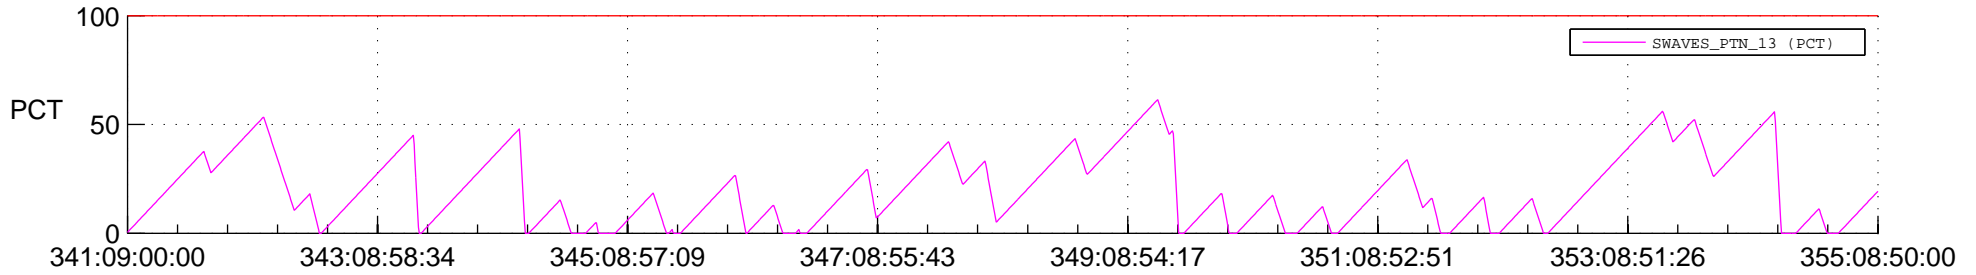

STEREO AHEAD SSR PCT Full Prediction

SWAVES_Percent_Full_Prediction

IMPACT_Percent_Full_Prediction

PLASTIC_Percent_Full_Prediction

Spacecraft_DownLink_Rate

Ground Time (2017:341:09:00:00.000 -2017:355:08:50:00.000)