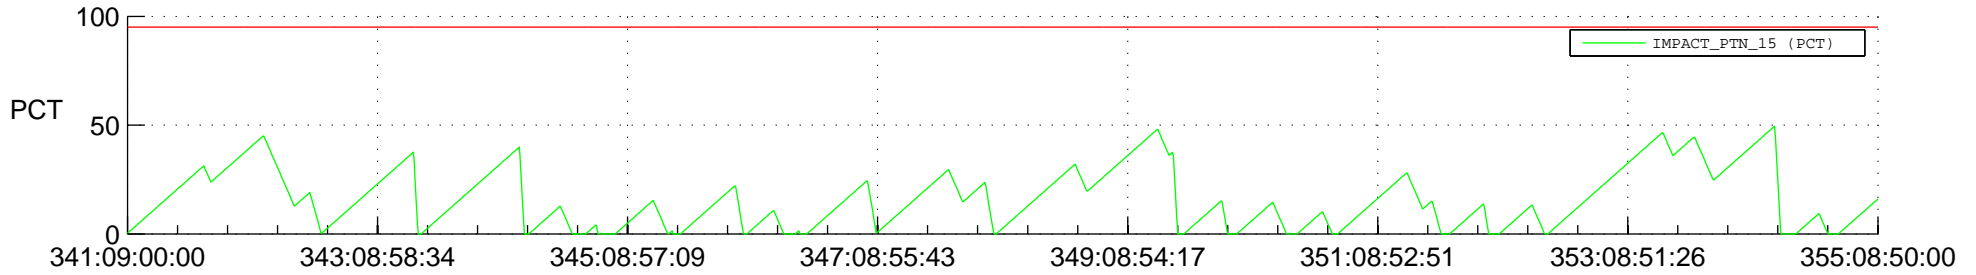

STEREO AHEAD SSR PCT Full Prediction

SWAVES_Percent_Full_Prediction

IMPACT_Percent_Full_Prediction

PLASTIC_Percent_Full_Prediction

Spacecraft_DownLink_Rate

Ground Time (2017:341:09:00:00.000 -2017:355:08:50:00.000)