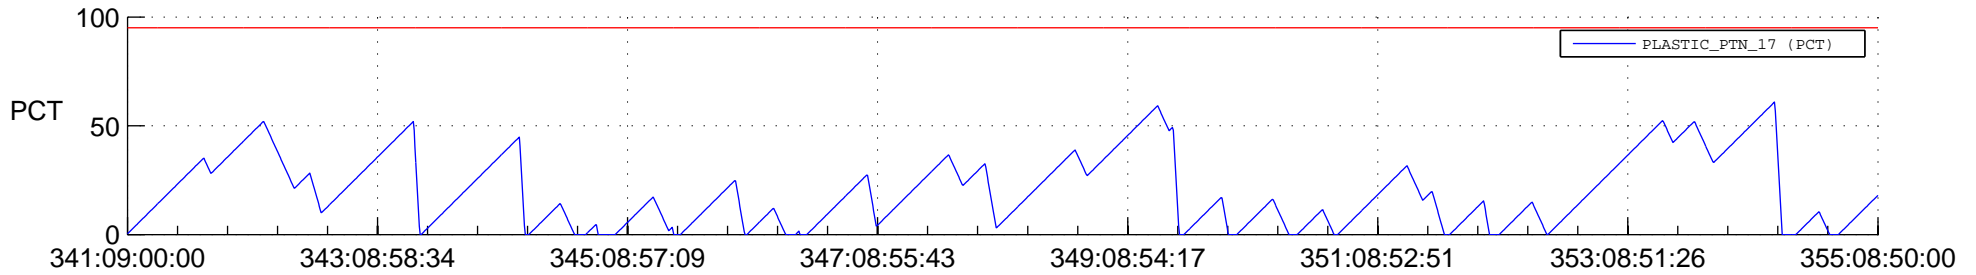

STEREO AHEAD SSR PCT Full Prediction

SWAVES_Percent_Full_Prediction

IMPACT_Percent_Full_Prediction

PLASTIC_Percent_Full_Prediction

Spacecraft_DownLink_Rate

Ground Time (2017:341:09:00:00.000 -2017:355:08:50:00.000)