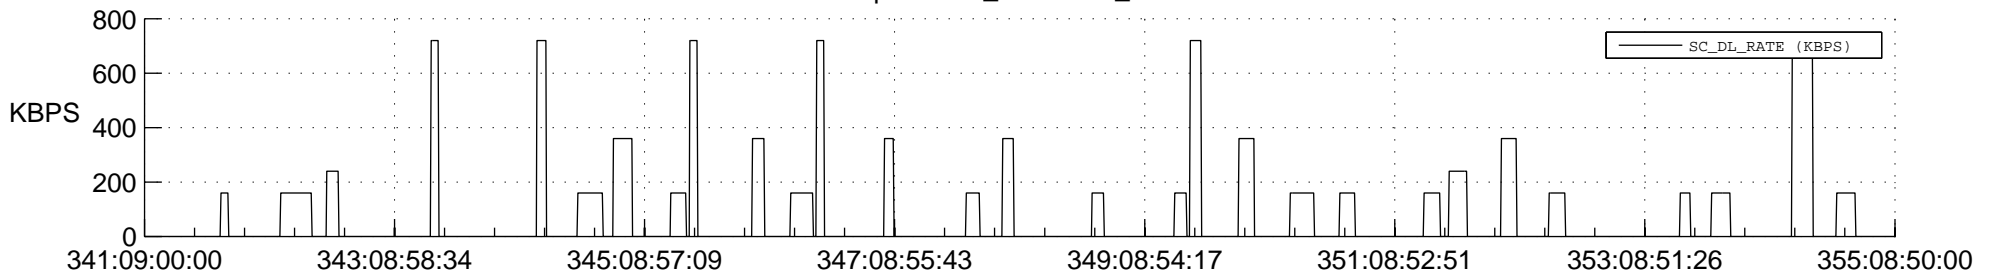

STEREO AHEAD SSR PCT Full Prediction

SWAVES_Percent_Full_Prediction

IMPACT_Percent_Full_Prediction

PLASTIC_Percent_Full_Prediction

Spacecraft_DownLink_Rate

Ground Time (2017:341:09:00:00.000 -2017:355:08:50:00.000)