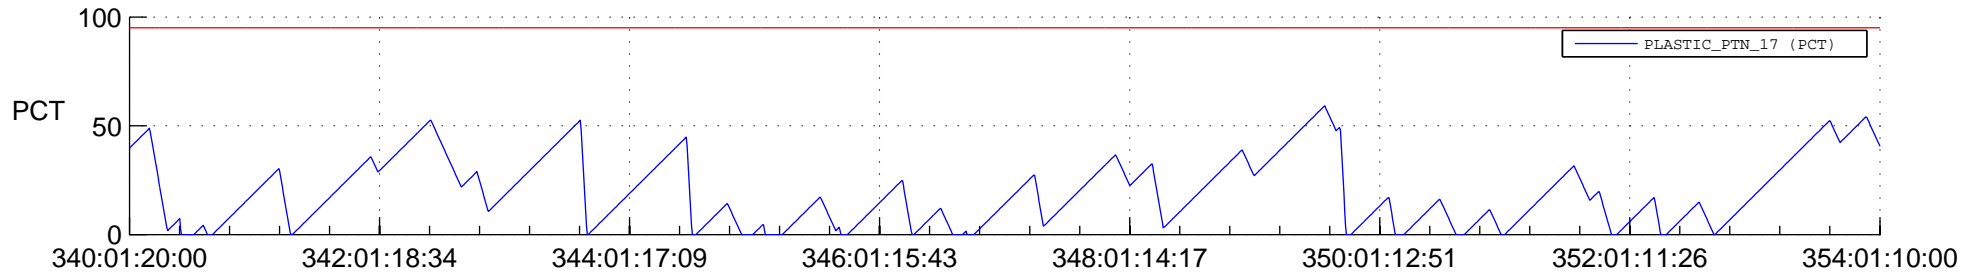

# STEREO AHEAD SSR PCT Full Prediction

## SWAVES\_Percent\_Full\_Prediction

## Spacecraft\_DownLink\_Rate

Ground Time (2017:340:01:20:00.000 -2017:354:01:10:00.000)