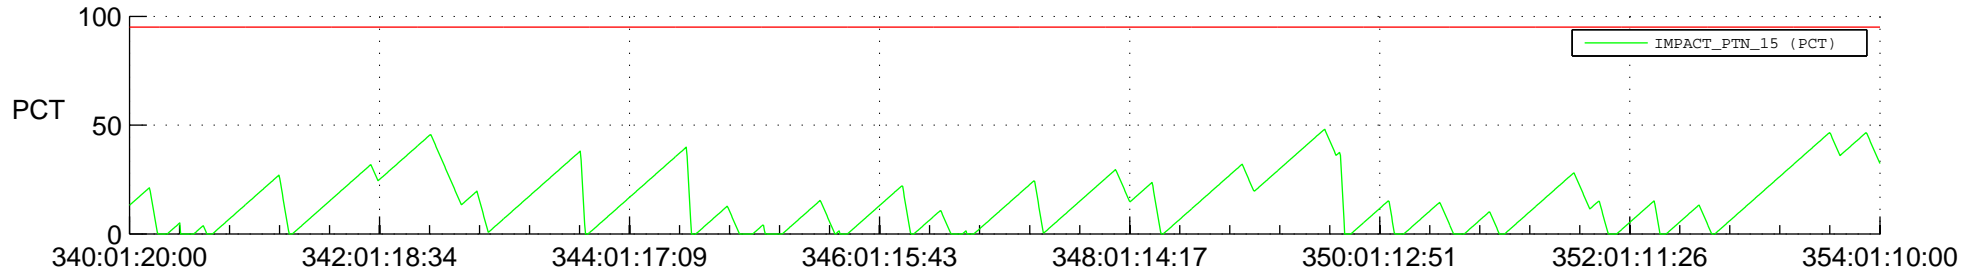

IMPACT_Percent_Full_Prediction