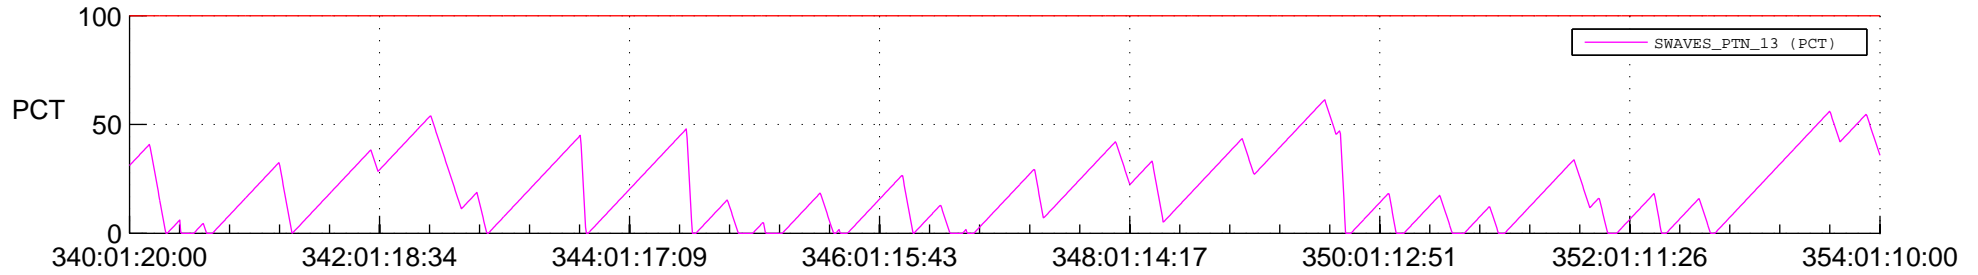

# STEREO AHEAD SSR PCT Full Prediction

## SWAVES\_Percent\_Full\_Prediction

## Spacecraft\_DownLink\_Rate

Ground Time (2017:340:01:20:00.000 -2017:354:01:10:00.000)