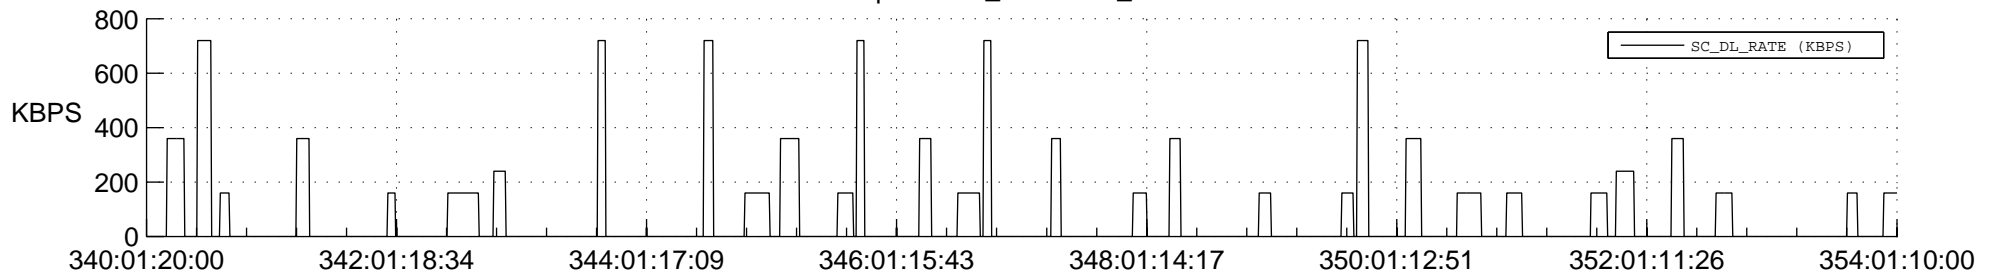

## Spacecraft\_DownLink\_Rate

Ground Time (2017:340:01:20:00.000 -2017:354:01:10:00.000)