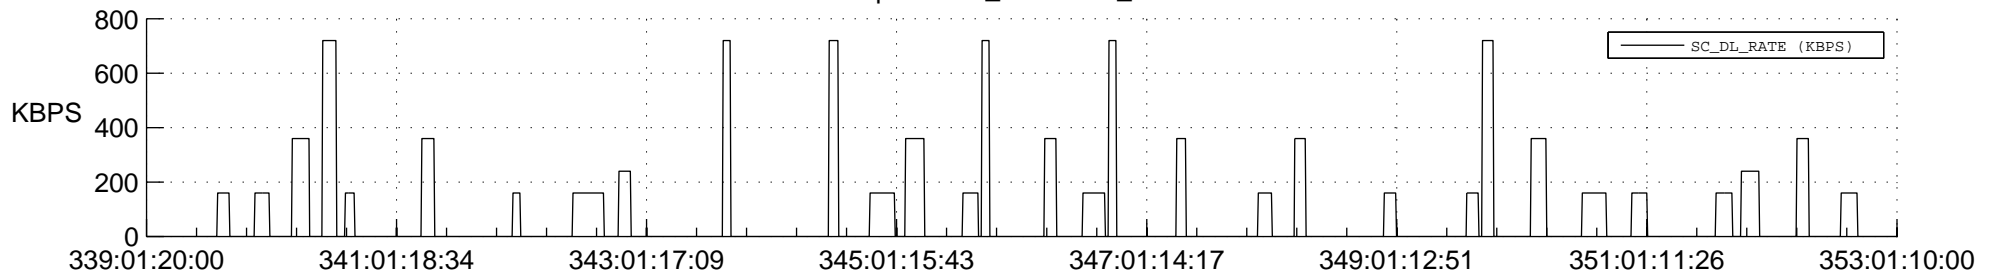

## Spacecraft\_DownLink\_Rate

Ground Time (2017:339:01:20:00.000 -2017:353:01:10:00.000)