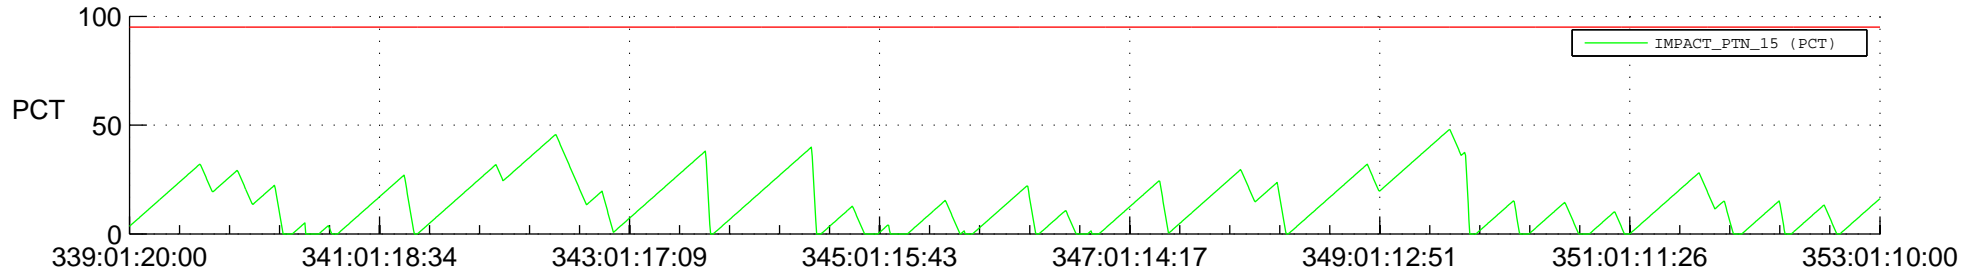

IMPACT_Percent_Full_Prediction