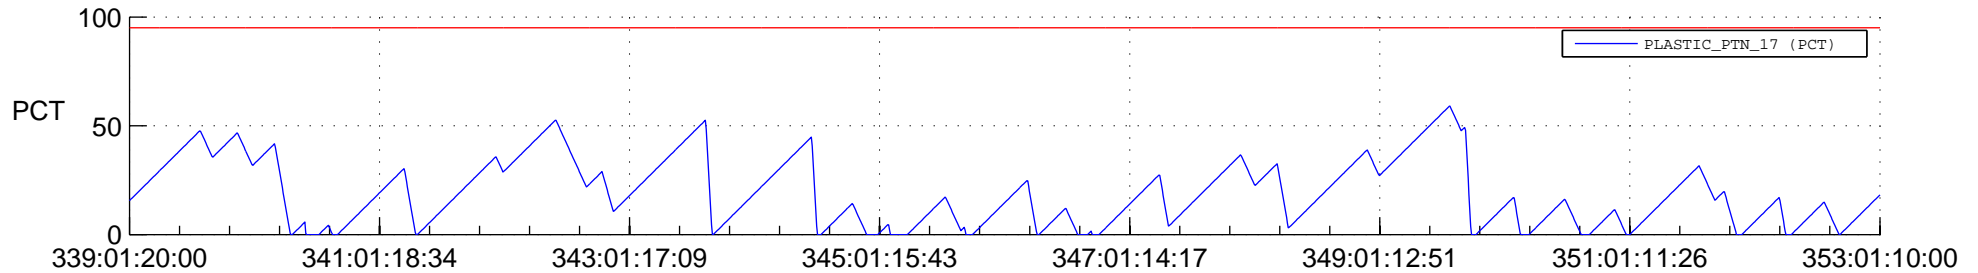

## SWAVES\_Percent\_Full\_Prediction

## Spacecraft\_DownLink\_Rate

Ground Time (2017:339:01:20:00.000 -2017:353:01:10:00.000)