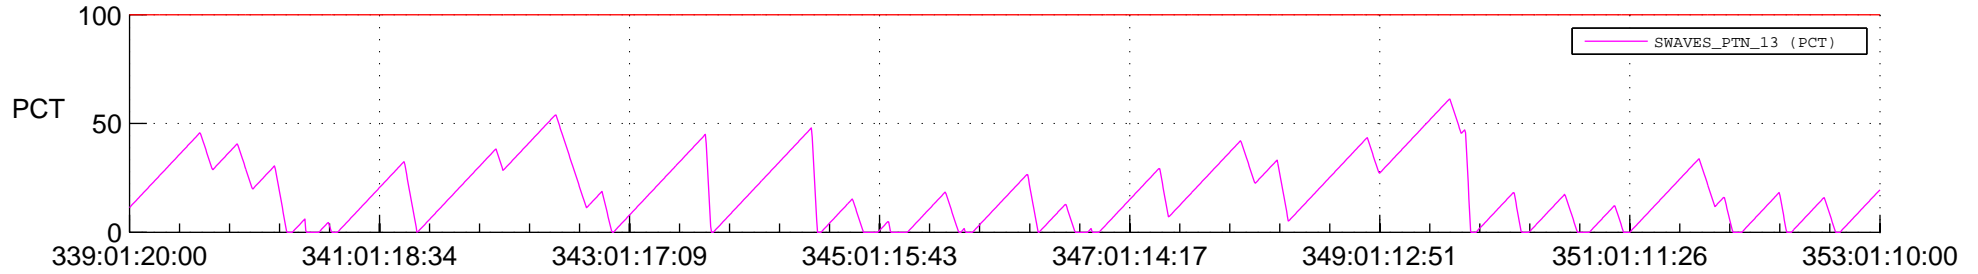

## SWAVES\_Percent\_Full\_Prediction

## Spacecraft\_DownLink\_Rate

Ground Time (2017:339:01:20:00.000 -2017:353:01:10:00.000)