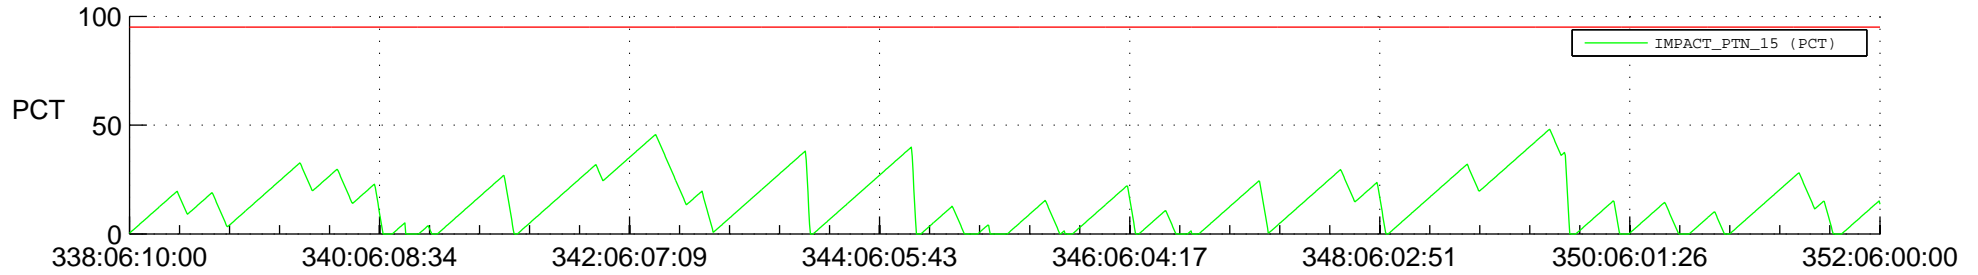

STEREO AHEAD SSR PCT Full Prediction

SWAVES_Percent_Full_Prediction

IMPACT_Percent_Full_Prediction

PLASTIC_Percent_Full_Prediction

Spacecraft_DownLink_Rate

Ground Time (2017:338:06:10:00.000 -2017:352:06:00:00.000)