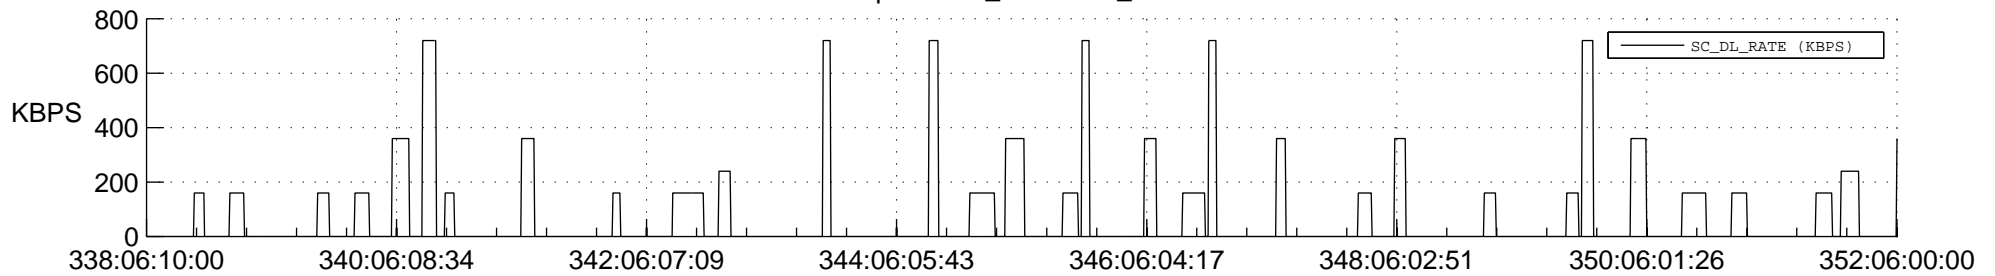

STEREO AHEAD SSR PCT Full Prediction

SWAVES_Percent_Full_Prediction

IMPACT_Percent_Full_Prediction

PLASTIC_Percent_Full_Prediction

Spacecraft_DownLink_Rate

Ground Time (2017:338:06:10:00.000 -2017:352:06:00:00.000)