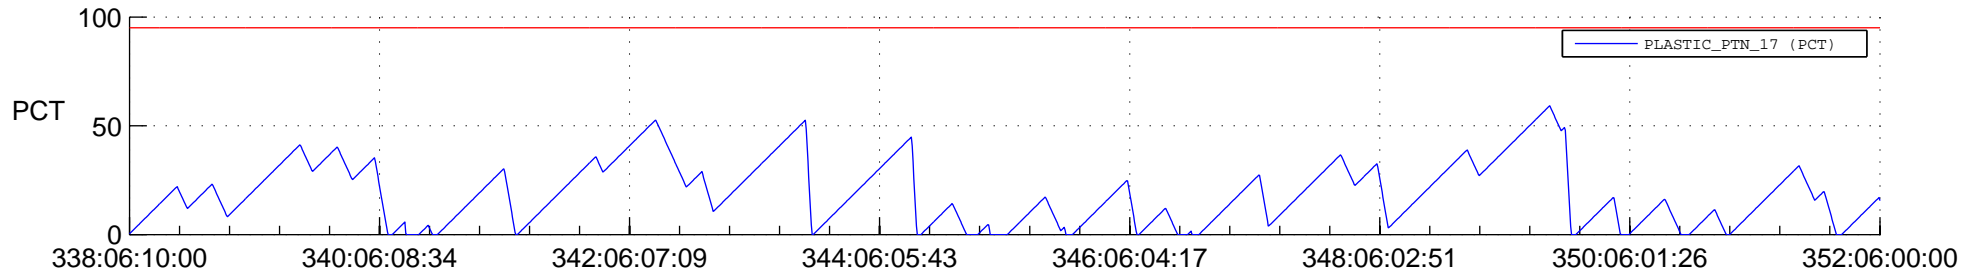

STEREO AHEAD SSR PCT Full Prediction

SWAVES_Percent_Full_Prediction

IMPACT_Percent_Full_Prediction

PLASTIC_Percent_Full_Prediction

Spacecraft_DownLink_Rate

Ground Time (2017:338:06:10:00.000 -2017:352:06:00:00.000)