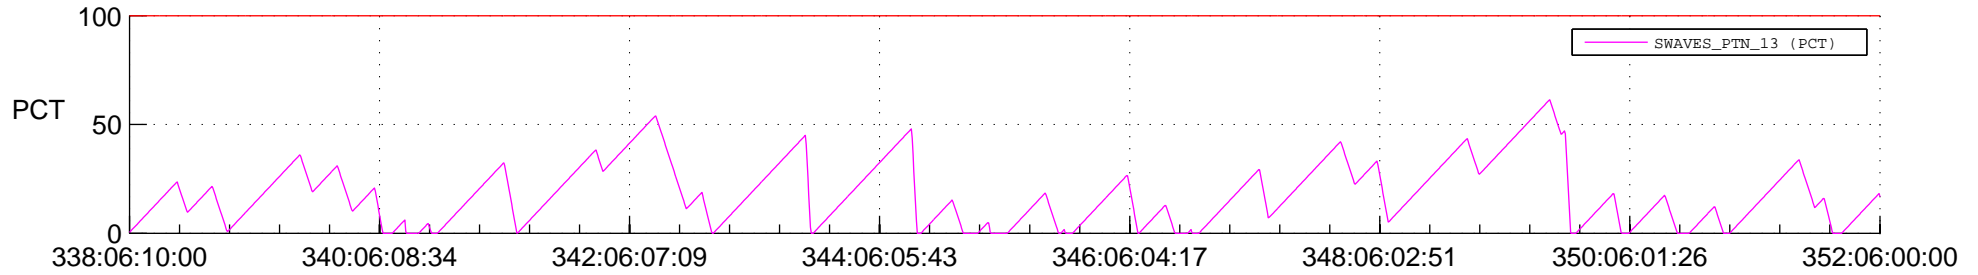

STEREO AHEAD SSR PCT Full Prediction

SWAVES_Percent_Full_Prediction

IMPACT_Percent_Full_Prediction

PLASTIC_Percent_Full_Prediction

Spacecraft_DownLink_Rate

Ground Time (2017:338:06:10:00.000 -2017:352:06:00:00.000)