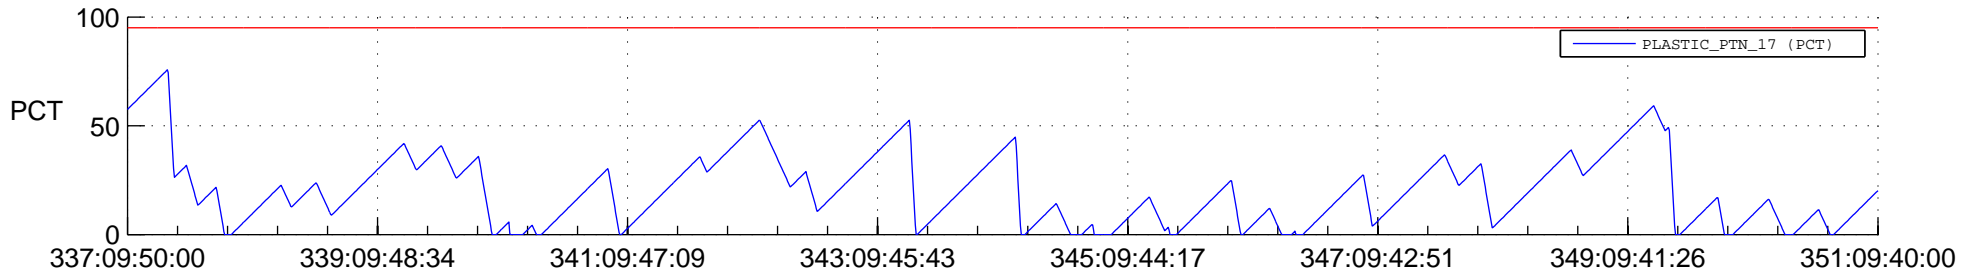

STEREO AHEAD SSR PCT Full Prediction

SWAVES_Percent_Full_Prediction

IMPACT_Percent_Full_Prediction

PLASTIC_Percent_Full_Prediction

Spacecraft_DownLink_Rate

Ground Time (2017:337:09:50:00.000 -2017:351:09:40:00.000)