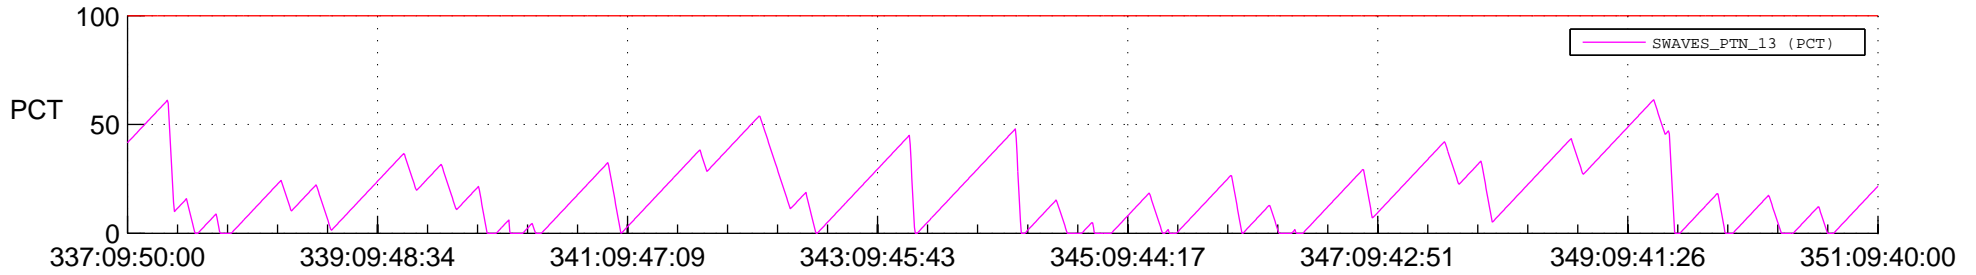

STEREO AHEAD SSR PCT Full Prediction

SWAVES_Percent_Full_Prediction

IMPACT_Percent_Full_Prediction

PLASTIC_Percent_Full_Prediction

Spacecraft_DownLink_Rate

Ground Time (2017:337:09:50:00.000 -2017:351:09:40:00.000)