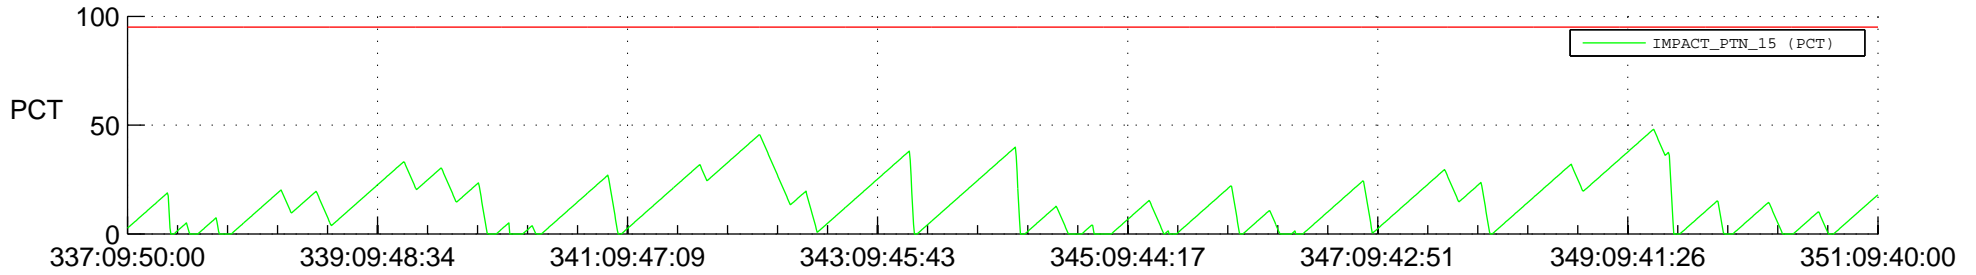

STEREO AHEAD SSR PCT Full Prediction

SWAVES_Percent_Full_Prediction

IMPACT_Percent_Full_Prediction

PLASTIC_Percent_Full_Prediction

Spacecraft_DownLink_Rate

Ground Time (2017:337:09:50:00.000 -2017:351:09:40:00.000)