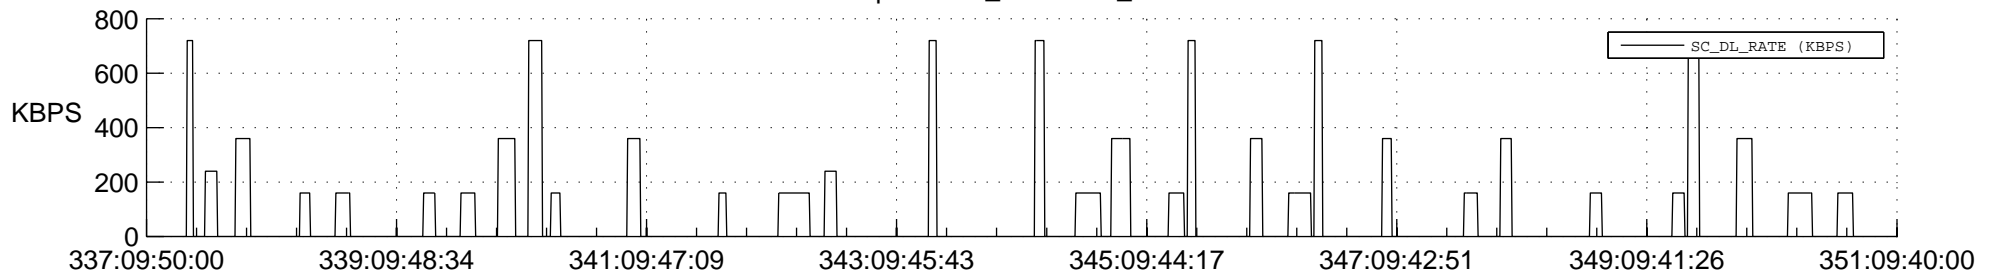

STEREO AHEAD SSR PCT Full Prediction

SWAVES_Percent_Full_Prediction

IMPACT_Percent_Full_Prediction

PLASTIC_Percent_Full_Prediction

Spacecraft_DownLink_Rate

Ground Time (2017:337:09:50:00.000 -2017:351:09:40:00.000)