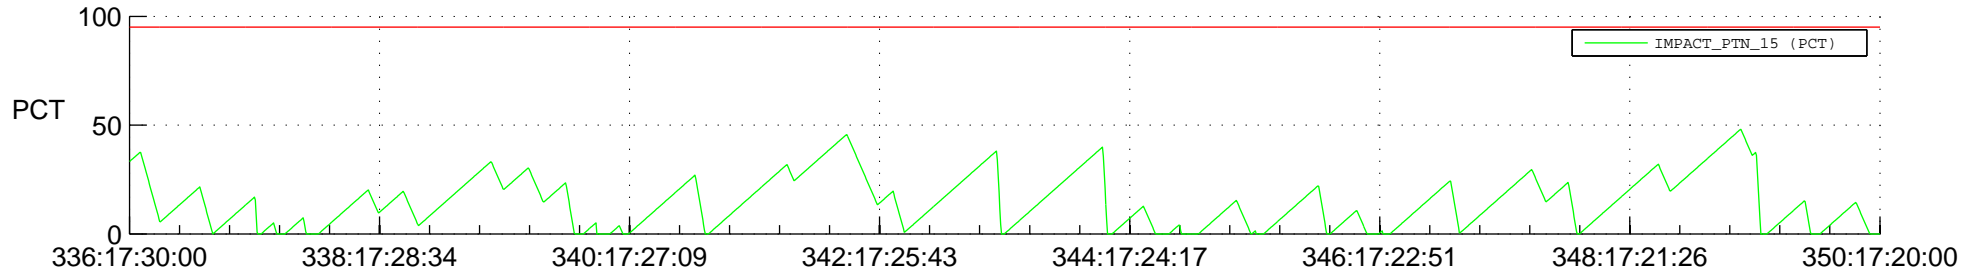

STEREO AHEAD SSR PCT Full Prediction

SWAVES_Percent_Full_Prediction

IMPACT_Percent_Full_Prediction

PLASTIC_Percent_Full_Prediction

Spacecraft_DownLink_Rate

Ground Time (2017:336:17:30:00.000 -2017:350:17:20:00.000)