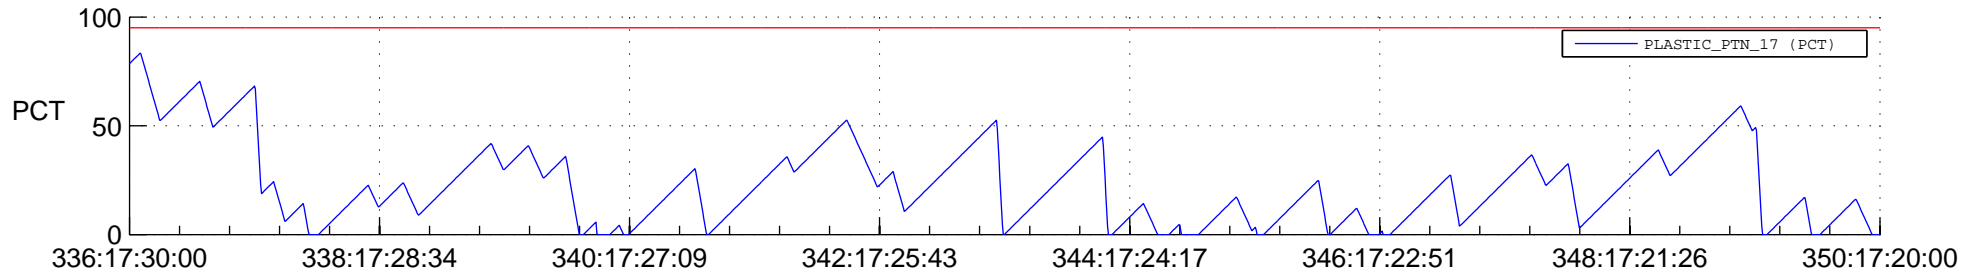

STEREO AHEAD SSR PCT Full Prediction

SWAVES_Percent_Full_Prediction

IMPACT_Percent_Full_Prediction

PLASTIC_Percent_Full_Prediction

Spacecraft_DownLink_Rate

Ground Time (2017:336:17:30:00.000 -2017:350:17:20:00.000)