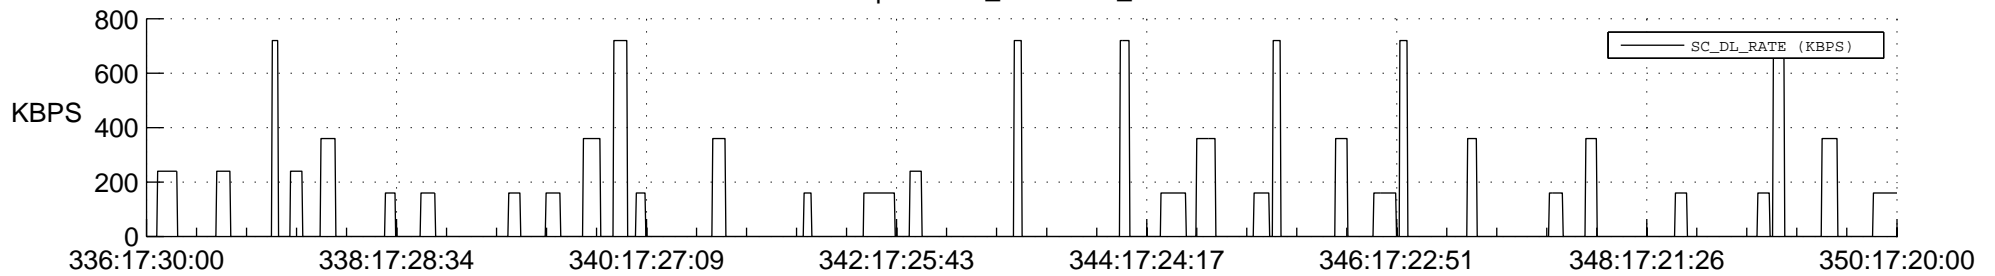

STEREO AHEAD SSR PCT Full Prediction

SWAVES_Percent_Full_Prediction

IMPACT_Percent_Full_Prediction

PLASTIC_Percent_Full_Prediction

Spacecraft_DownLink_Rate

Ground Time (2017:336:17:30:00.000 -2017:350:17:20:00.000)