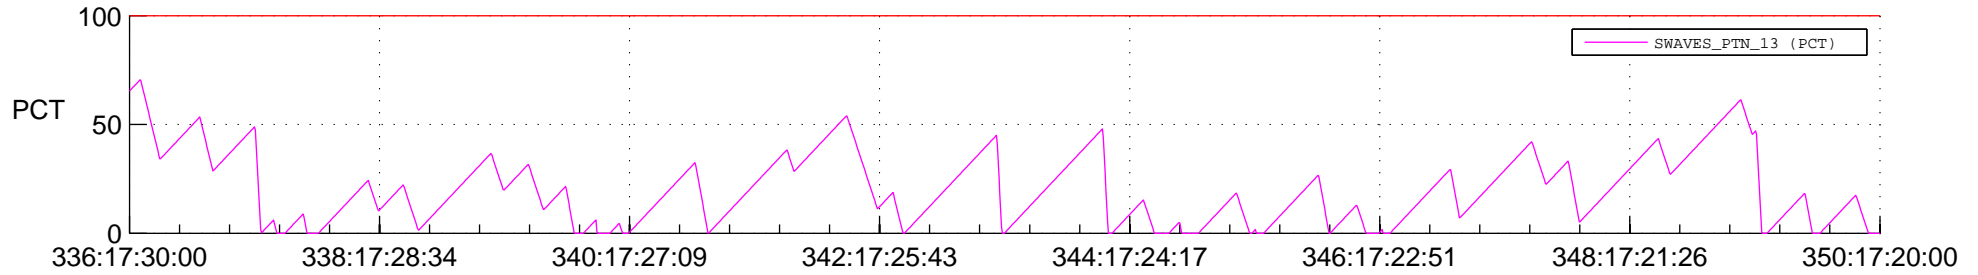

STEREO AHEAD SSR PCT Full Prediction

SWAVES_Percent_Full_Prediction

IMPACT_Percent_Full_Prediction

PLASTIC_Percent_Full_Prediction

Spacecraft_DownLink_Rate

Ground Time (2017:336:17:30:00.000 -2017:350:17:20:00.000)