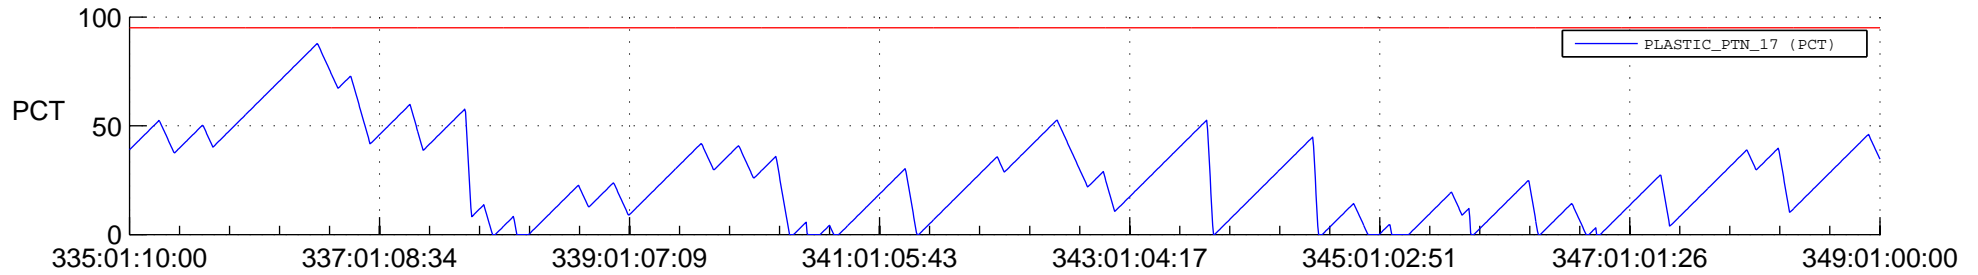

STEREO AHEAD SSR PCT Full Prediction

SWAVES_Percent_Full_Prediction

IMPACT_Percent_Full_Prediction

PLASTIC_Percent_Full_Prediction

Spacecraft_DownLink_Rate

Ground Time (2017:335:01:10:00.000 -2017:349:01:00:00.000)