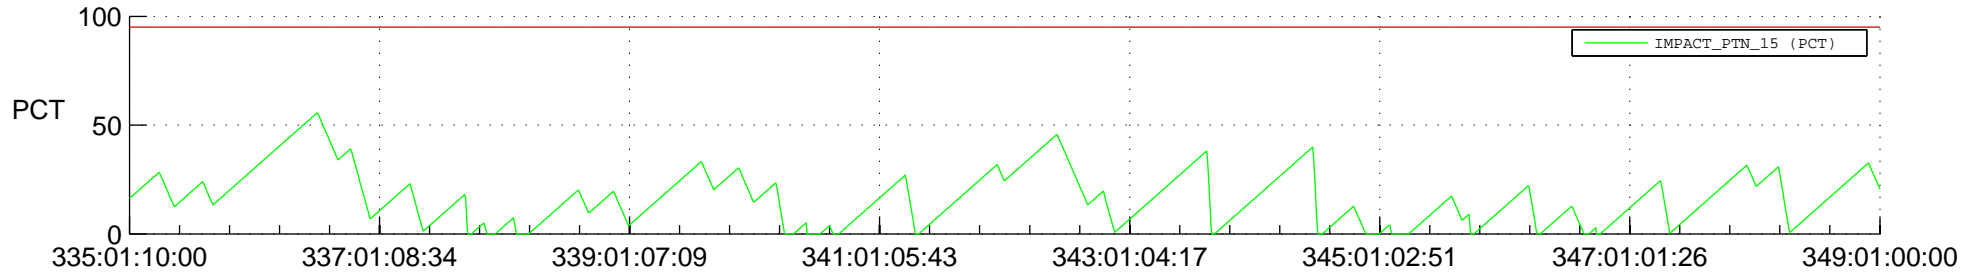

STEREO AHEAD SSR PCT Full Prediction

SWAVES_Percent_Full_Prediction

IMPACT_Percent_Full_Prediction

PLASTIC_Percent_Full_Prediction

Spacecraft_DownLink_Rate

Ground Time (2017:335:01:10:00.000 -2017:349:01:00:00.000)