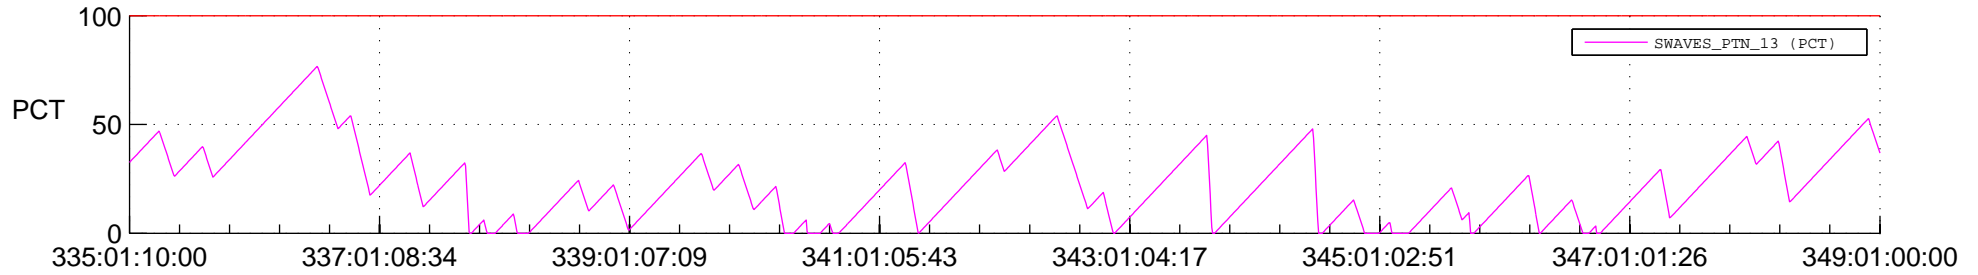

STEREO AHEAD SSR PCT Full Prediction

SWAVES_Percent_Full_Prediction

IMPACT_Percent_Full_Prediction

PLASTIC_Percent_Full_Prediction

Spacecraft_DownLink_Rate

Ground Time (2017:335:01:10:00.000 -2017:349:01:00:00.000)