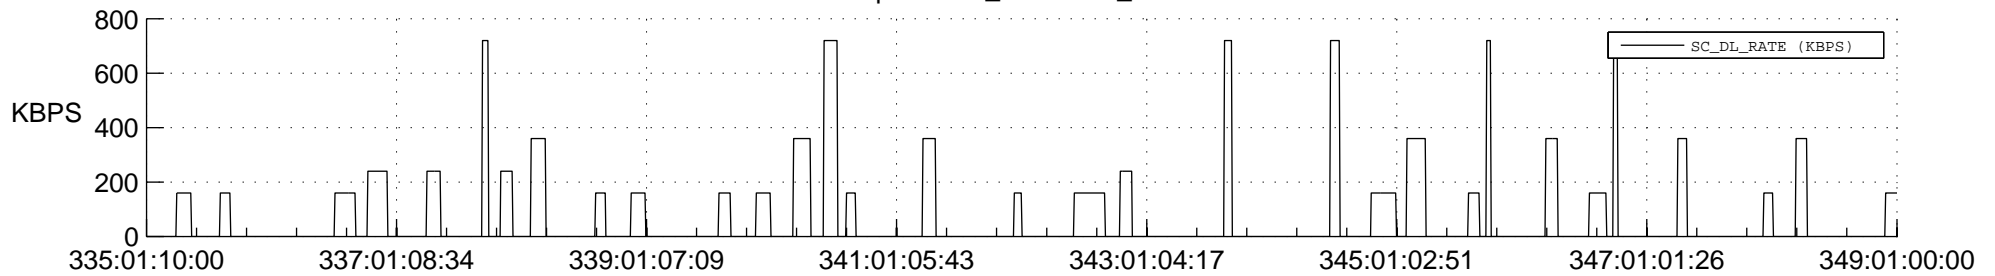

STEREO AHEAD SSR PCT Full Prediction

SWAVES_Percent_Full_Prediction

IMPACT_Percent_Full_Prediction

PLASTIC_Percent_Full_Prediction

Spacecraft_DownLink_Rate

Ground Time (2017:335:01:10:00.000 -2017:349:01:00:00.000)