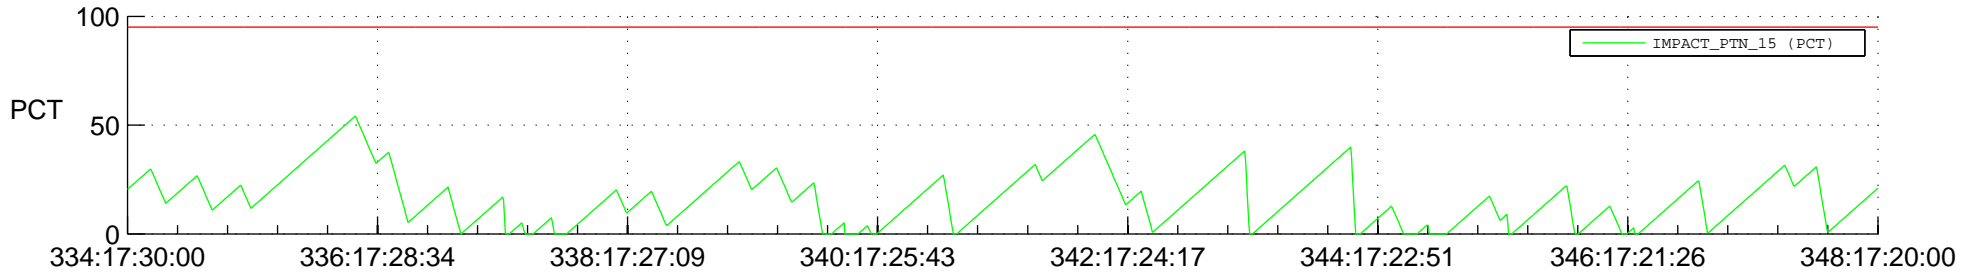

STEREO AHEAD SSR PCT Full Prediction

SWAVES_Percent_Full_Prediction

IMPACT_Percent_Full_Prediction

PLASTIC_Percent_Full_Prediction

Spacecraft_DownLink_Rate

Ground Time (2017:334:17:30:00.000 -2017:348:17:20:00.000)