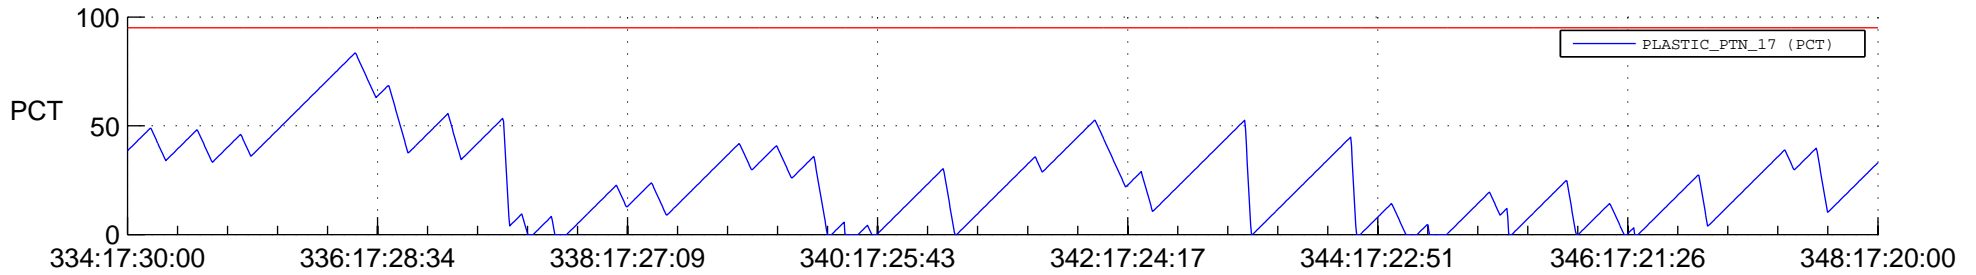

STEREO AHEAD SSR PCT Full Prediction

SWAVES_Percent_Full_Prediction

IMPACT_Percent_Full_Prediction

PLASTIC_Percent_Full_Prediction

Spacecraft_DownLink_Rate

Ground Time (2017:334:17:30:00.000 -2017:348:17:20:00.000)