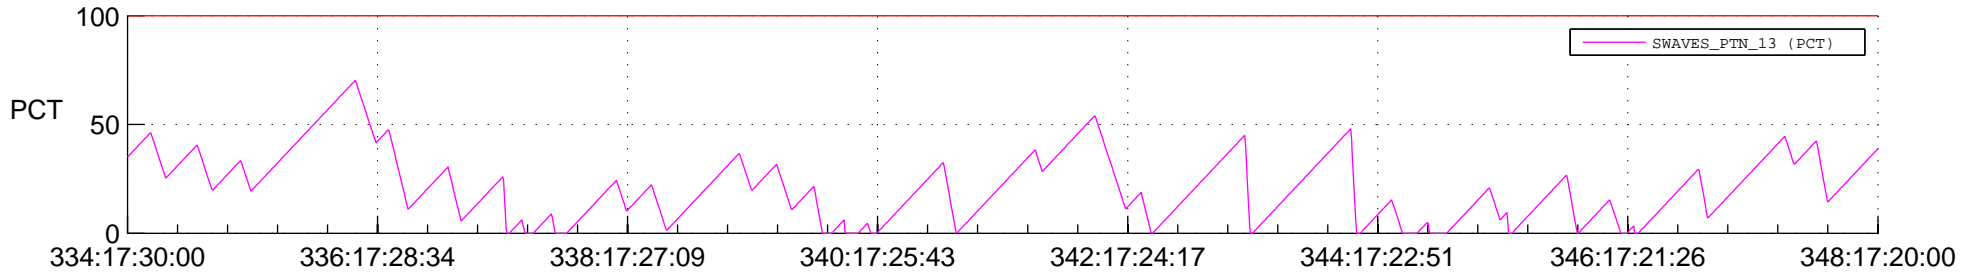

STEREO AHEAD SSR PCT Full Prediction

SWAVES_Percent_Full_Prediction

IMPACT_Percent_Full_Prediction

PLASTIC_Percent_Full_Prediction

Spacecraft_DownLink_Rate

Ground Time (2017:334:17:30:00.000 -2017:348:17:20:00.000)