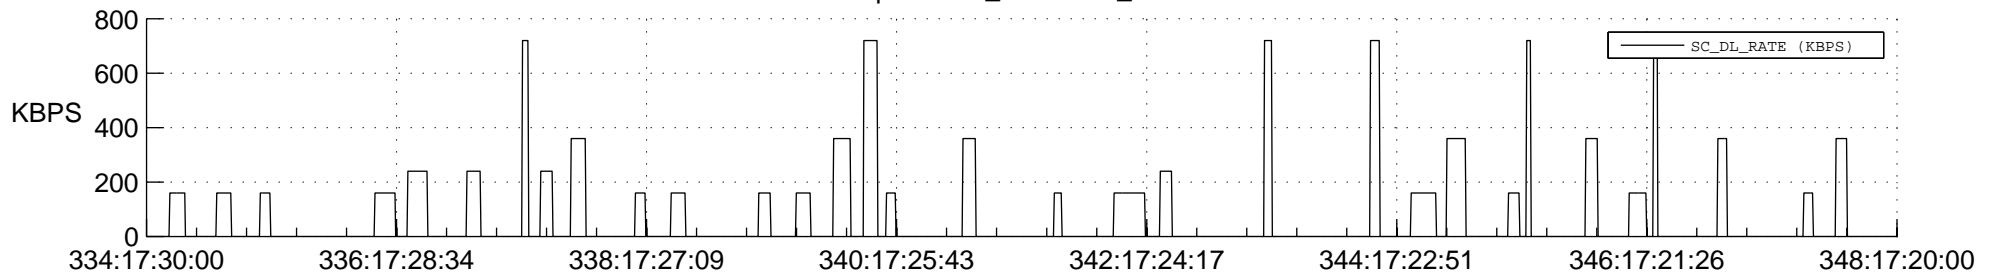

STEREO AHEAD SSR PCT Full Prediction

SWAVES_Percent_Full_Prediction

IMPACT_Percent_Full_Prediction

PLASTIC_Percent_Full_Prediction

Spacecraft_DownLink_Rate

Ground Time (2017:334:17:30:00.000 -2017:348:17:20:00.000)