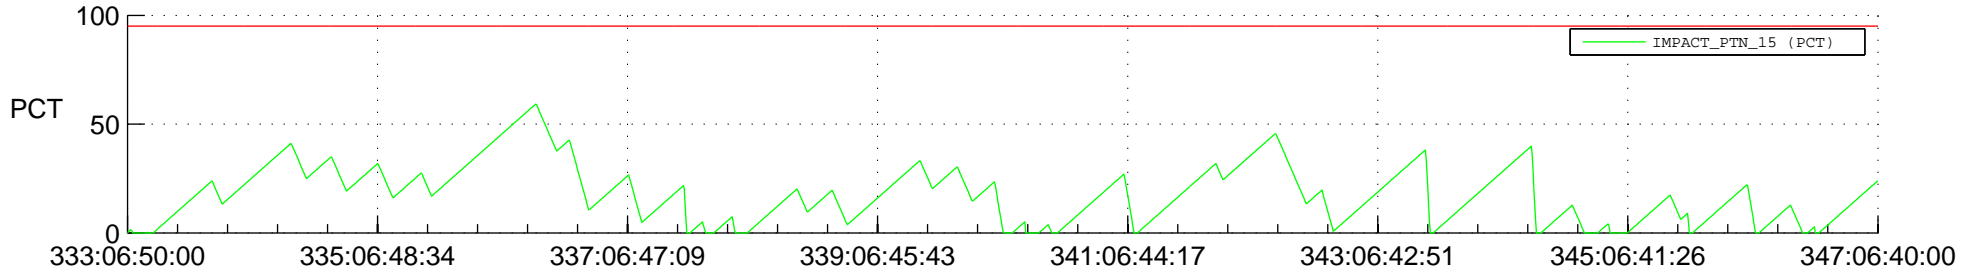

IMPACT_Percent_Full_Prediction