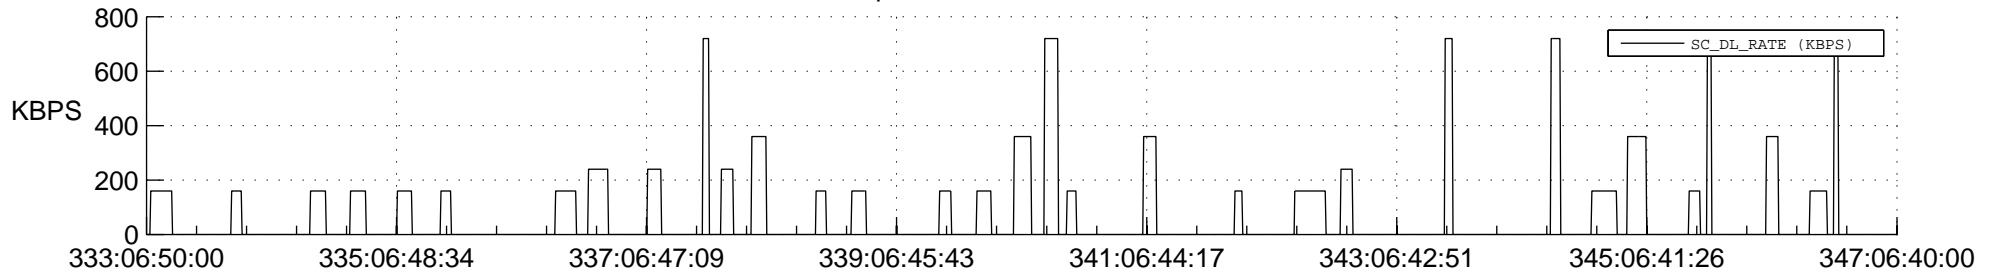

## Spacecraft\_DownLink\_Rate

Ground Time (2017:333:06:50:00.000 -2017:347:06:40:00.000)