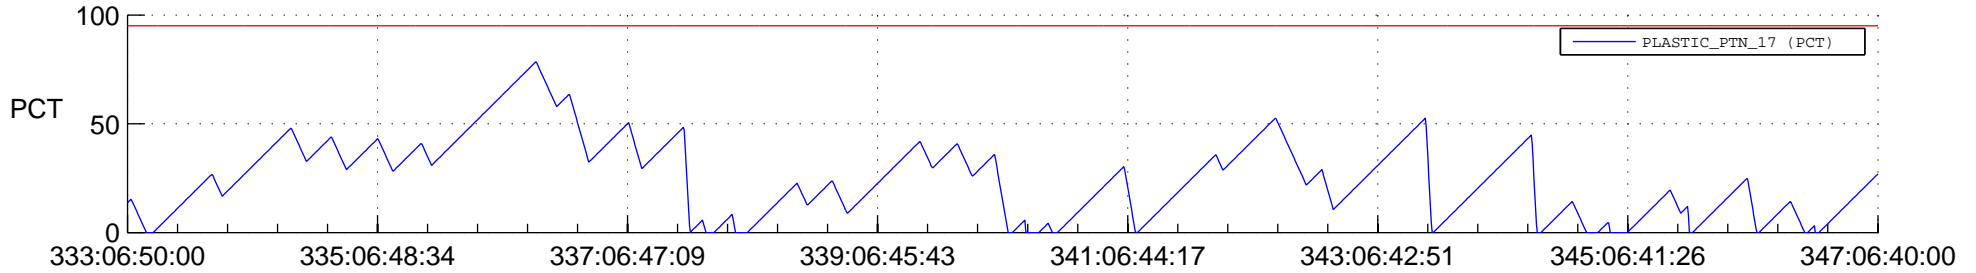

# STEREO AHEAD SSR PCT Full Prediction

## SWAVES\_Percent\_Full\_Prediction

## Spacecraft\_DownLink\_Rate

Ground Time (2017:333:06:50:00.000 -2017:347:06:40:00.000)