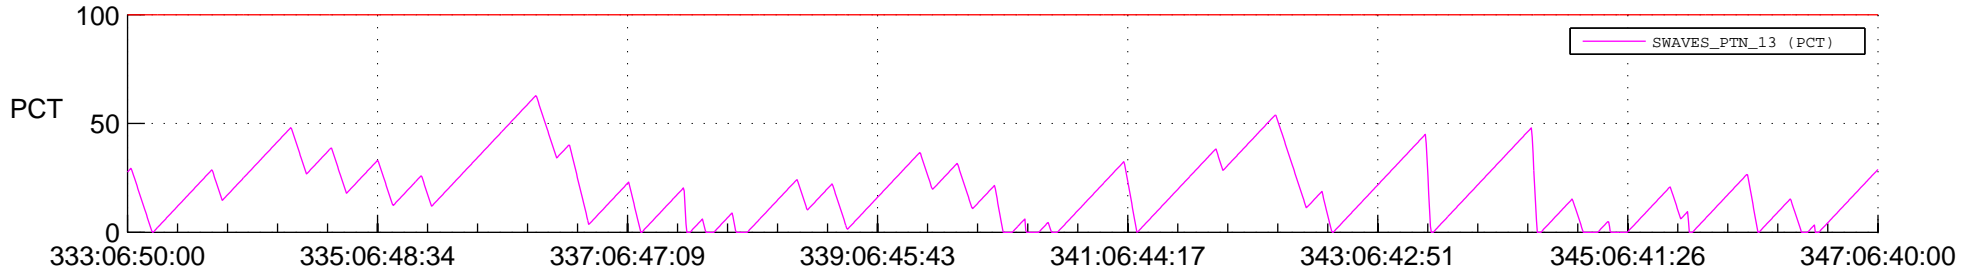

# STEREO AHEAD SSR PCT Full Prediction

## SWAVES\_Percent\_Full\_Prediction

## Spacecraft\_DownLink\_Rate

Ground Time (2017:333:06:50:00.000 -2017:347:06:40:00.000)