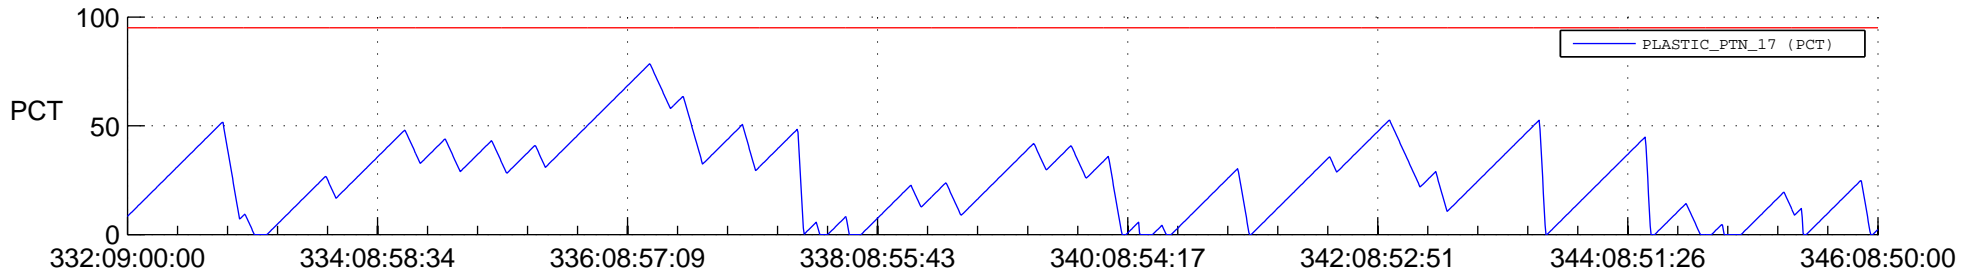

## SWAVES\_Percent\_Full\_Prediction

## Spacecraft\_DownLink\_Rate

Ground Time (2017:332:09:00:00.000 -2017:346:08:50:00.000)