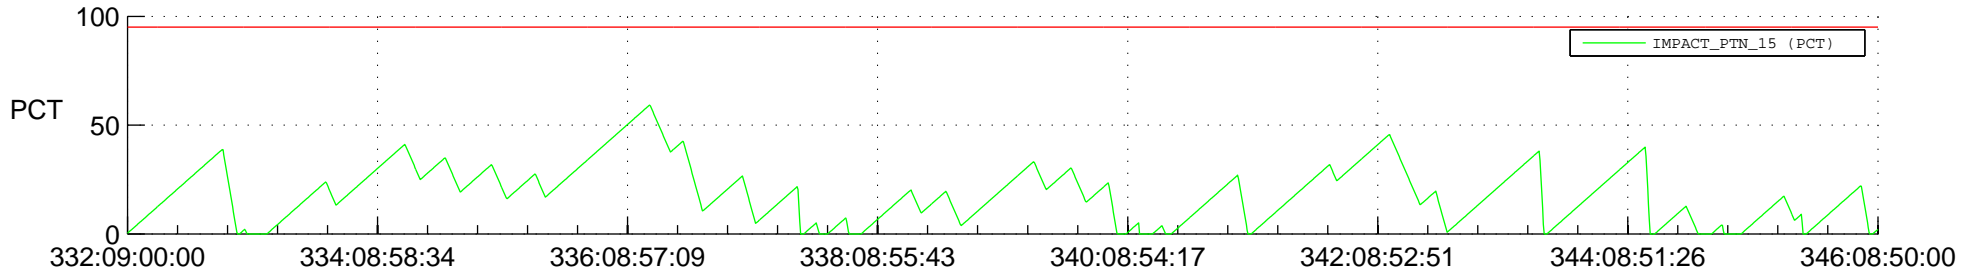

IMPACT_Percent_Full_Prediction