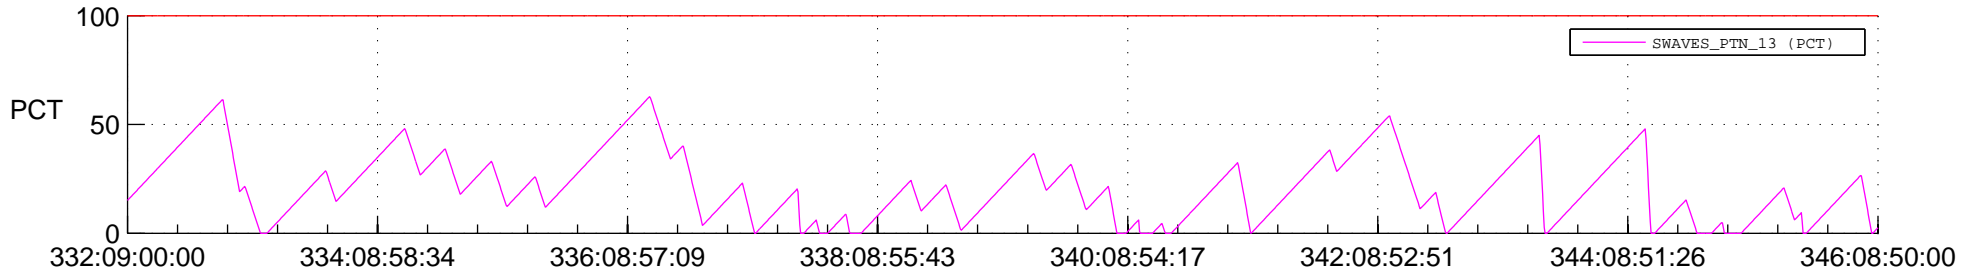

## SWAVES\_Percent\_Full\_Prediction

## Spacecraft\_DownLink\_Rate

Ground Time (2017:332:09:00:00.000 -2017:346:08:50:00.000)