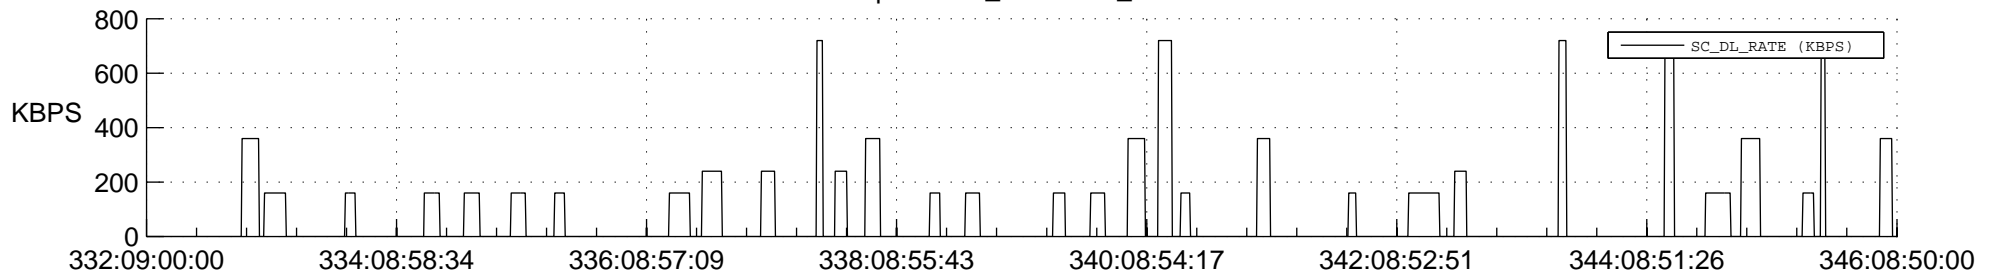

## Spacecraft\_DownLink\_Rate

Ground Time (2017:332:09:00:00.000 -2017:346:08:50:00.000)