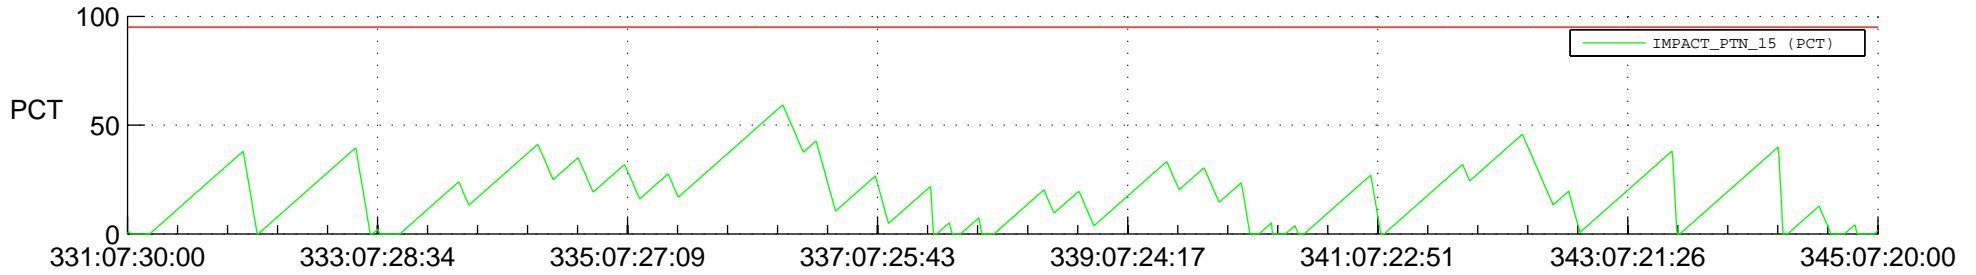

STEREO AHEAD SSR PCT Full Prediction

SWAVES_Percent_Full_Prediction

IMPACT_Percent_Full_Prediction

PLASTIC_Percent_Full_Prediction

Spacecraft_DownLink_Rate

Ground Time (2017:331:07:30:00.000 -2017:345:07:20:00.000)