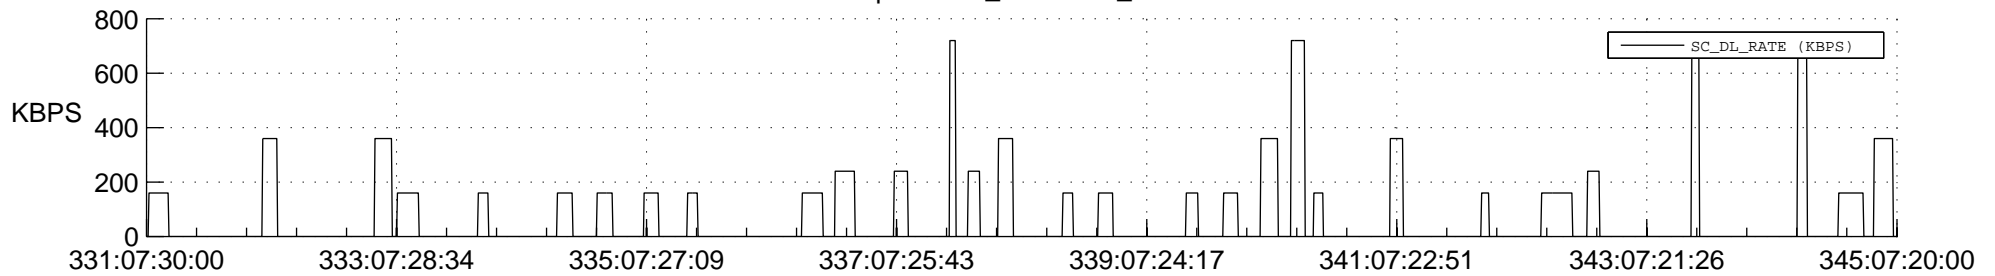

STEREO AHEAD SSR PCT Full Prediction

SWAVES_Percent_Full_Prediction

IMPACT_Percent_Full_Prediction

PLASTIC_Percent_Full_Prediction

Spacecraft_DownLink_Rate

Ground Time (2017:331:07:30:00.000 -2017:345:07:20:00.000)