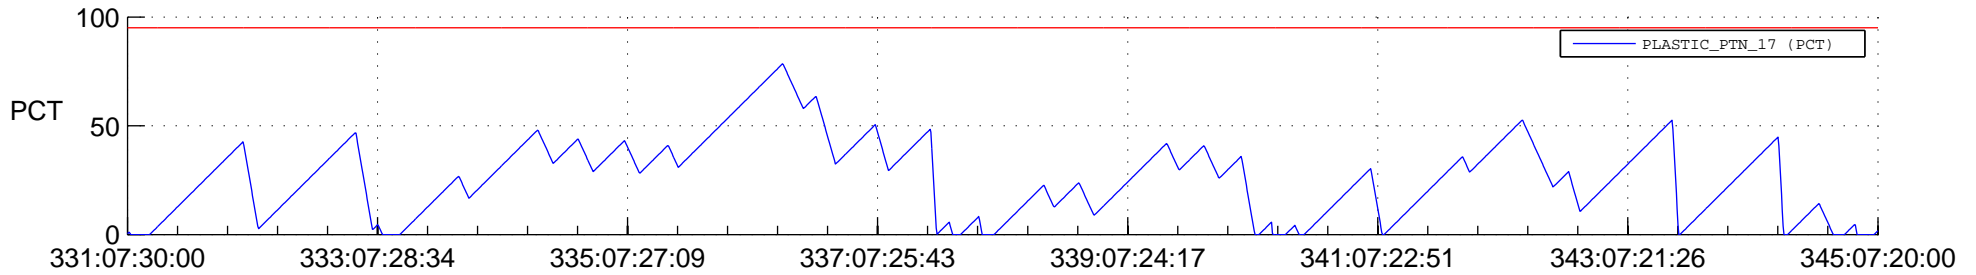

STEREO AHEAD SSR PCT Full Prediction

SWAVES_Percent_Full_Prediction

IMPACT_Percent_Full_Prediction

PLASTIC_Percent_Full_Prediction

Spacecraft_DownLink_Rate

Ground Time (2017:331:07:30:00.000 -2017:345:07:20:00.000)