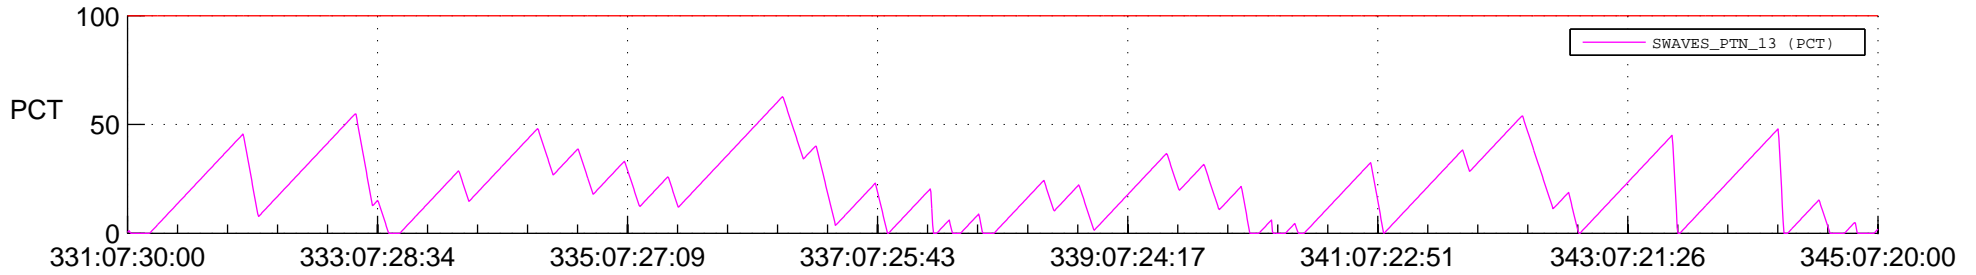

STEREO AHEAD SSR PCT Full Prediction

SWAVES_Percent_Full_Prediction

IMPACT_Percent_Full_Prediction

PLASTIC_Percent_Full_Prediction

Spacecraft_DownLink_Rate

Ground Time (2017:331:07:30:00.000 -2017:345:07:20:00.000)