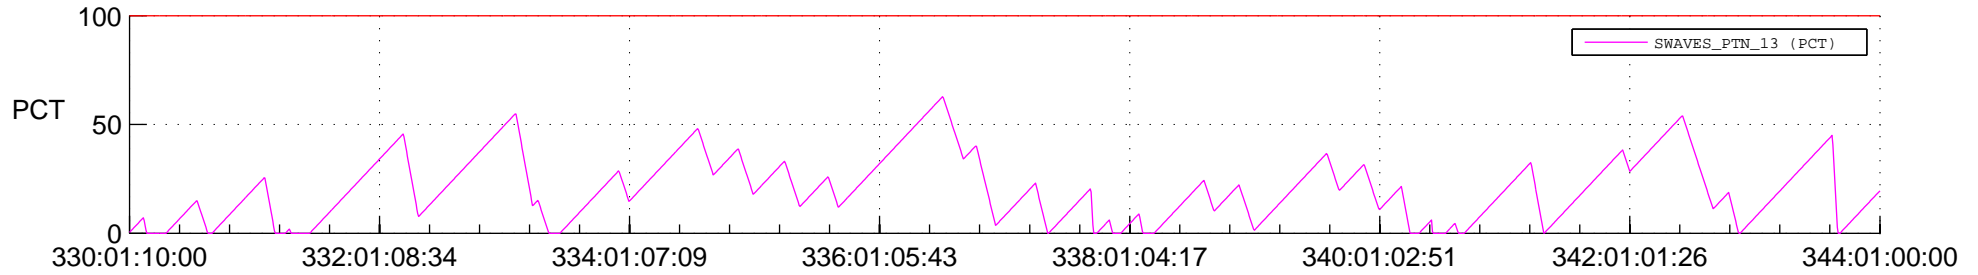

STEREO AHEAD SSR PCT Full Prediction

SWAVES_Percent_Full_Prediction

IMPACT_Percent_Full_Prediction

PLASTIC_Percent_Full_Prediction

Spacecraft_DownLink_Rate

Ground Time (2017:330:01:10:00.000 -2017:344:01:00:00.000)