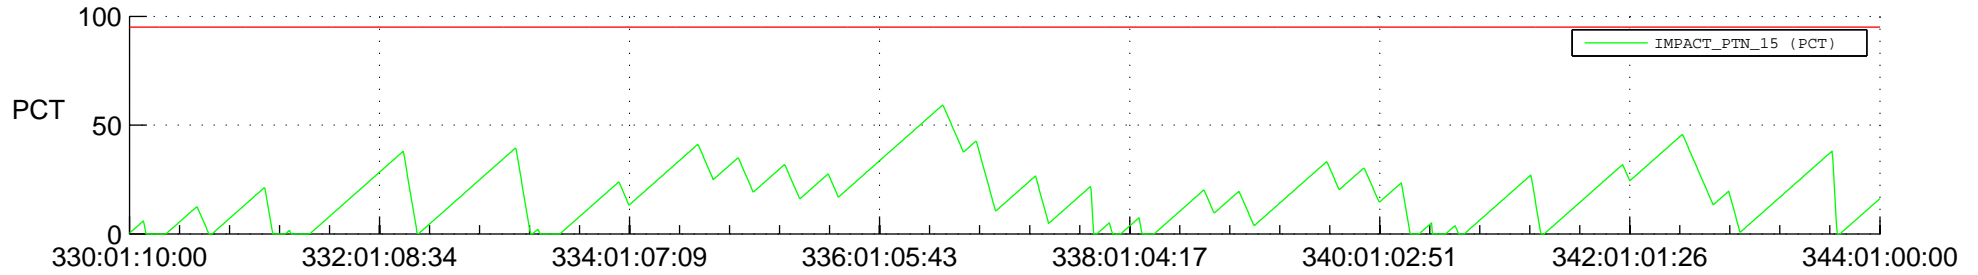

STEREO AHEAD SSR PCT Full Prediction

SWAVES_Percent_Full_Prediction

IMPACT_Percent_Full_Prediction

PLASTIC_Percent_Full_Prediction

Spacecraft_DownLink_Rate

Ground Time (2017:330:01:10:00.000 -2017:344:01:00:00.000)