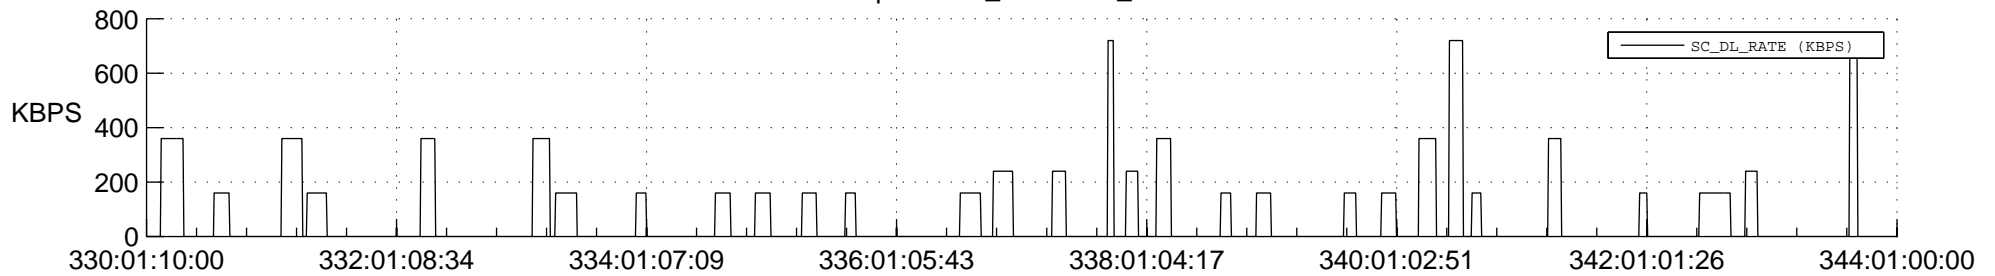

STEREO AHEAD SSR PCT Full Prediction

SWAVES_Percent_Full_Prediction

IMPACT_Percent_Full_Prediction

PLASTIC_Percent_Full_Prediction

Spacecraft_DownLink_Rate

Ground Time (2017:330:01:10:00.000 -2017:344:01:00:00.000)