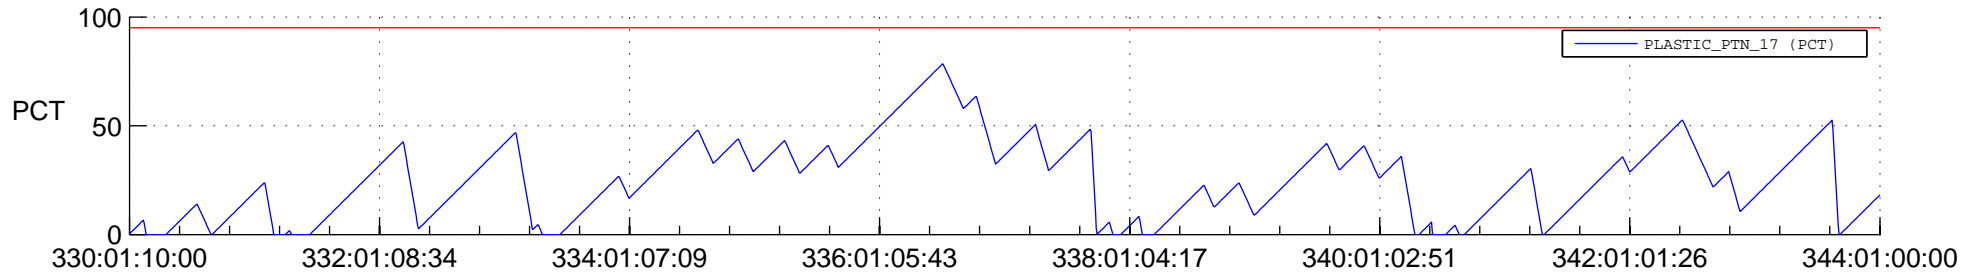

STEREO AHEAD SSR PCT Full Prediction

SWAVES_Percent_Full_Prediction

IMPACT_Percent_Full_Prediction

PLASTIC_Percent_Full_Prediction

Spacecraft_DownLink_Rate

Ground Time (2017:330:01:10:00.000 -2017:344:01:00:00.000)