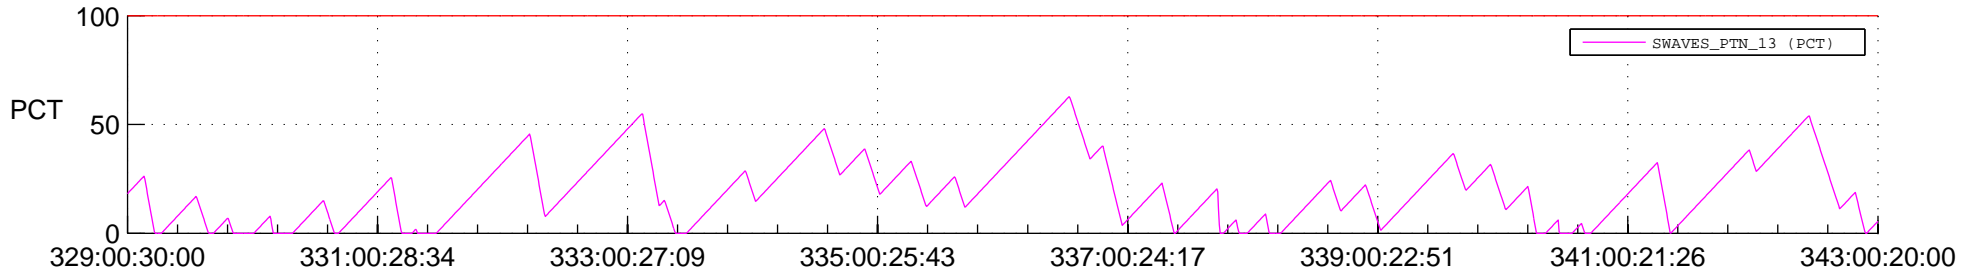

STEREO AHEAD SSR PCT Full Prediction

SWAVES_Percent_Full_Prediction

IMPACT_Percent_Full_Prediction

PLASTIC_Percent_Full_Prediction

Spacecraft_DownLink_Rate

Ground Time (2017:329:00:30:00.000 -2017:343:00:20:00.000)