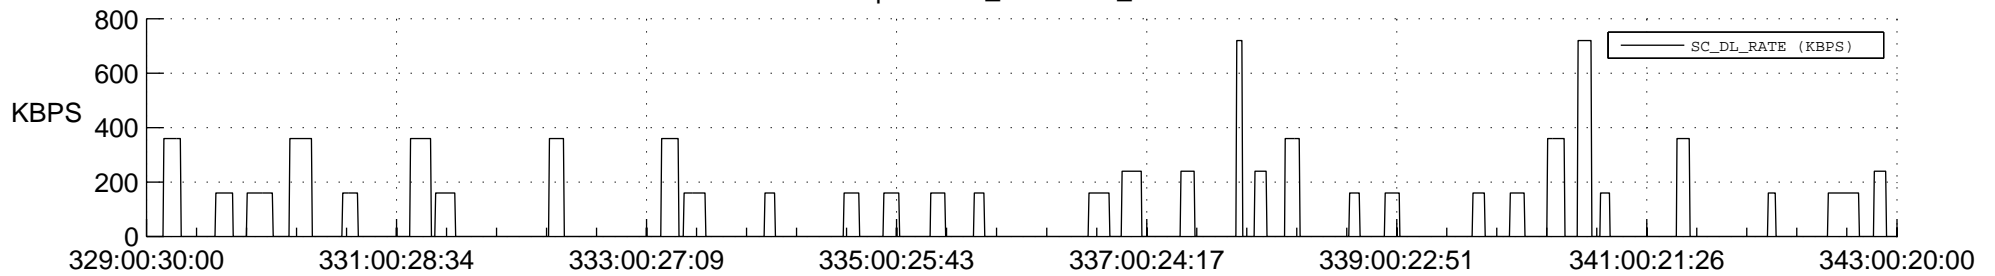

STEREO AHEAD SSR PCT Full Prediction

SWAVES_Percent_Full_Prediction

IMPACT_Percent_Full_Prediction

PLASTIC_Percent_Full_Prediction

Spacecraft_DownLink_Rate

Ground Time (2017:329:00:30:00.000 -2017:343:00:20:00.000)