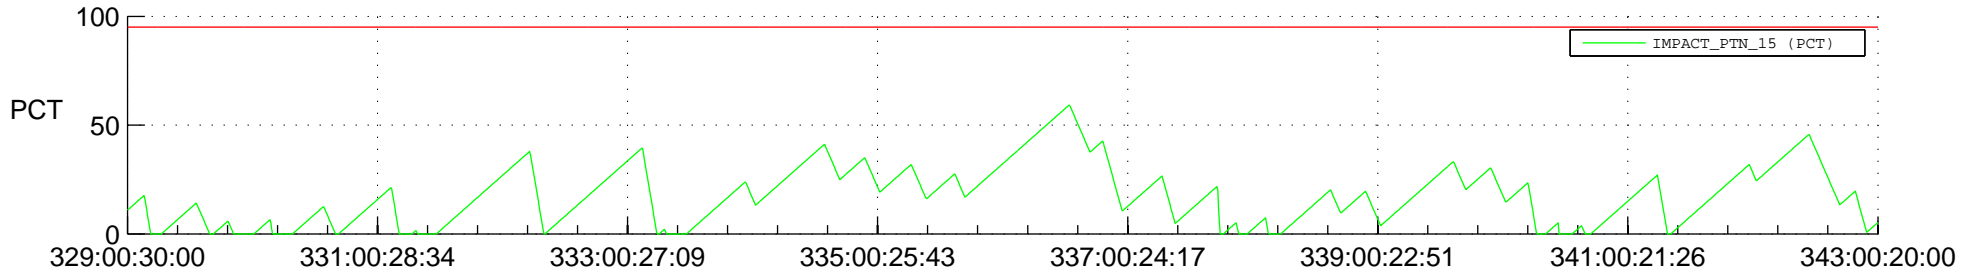

STEREO AHEAD SSR PCT Full Prediction

SWAVES_Percent_Full_Prediction

IMPACT_Percent_Full_Prediction

PLASTIC_Percent_Full_Prediction

Spacecraft_DownLink_Rate

Ground Time (2017:329:00:30:00.000 -2017:343:00:20:00.000)