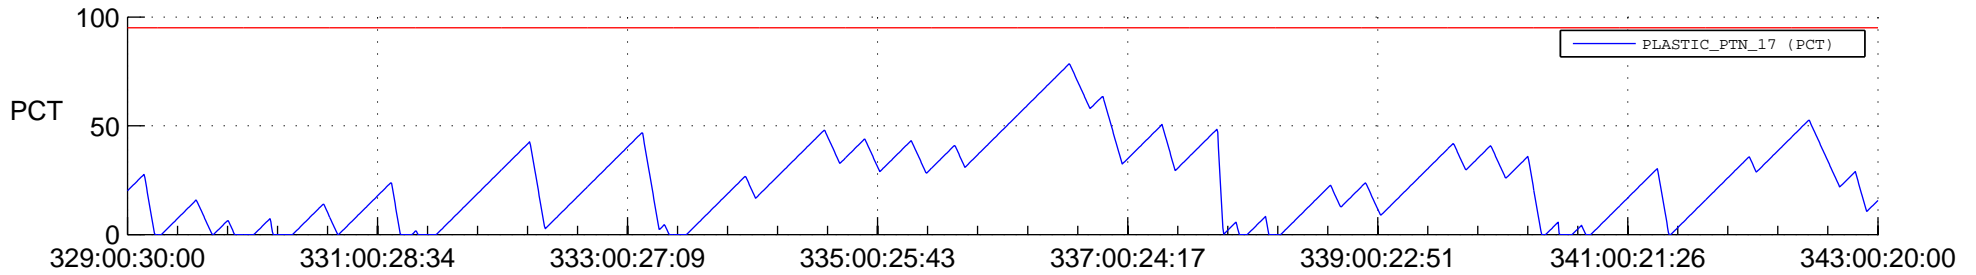

STEREO AHEAD SSR PCT Full Prediction

SWAVES_Percent_Full_Prediction

IMPACT_Percent_Full_Prediction

PLASTIC_Percent_Full_Prediction

Spacecraft_DownLink_Rate

Ground Time (2017:329:00:30:00.000 -2017:343:00:20:00.000)