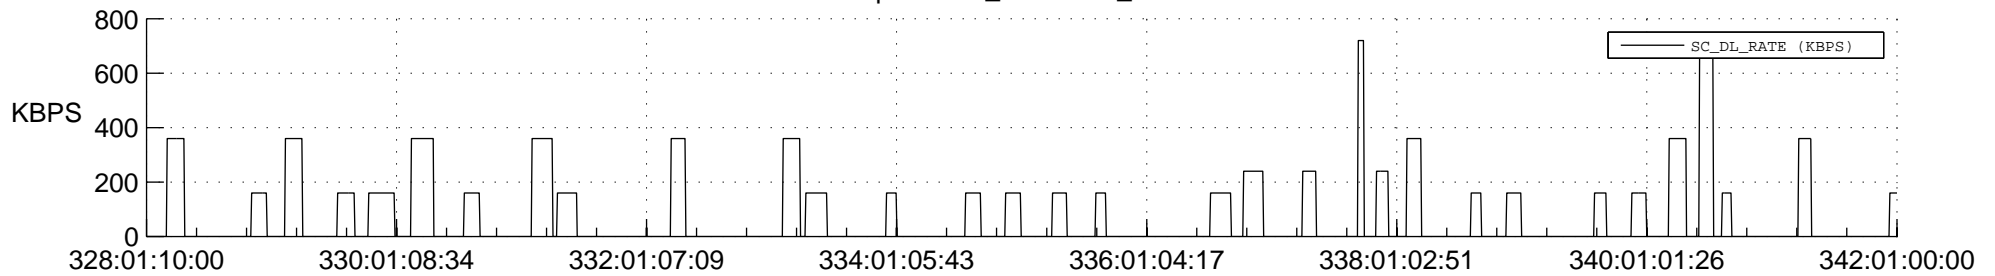

STEREO AHEAD SSR PCT Full Prediction

SWAVES_Percent_Full_Prediction

IMPACT_Percent_Full_Prediction

PLASTIC_Percent_Full_Prediction

Spacecraft_DownLink_Rate

Ground Time (2017:328:01:10:00.000 -2017:342:01:00:00.000)