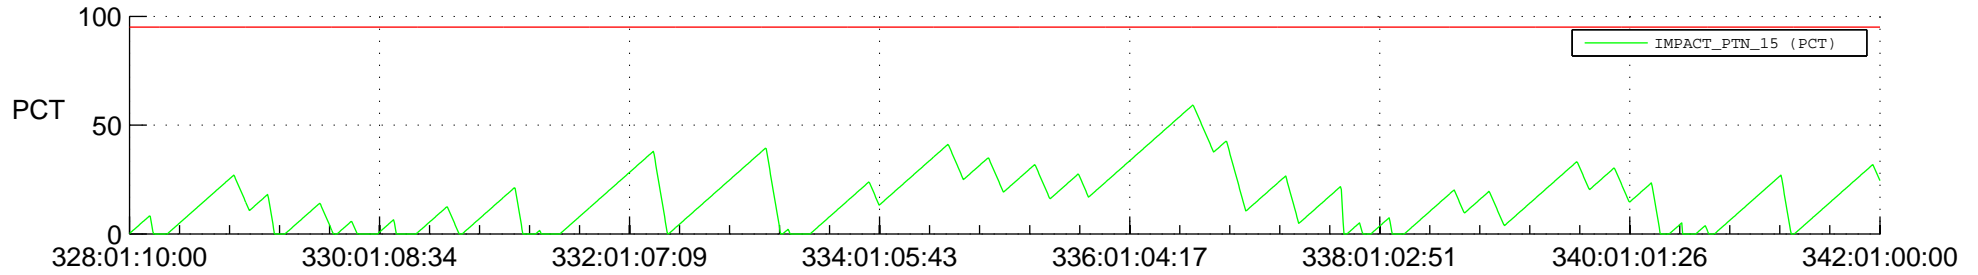

STEREO AHEAD SSR PCT Full Prediction

SWAVES_Percent_Full_Prediction

IMPACT_Percent_Full_Prediction

PLASTIC_Percent_Full_Prediction

Spacecraft_DownLink_Rate

Ground Time (2017:328:01:10:00.000 -2017:342:01:00:00.000)