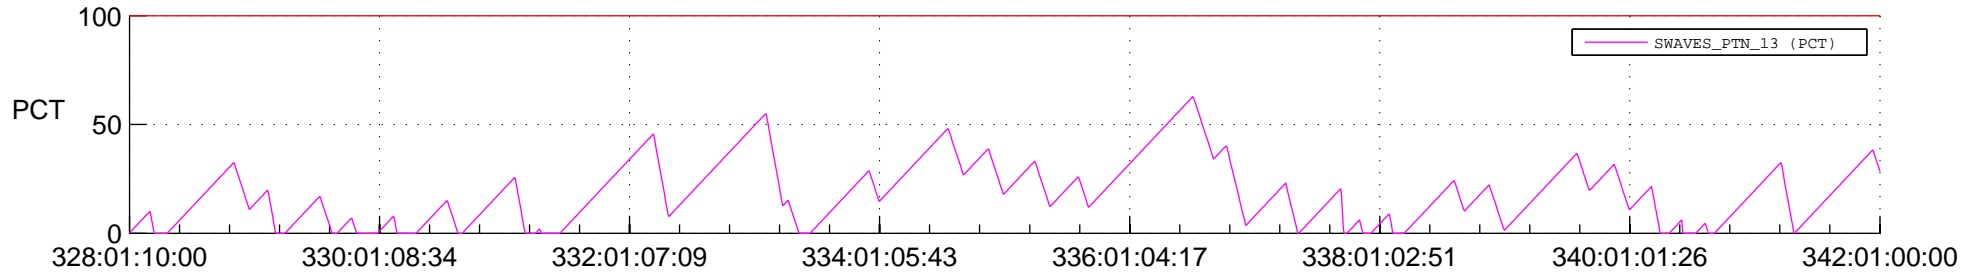

STEREO AHEAD SSR PCT Full Prediction

SWAVES_Percent_Full_Prediction

IMPACT_Percent_Full_Prediction

PLASTIC_Percent_Full_Prediction

Spacecraft_DownLink_Rate

Ground Time (2017:328:01:10:00.000 -2017:342:01:00:00.000)