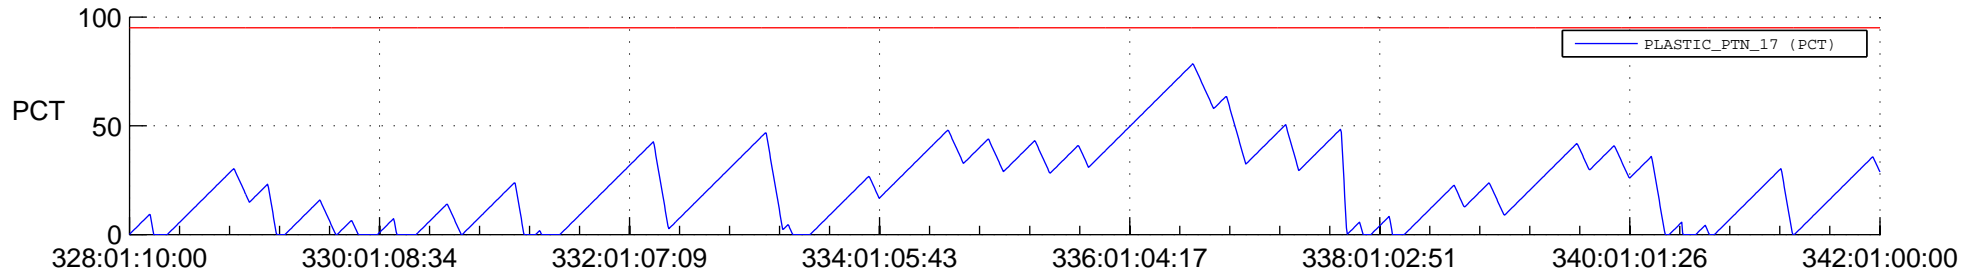

STEREO AHEAD SSR PCT Full Prediction

SWAVES_Percent_Full_Prediction

IMPACT_Percent_Full_Prediction

PLASTIC_Percent_Full_Prediction

Spacecraft_DownLink_Rate

Ground Time (2017:328:01:10:00.000 -2017:342:01:00:00.000)