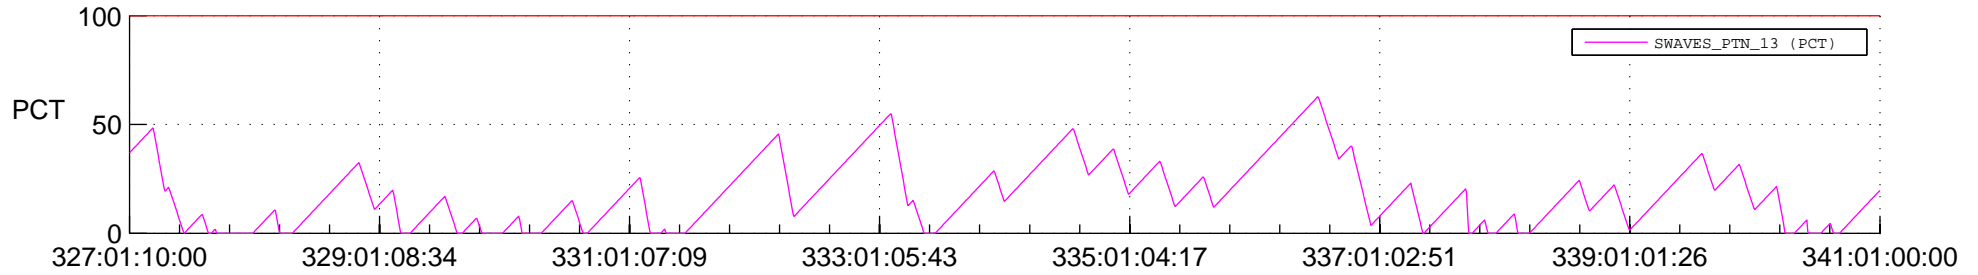

# STEREO AHEAD SSR PCT Full Prediction

## SWAVES\_Percent\_Full\_Prediction

## Spacecraft\_DownLink\_Rate

Ground Time (2017:327:01:10:00.000 -2017:341:01:00:00.000)