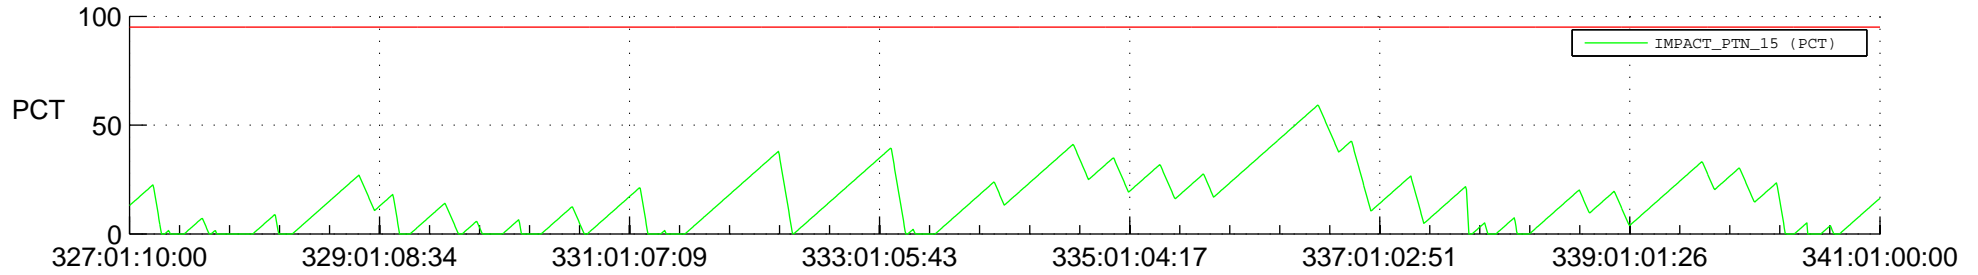

IMPACT_Percent_Full_Prediction