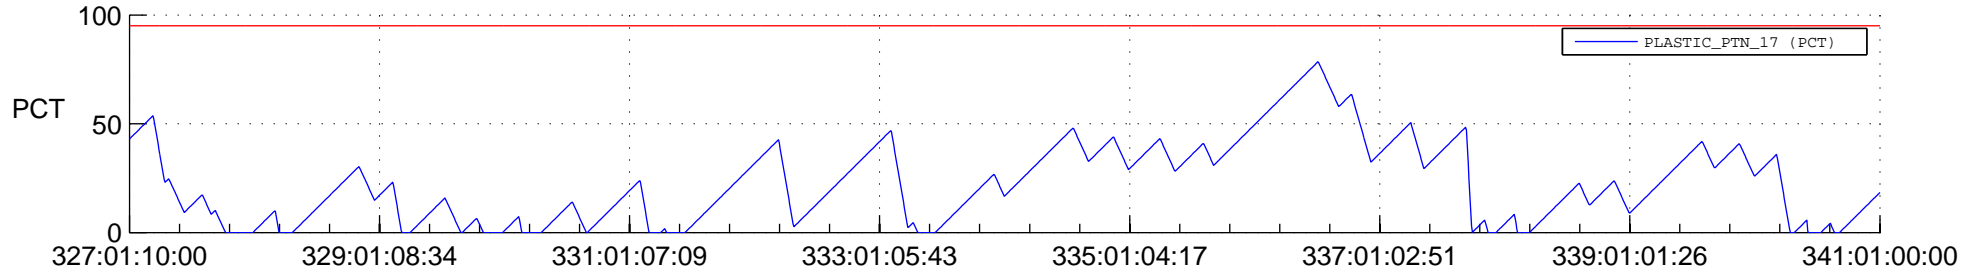

# STEREO AHEAD SSR PCT Full Prediction

## SWAVES\_Percent\_Full\_Prediction

## Spacecraft\_DownLink\_Rate

Ground Time (2017:327:01:10:00.000 -2017:341:01:00:00.000)