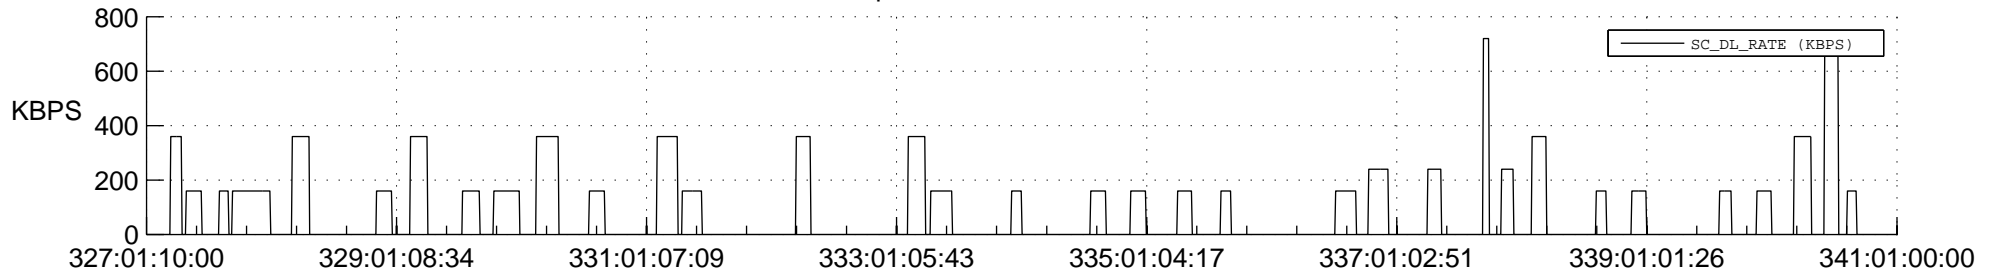

## Spacecraft\_DownLink\_Rate

Ground Time (2017:327:01:10:00.000 -2017:341:01:00:00.000)