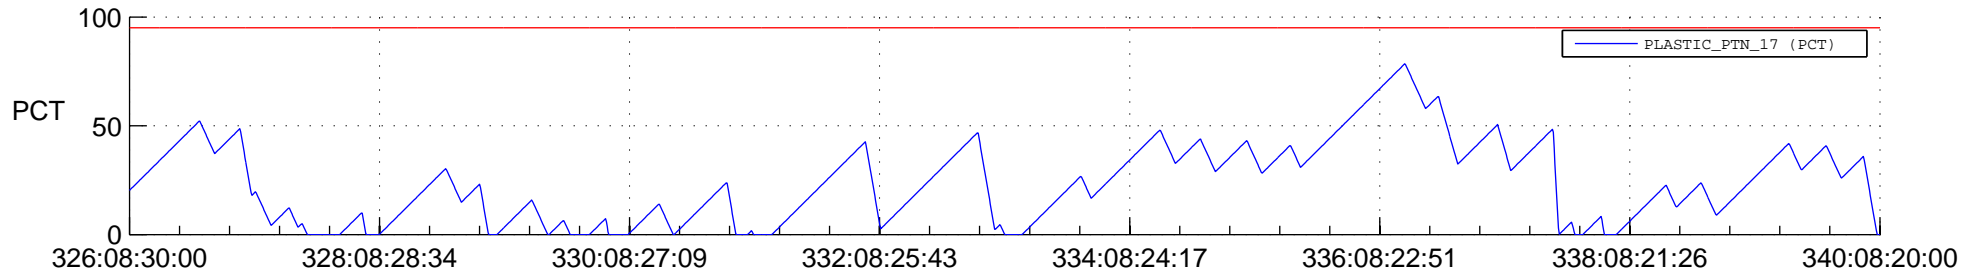

## SWAVES\_Percent\_Full\_Prediction

## Spacecraft\_DownLink\_Rate

Ground Time (2017:326:08:30:00.000 -2017:340:08:20:00.000)