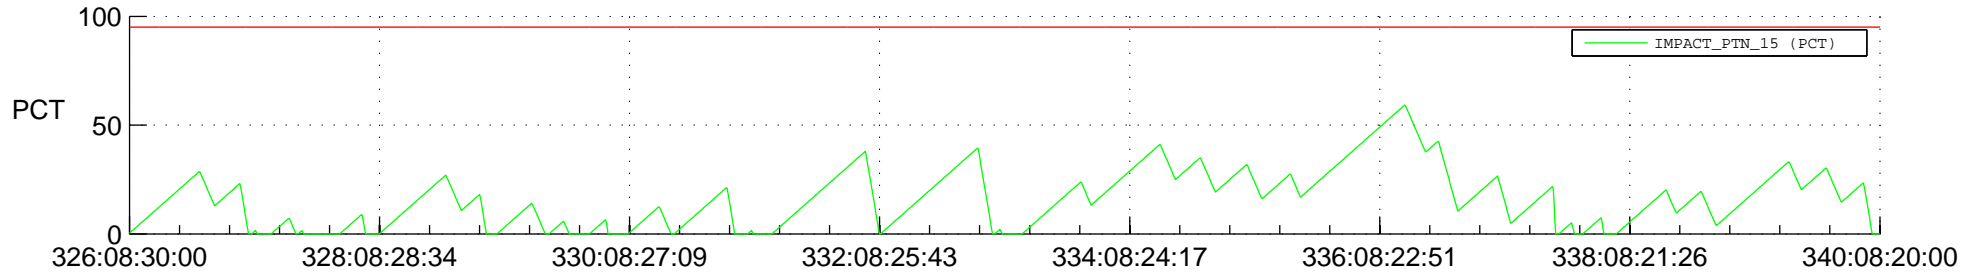

IMPACT_Percent_Full_Prediction