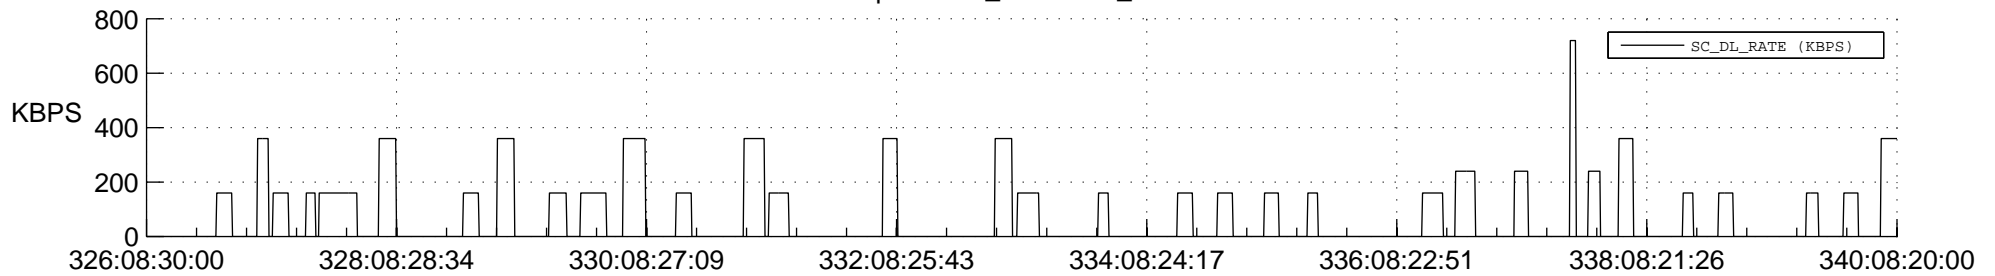

## Spacecraft\_DownLink\_Rate

Ground Time (2017:326:08:30:00.000 -2017:340:08:20:00.000)