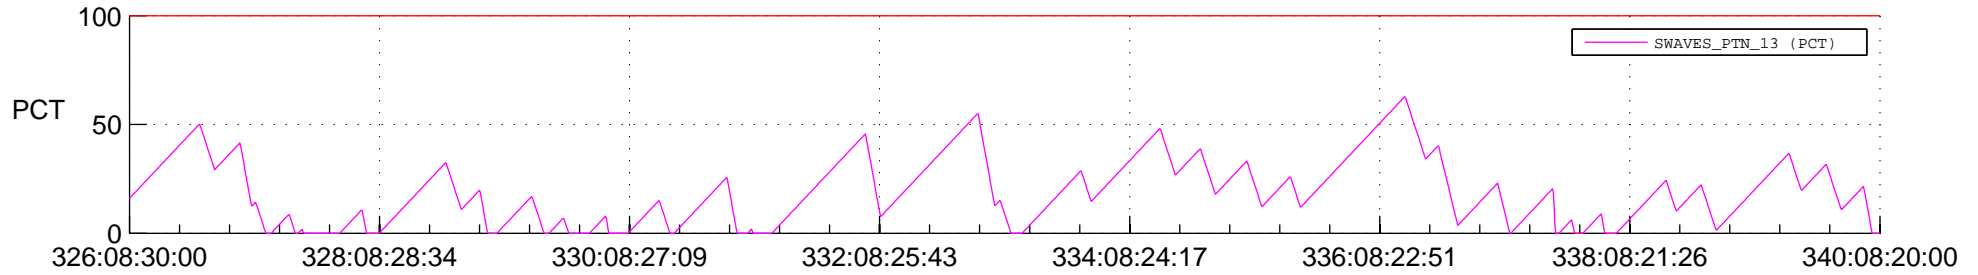

## SWAVES\_Percent\_Full\_Prediction

## Spacecraft\_DownLink\_Rate

Ground Time (2017:326:08:30:00.000 -2017:340:08:20:00.000)