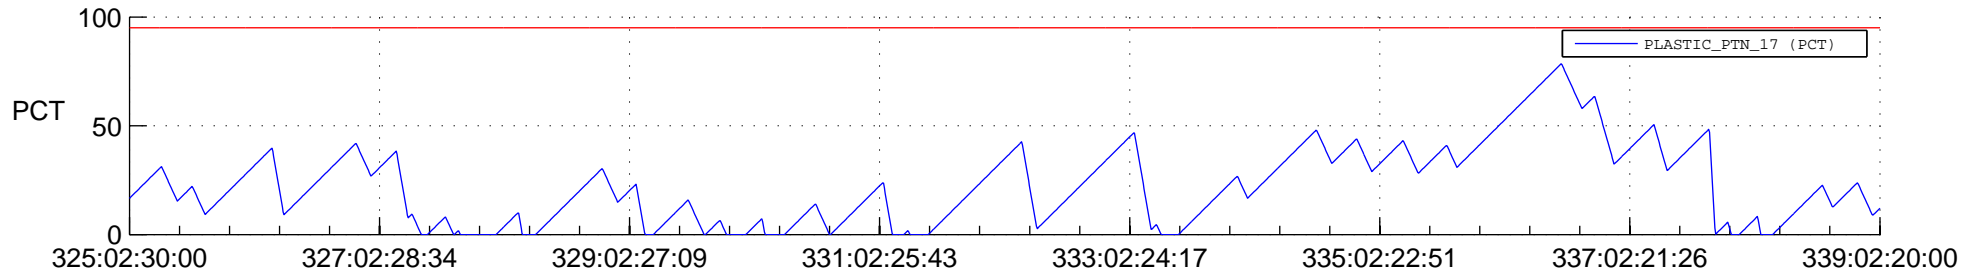

STEREO AHEAD SSR PCT Full Prediction

SWAVES_Percent_Full_Prediction

IMPACT_Percent_Full_Prediction

PLASTIC_Percent_Full_Prediction

Spacecraft_DownLink_Rate

Ground Time (2017:325:02:30:00.000 -2017:339:02:20:00.000)