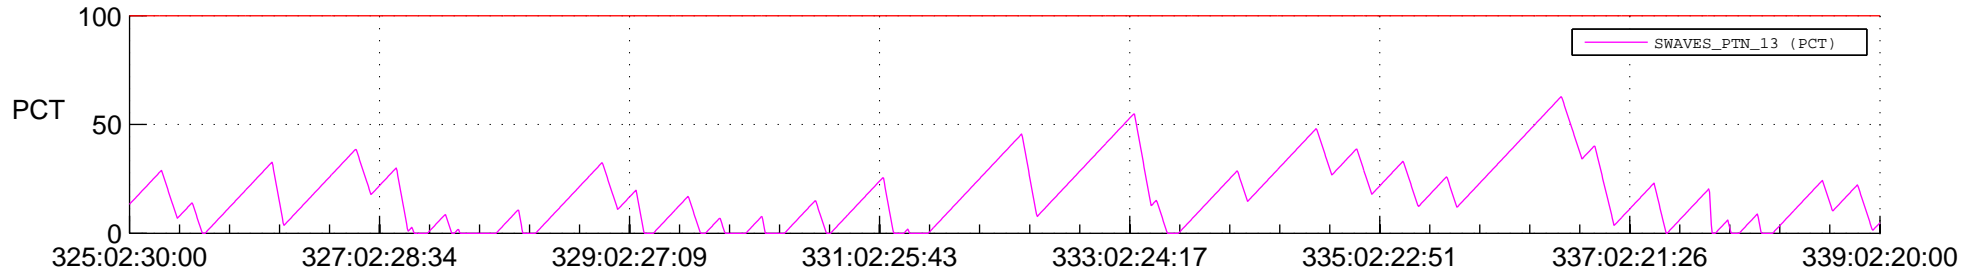

STEREO AHEAD SSR PCT Full Prediction

SWAVES_Percent_Full_Prediction

IMPACT_Percent_Full_Prediction

PLASTIC_Percent_Full_Prediction

Spacecraft_DownLink_Rate

Ground Time (2017:325:02:30:00.000 -2017:339:02:20:00.000)