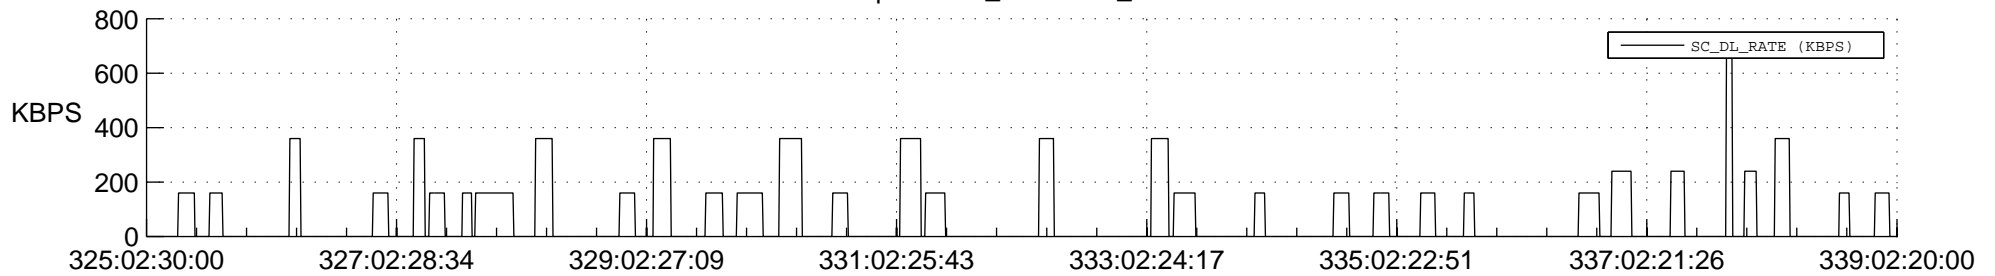

STEREO AHEAD SSR PCT Full Prediction

SWAVES_Percent_Full_Prediction

IMPACT_Percent_Full_Prediction

PLASTIC_Percent_Full_Prediction

Spacecraft_DownLink_Rate

Ground Time (2017:325:02:30:00.000 -2017:339:02:20:00.000)