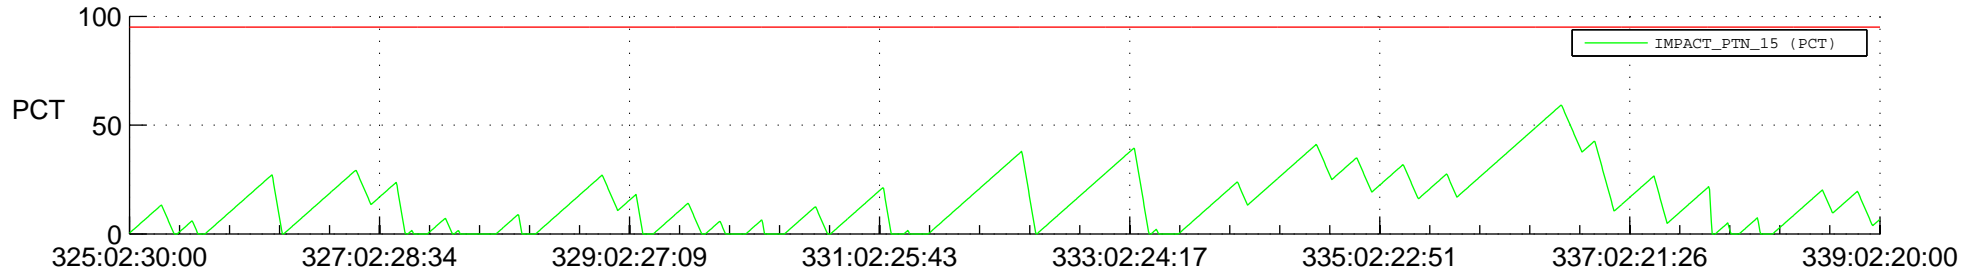

STEREO AHEAD SSR PCT Full Prediction

SWAVES_Percent_Full_Prediction

IMPACT_Percent_Full_Prediction

PLASTIC_Percent_Full_Prediction

Spacecraft_DownLink_Rate

Ground Time (2017:325:02:30:00.000 -2017:339:02:20:00.000)