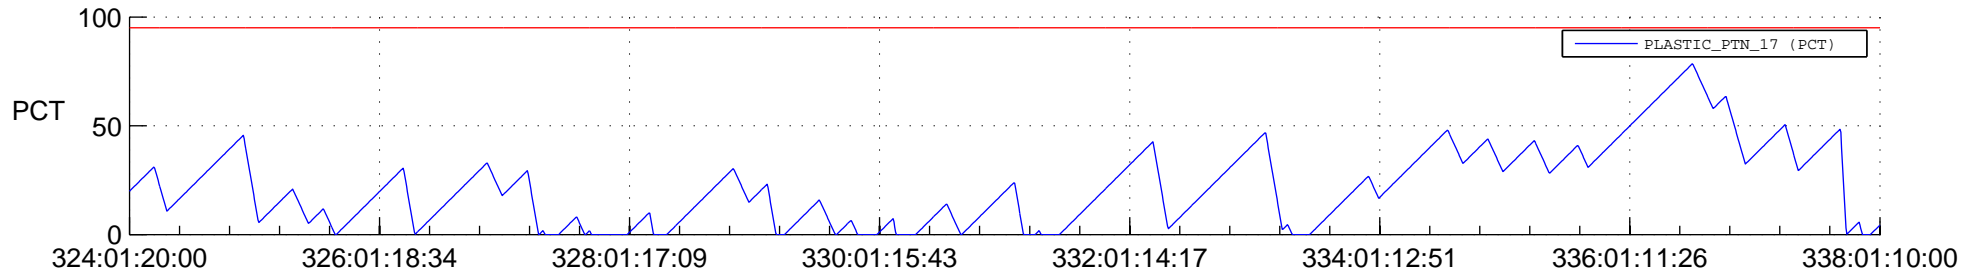

STEREO AHEAD SSR PCT Full Prediction

SWAVES_Percent_Full_Prediction

IMPACT_Percent_Full_Prediction

PLASTIC_Percent_Full_Prediction

Spacecraft_DownLink_Rate

Ground Time (2017:324:01:20:00.000 -2017:338:01:10:00.000)