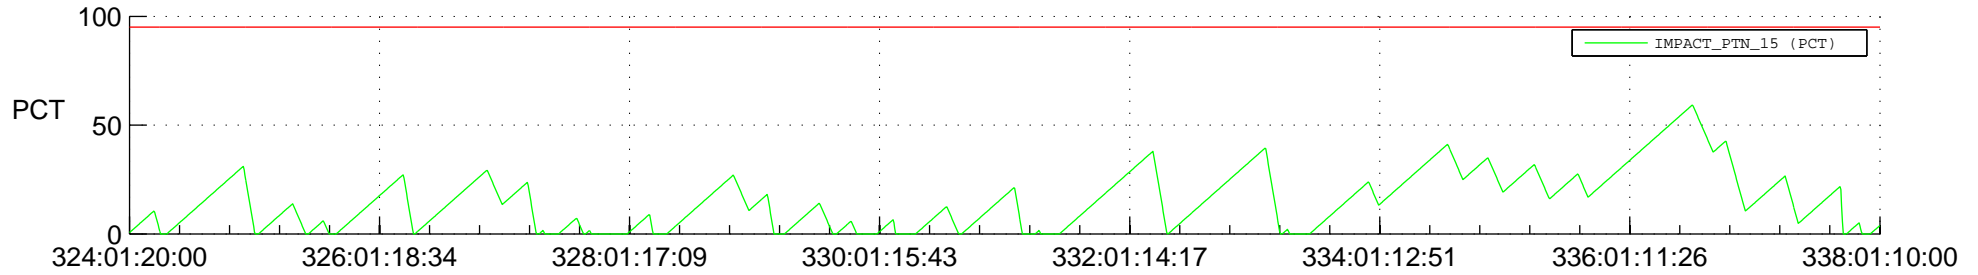

STEREO AHEAD SSR PCT Full Prediction

SWAVES_Percent_Full_Prediction

IMPACT_Percent_Full_Prediction

PLASTIC_Percent_Full_Prediction

Spacecraft_DownLink_Rate

Ground Time (2017:324:01:20:00.000 -2017:338:01:10:00.000)