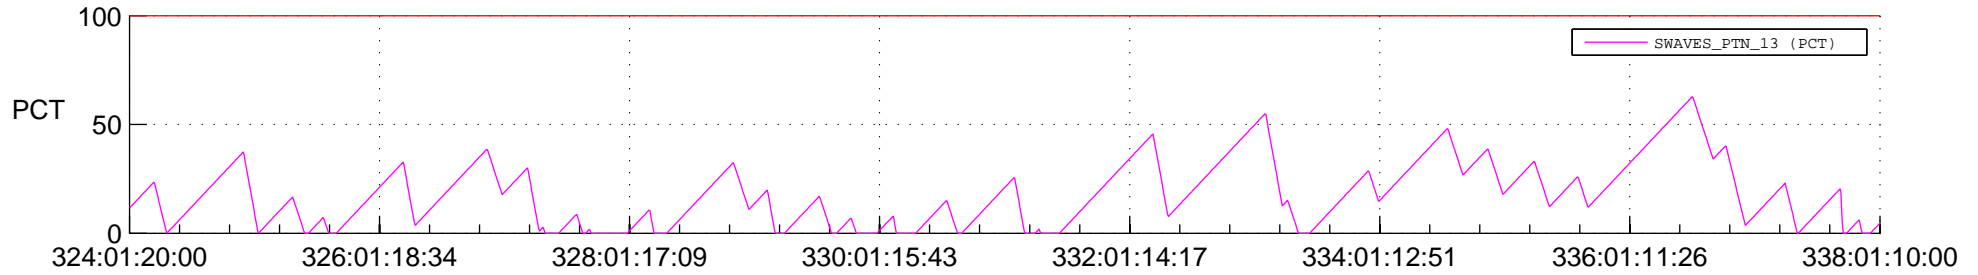

STEREO AHEAD SSR PCT Full Prediction

SWAVES_Percent_Full_Prediction

IMPACT_Percent_Full_Prediction

PLASTIC_Percent_Full_Prediction

Spacecraft_DownLink_Rate

Ground Time (2017:324:01:20:00.000 -2017:338:01:10:00.000)