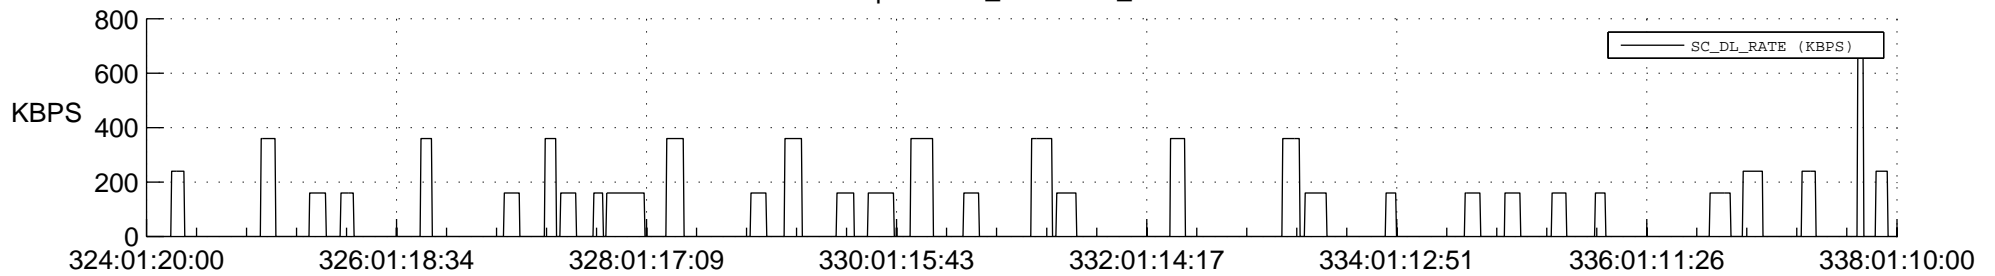

STEREO AHEAD SSR PCT Full Prediction

SWAVES_Percent_Full_Prediction

IMPACT_Percent_Full_Prediction

PLASTIC_Percent_Full_Prediction

Spacecraft_DownLink_Rate

Ground Time (2017:324:01:20:00.000 -2017:338:01:10:00.000)