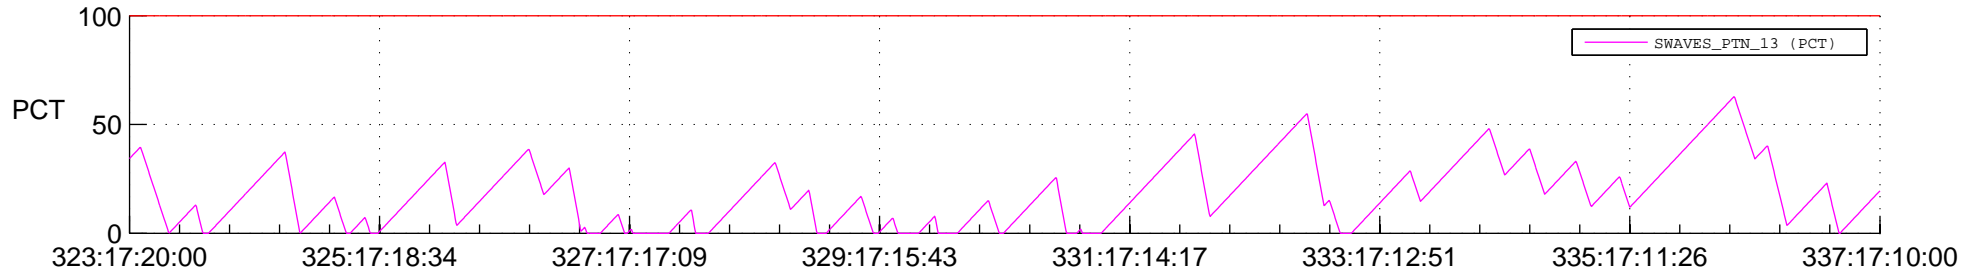

# STEREO AHEAD SSR PCT Full Prediction

## SWAVES\_Percent\_Full\_Prediction

## Spacecraft\_DownLink\_Rate

Ground Time (2017:323:17:20:00.000 -2017:337:17:10:00.000)