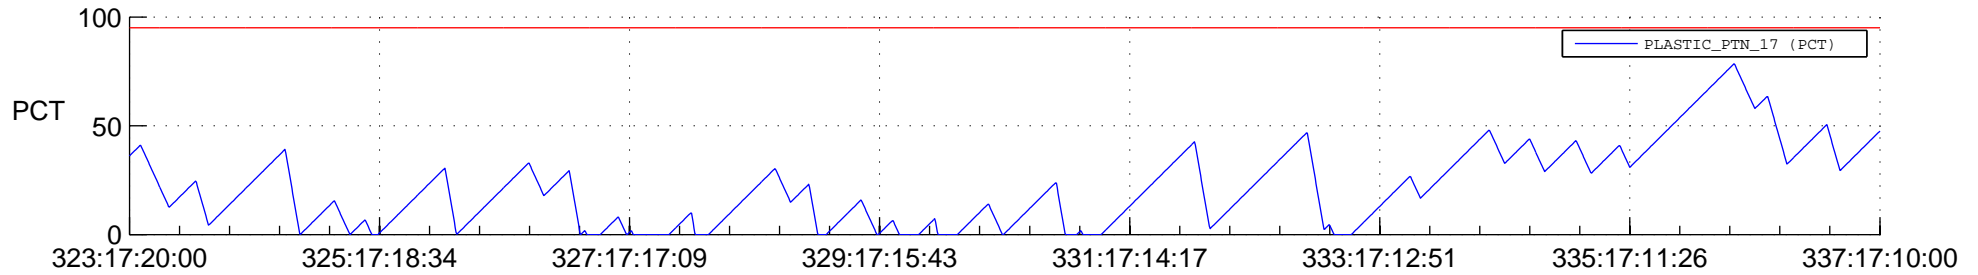

# STEREO AHEAD SSR PCT Full Prediction

## SWAVES\_Percent\_Full\_Prediction

## Spacecraft\_DownLink\_Rate

Ground Time (2017:323:17:20:00.000 -2017:337:17:10:00.000)