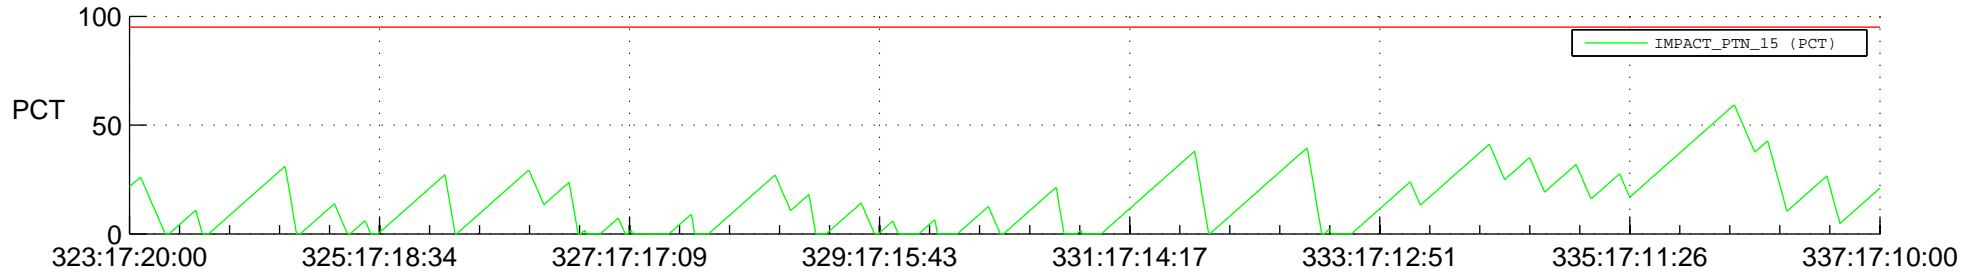

IMPACT_Percent_Full_Prediction