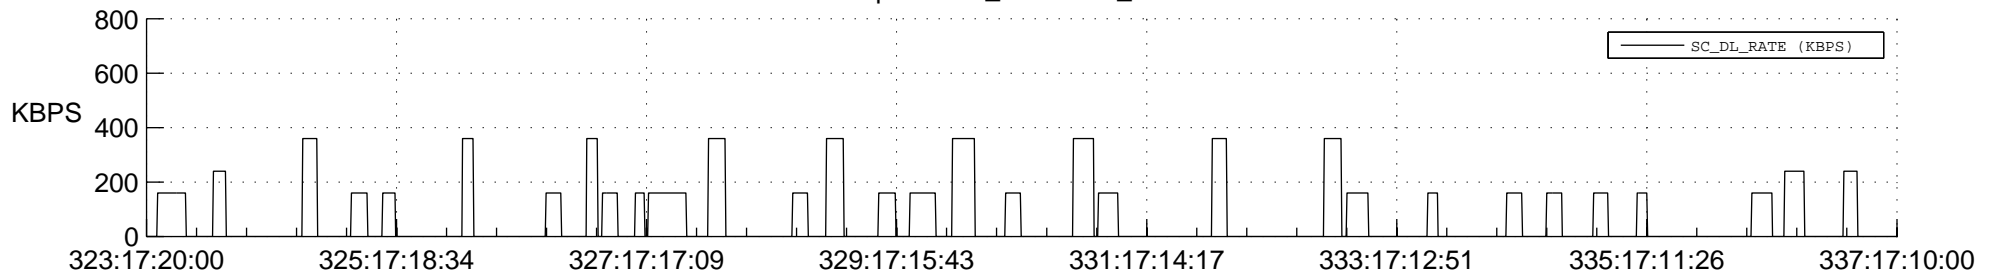

## Spacecraft\_DownLink\_Rate

Ground Time (2017:323:17:20:00.000 -2017:337:17:10:00.000)