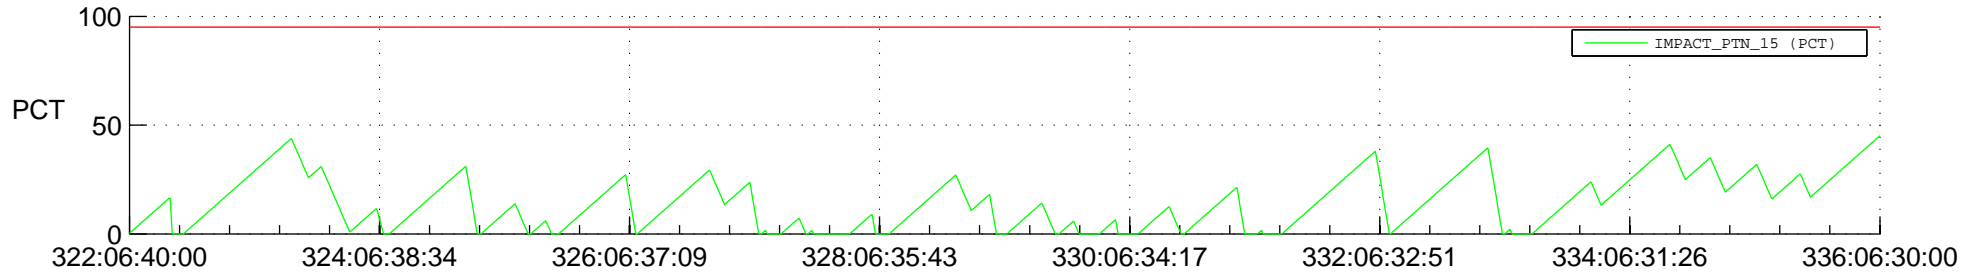

STEREO AHEAD SSR PCT Full Prediction

SWAVES_Percent_Full_Prediction

IMPACT_Percent_Full_Prediction

PLASTIC_Percent_Full_Prediction

Spacecraft_DownLink_Rate

Ground Time (2017:322:06:40:00.000 -2017:336:06:30:00.000)