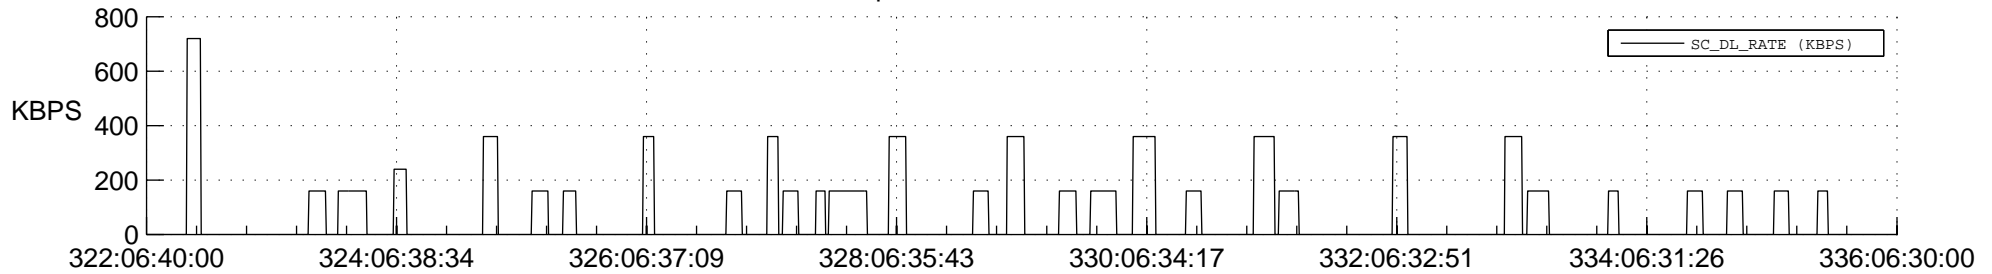

STEREO AHEAD SSR PCT Full Prediction

SWAVES_Percent_Full_Prediction

IMPACT_Percent_Full_Prediction

PLASTIC_Percent_Full_Prediction

Spacecraft_DownLink_Rate

Ground Time (2017:322:06:40:00.000 -2017:336:06:30:00.000)