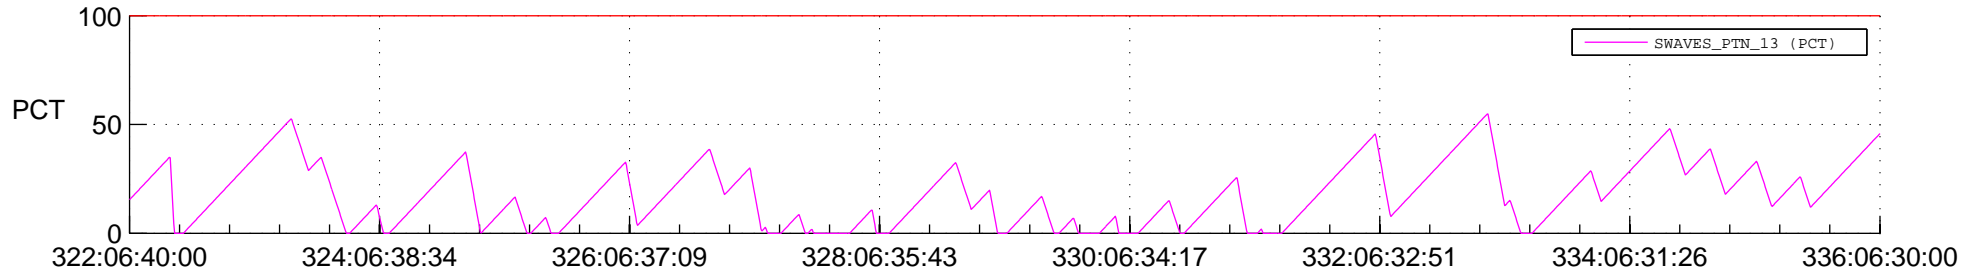

STEREO AHEAD SSR PCT Full Prediction

SWAVES_Percent_Full_Prediction

IMPACT_Percent_Full_Prediction

PLASTIC_Percent_Full_Prediction

Spacecraft_DownLink_Rate

Ground Time (2017:322:06:40:00.000 -2017:336:06:30:00.000)