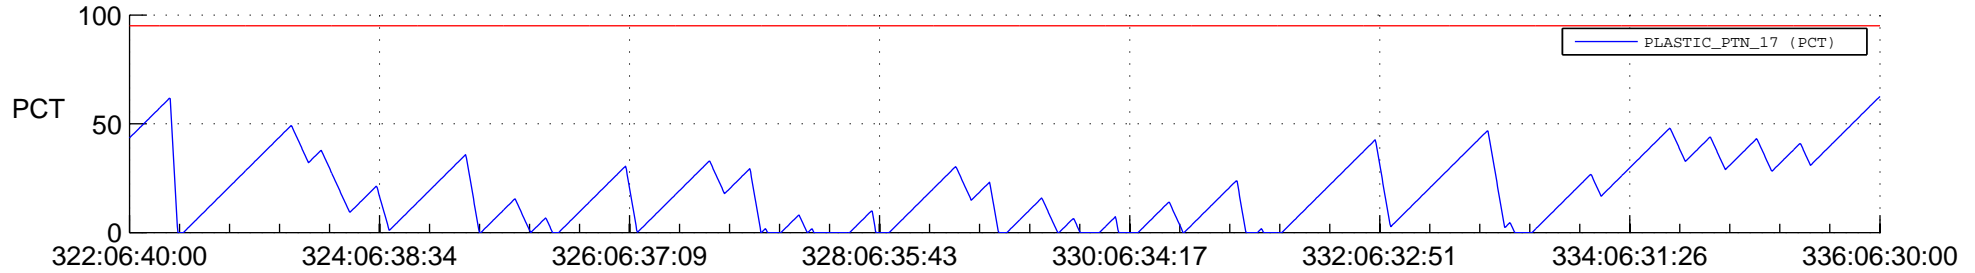

STEREO AHEAD SSR PCT Full Prediction

SWAVES_Percent_Full_Prediction

IMPACT_Percent_Full_Prediction

PLASTIC_Percent_Full_Prediction

Spacecraft_DownLink_Rate

Ground Time (2017:322:06:40:00.000 -2017:336:06:30:00.000)