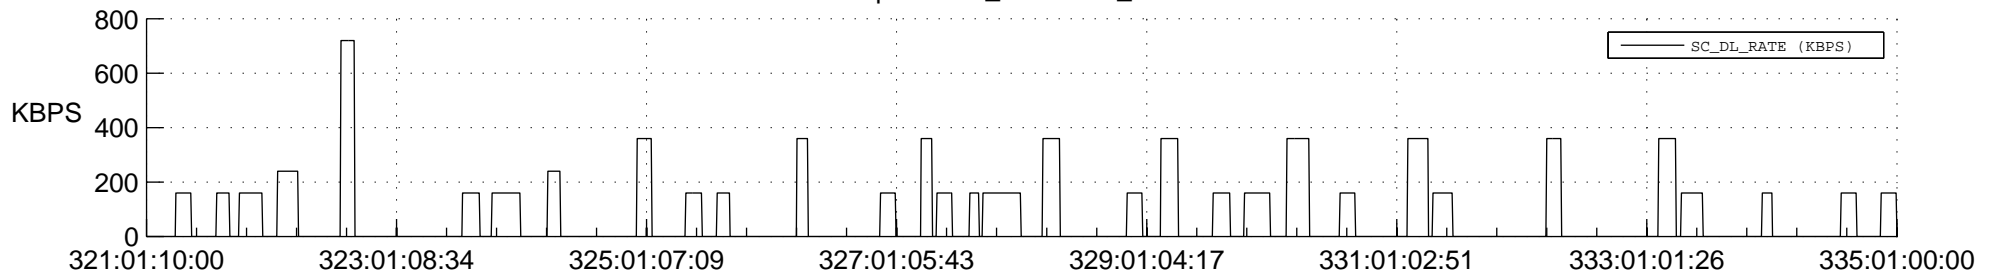

STEREO AHEAD SSR PCT Full Prediction

SWAVES_Percent_Full_Prediction

IMPACT_Percent_Full_Prediction

PLASTIC_Percent_Full_Prediction

Spacecraft_DownLink_Rate

Ground Time (2017:321:01:10:00.000 -2017:335:01:00:00.000)