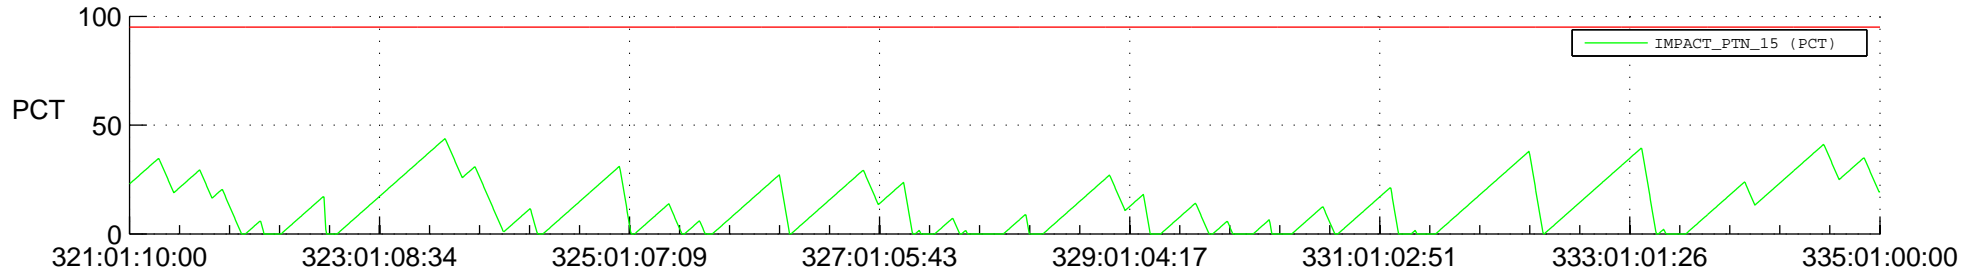

STEREO AHEAD SSR PCT Full Prediction

SWAVES_Percent_Full_Prediction

IMPACT_Percent_Full_Prediction

PLASTIC_Percent_Full_Prediction

Spacecraft_DownLink_Rate

Ground Time (2017:321:01:10:00.000 -2017:335:01:00:00.000)