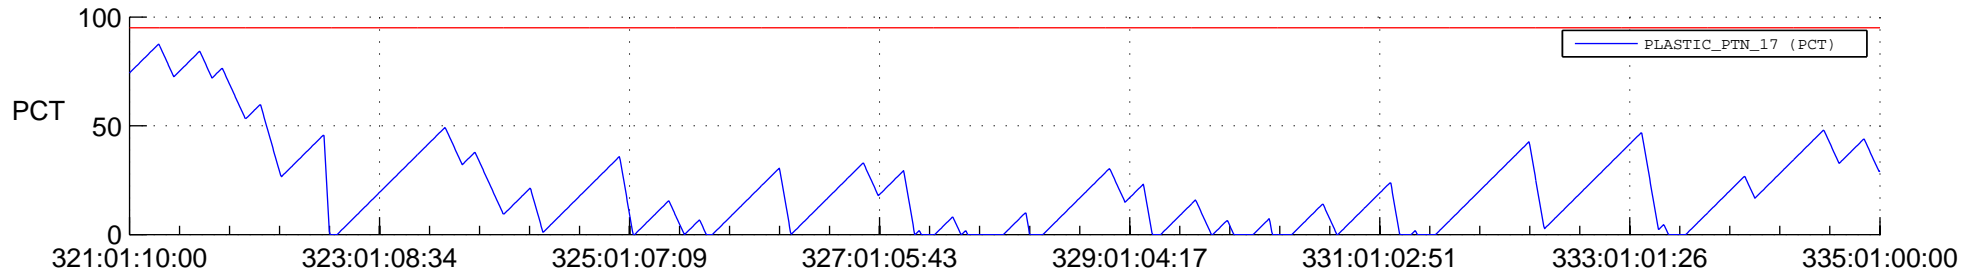

STEREO AHEAD SSR PCT Full Prediction

SWAVES_Percent_Full_Prediction

IMPACT_Percent_Full_Prediction

PLASTIC_Percent_Full_Prediction

Spacecraft_DownLink_Rate

Ground Time (2017:321:01:10:00.000 -2017:335:01:00:00.000)