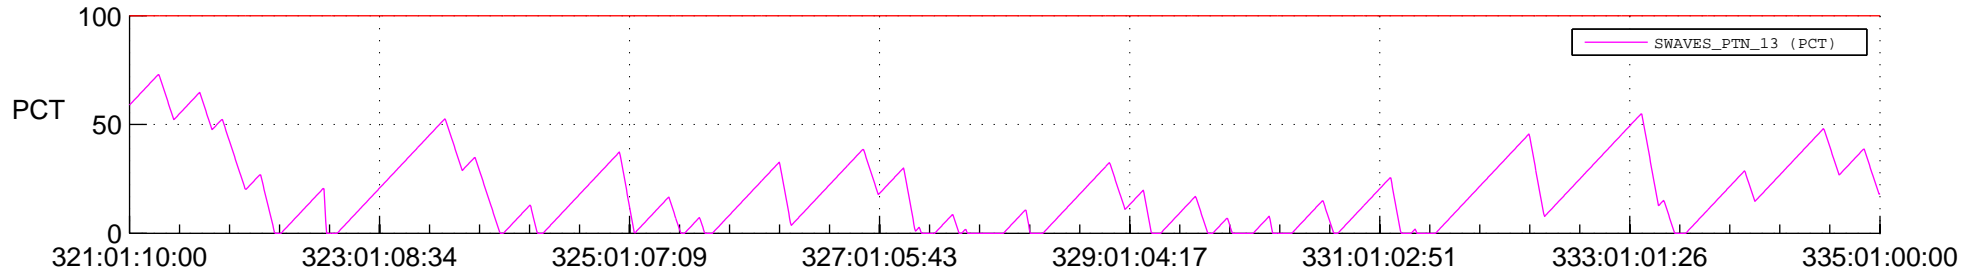

STEREO AHEAD SSR PCT Full Prediction

SWAVES_Percent_Full_Prediction

IMPACT_Percent_Full_Prediction

PLASTIC_Percent_Full_Prediction

Spacecraft_DownLink_Rate

Ground Time (2017:321:01:10:00.000 -2017:335:01:00:00.000)