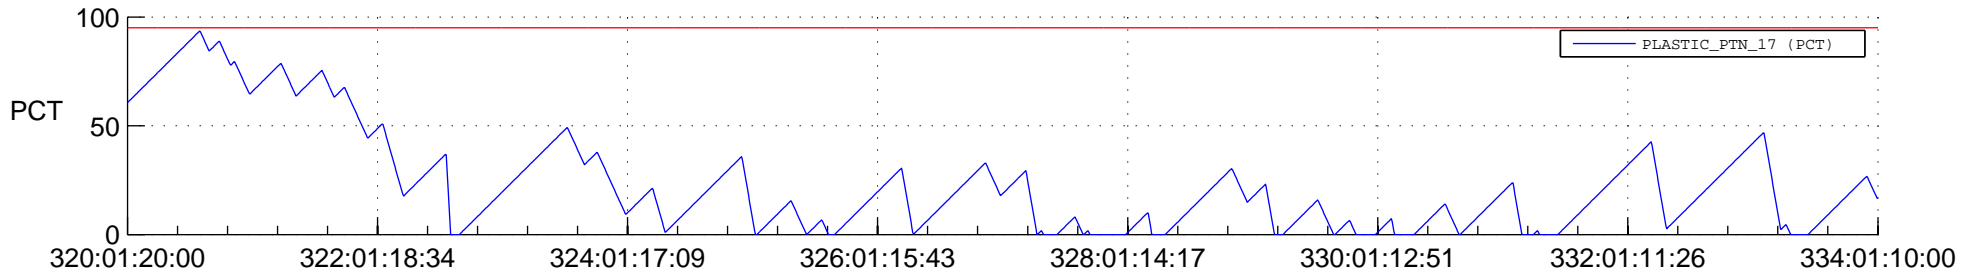

STEREO AHEAD SSR PCT Full Prediction

SWAVES_Percent_Full_Prediction

IMPACT_Percent_Full_Prediction

PLASTIC_Percent_Full_Prediction

Spacecraft_DownLink_Rate

Ground Time (2017:320:01:20:00.000 -2017:334:01:10:00.000)