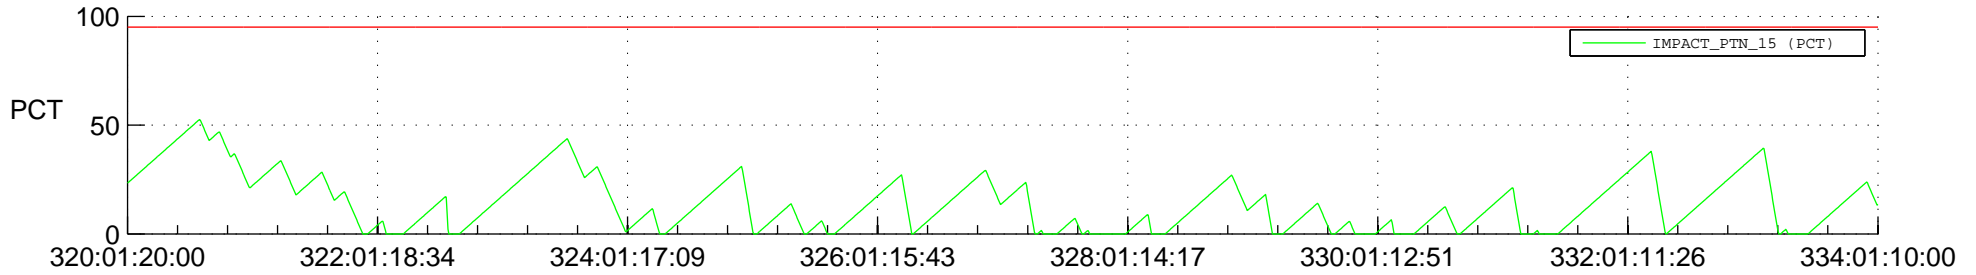

STEREO AHEAD SSR PCT Full Prediction

SWAVES_Percent_Full_Prediction

IMPACT_Percent_Full_Prediction

PLASTIC_Percent_Full_Prediction

Spacecraft_DownLink_Rate

Ground Time (2017:320:01:20:00.000 -2017:334:01:10:00.000)