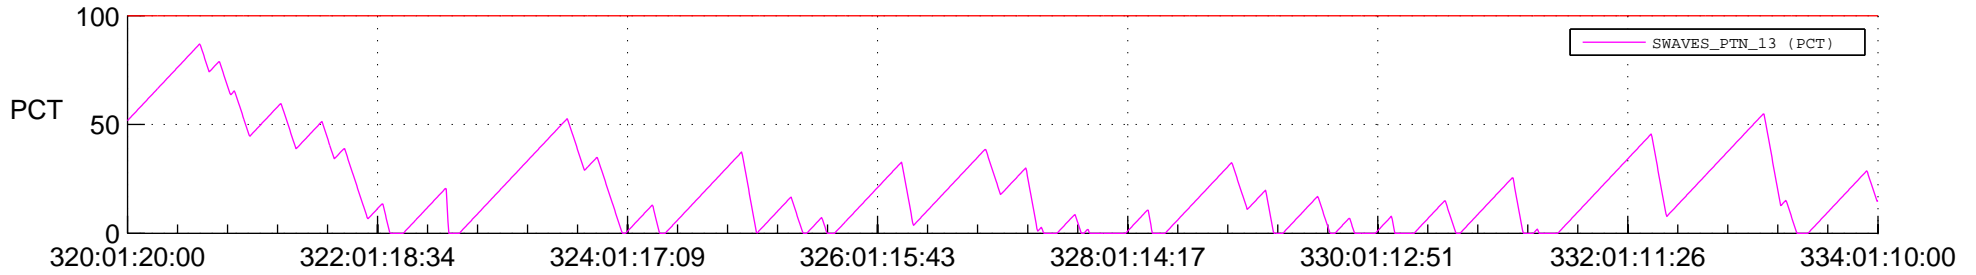

STEREO AHEAD SSR PCT Full Prediction

SWAVES_Percent_Full_Prediction

IMPACT_Percent_Full_Prediction

PLASTIC_Percent_Full_Prediction

Spacecraft_DownLink_Rate

Ground Time (2017:320:01:20:00.000 -2017:334:01:10:00.000)