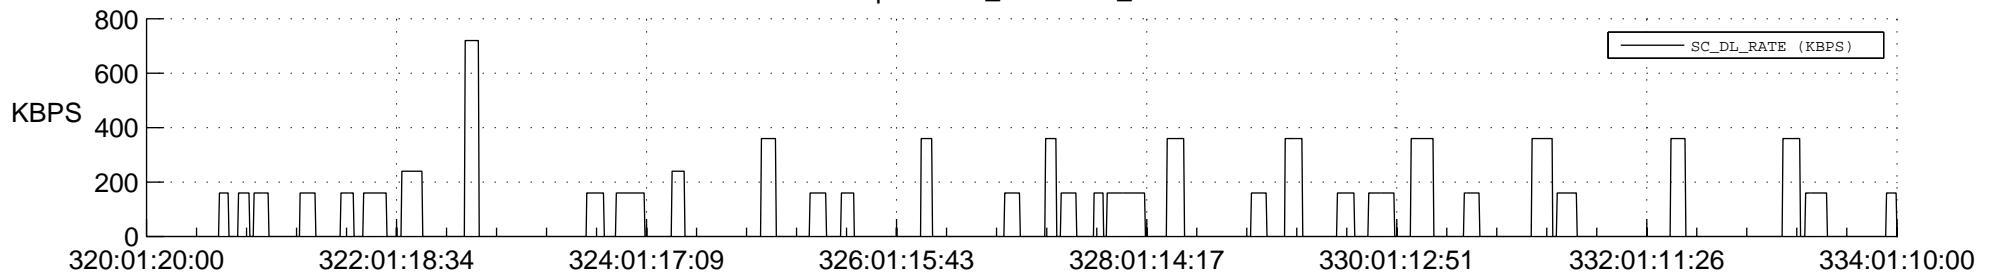

STEREO AHEAD SSR PCT Full Prediction

SWAVES_Percent_Full_Prediction

IMPACT_Percent_Full_Prediction

PLASTIC_Percent_Full_Prediction

Spacecraft_DownLink_Rate

Ground Time (2017:320:01:20:00.000 -2017:334:01:10:00.000)