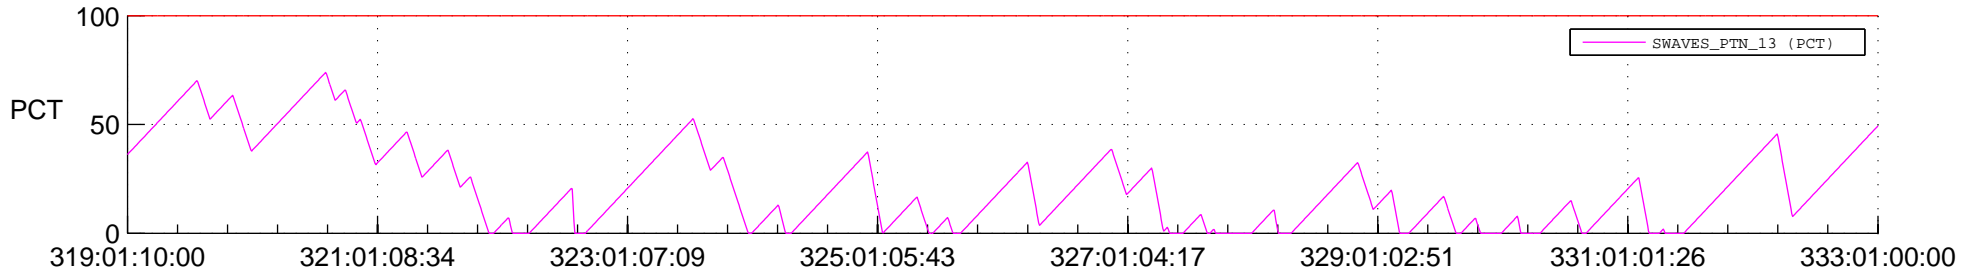

STEREO AHEAD SSR PCT Full Prediction

SWAVES_Percent_Full_Prediction

IMPACT_Percent_Full_Prediction

PLASTIC_Percent_Full_Prediction

Spacecraft_DownLink_Rate

Ground Time (2017:319:01:10:00.000 -2017:333:01:00:00.000)