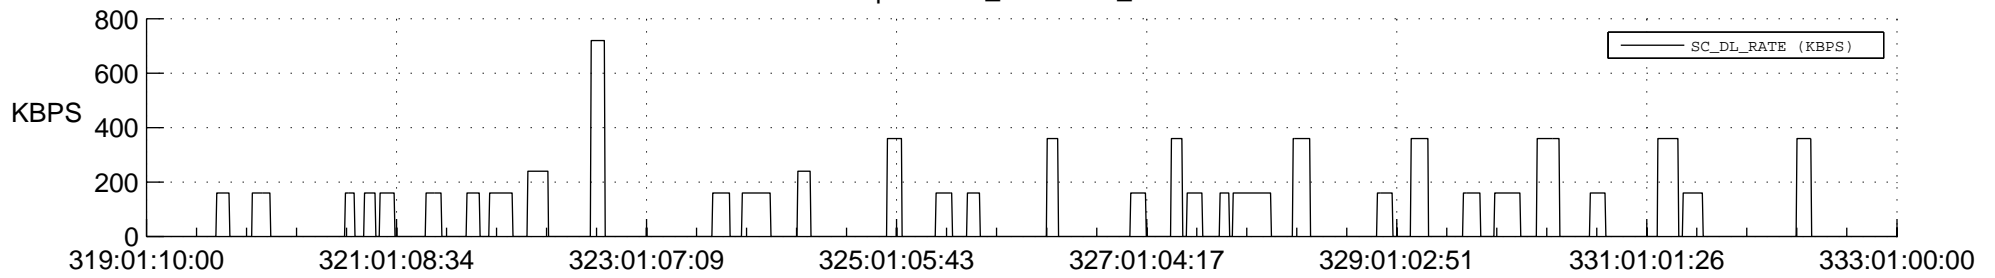

STEREO AHEAD SSR PCT Full Prediction

SWAVES_Percent_Full_Prediction

IMPACT_Percent_Full_Prediction

PLASTIC_Percent_Full_Prediction

Spacecraft_DownLink_Rate

Ground Time (2017:319:01:10:00.000 -2017:333:01:00:00.000)