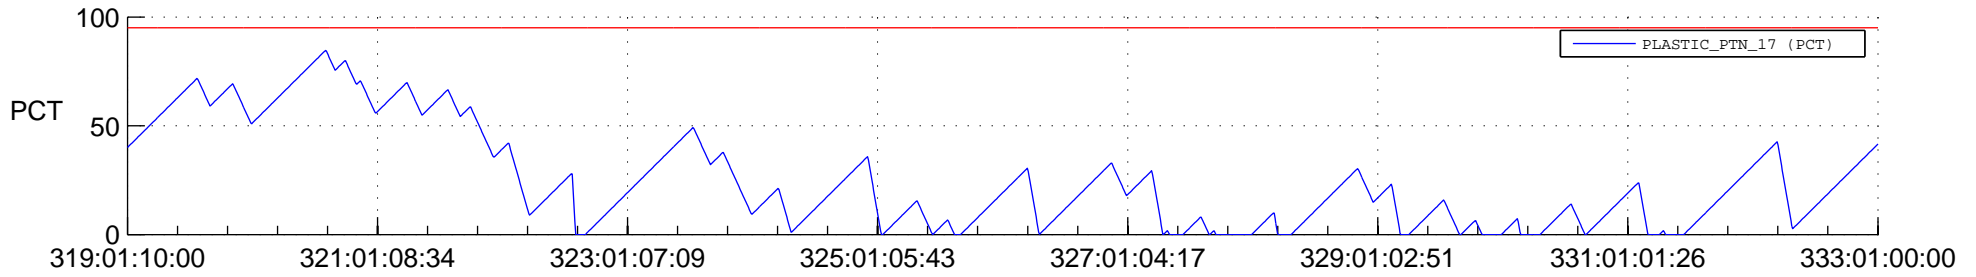

STEREO AHEAD SSR PCT Full Prediction

SWAVES_Percent_Full_Prediction

IMPACT_Percent_Full_Prediction

PLASTIC_Percent_Full_Prediction

Spacecraft_DownLink_Rate

Ground Time (2017:319:01:10:00.000 -2017:333:01:00:00.000)