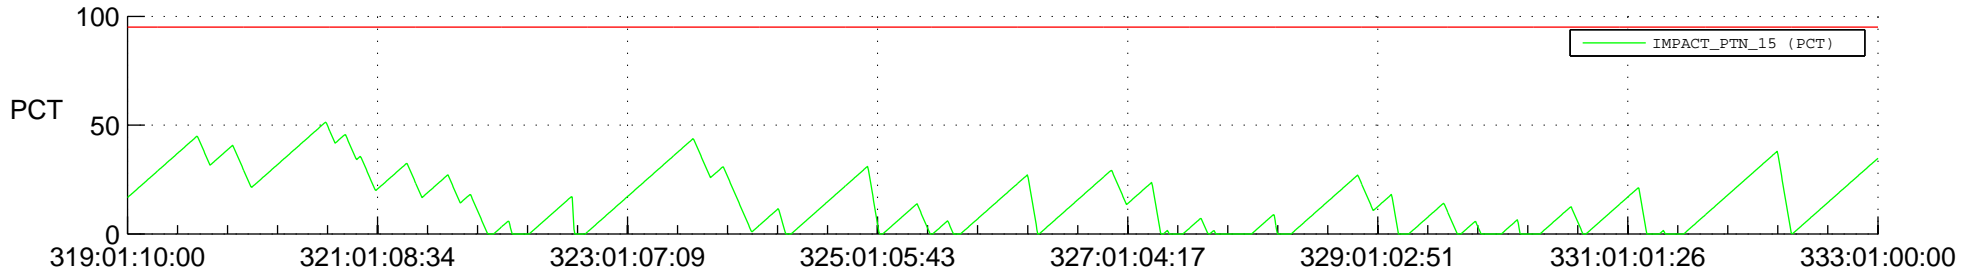

STEREO AHEAD SSR PCT Full Prediction

SWAVES_Percent_Full_Prediction

IMPACT_Percent_Full_Prediction

PLASTIC_Percent_Full_Prediction

Spacecraft_DownLink_Rate

Ground Time (2017:319:01:10:00.000 -2017:333:01:00:00.000)