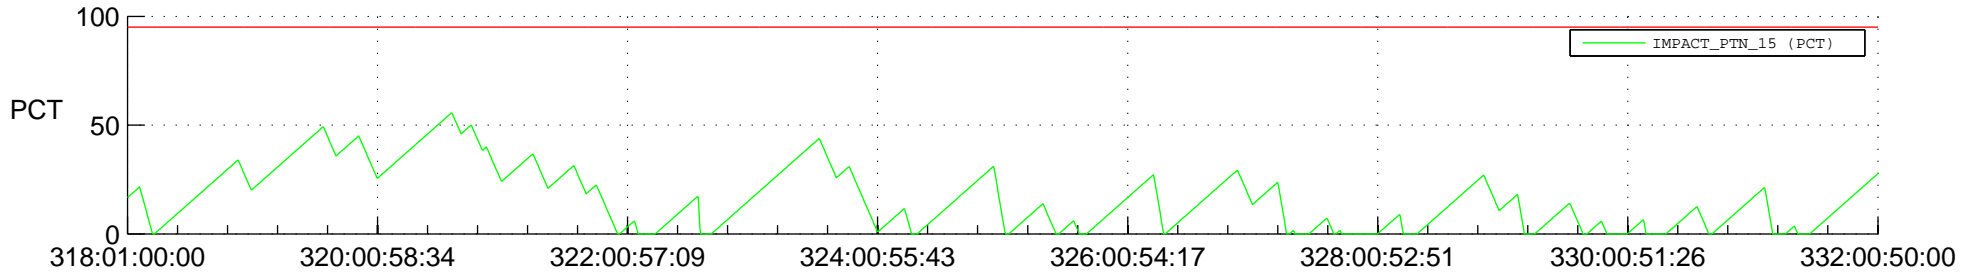

STEREO AHEAD SSR PCT Full Prediction

SWAVES_Percent_Full_Prediction

IMPACT_Percent_Full_Prediction

PLASTIC_Percent_Full_Prediction

Spacecraft_DownLink_Rate

Ground Time (2017:318:01:00:00.000 -2017:332:00:50:00.000)