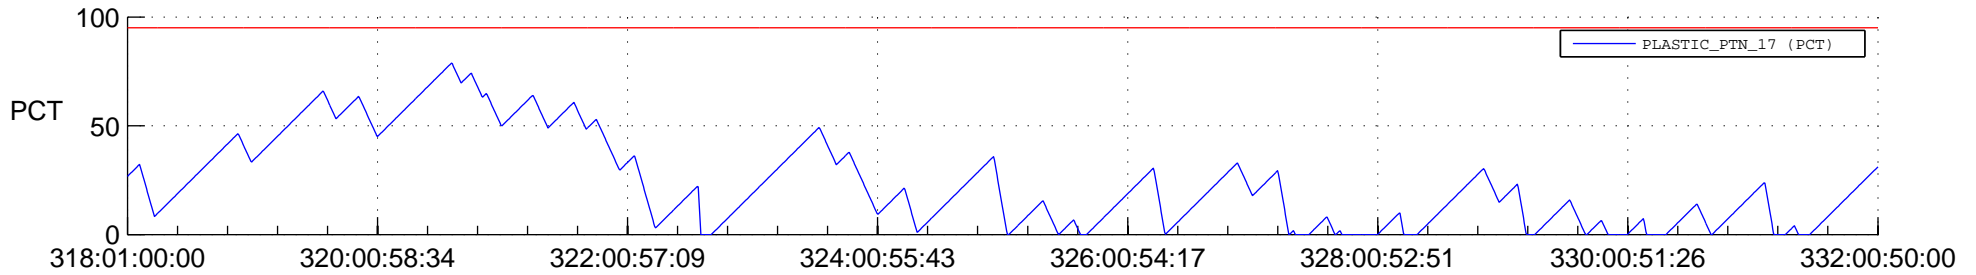

STEREO AHEAD SSR PCT Full Prediction

SWAVES_Percent_Full_Prediction

IMPACT_Percent_Full_Prediction

PLASTIC_Percent_Full_Prediction

Spacecraft_DownLink_Rate

Ground Time (2017:318:01:00:00.000 -2017:332:00:50:00.000)