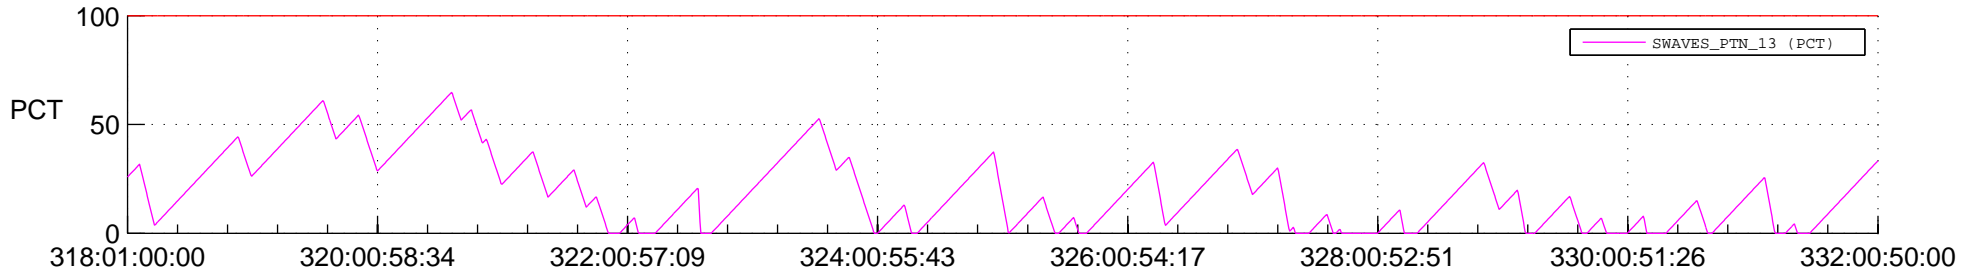

STEREO AHEAD SSR PCT Full Prediction

SWAVES_Percent_Full_Prediction

IMPACT_Percent_Full_Prediction

PLASTIC_Percent_Full_Prediction

Spacecraft_DownLink_Rate

Ground Time (2017:318:01:00:00.000 -2017:332:00:50:00.000)