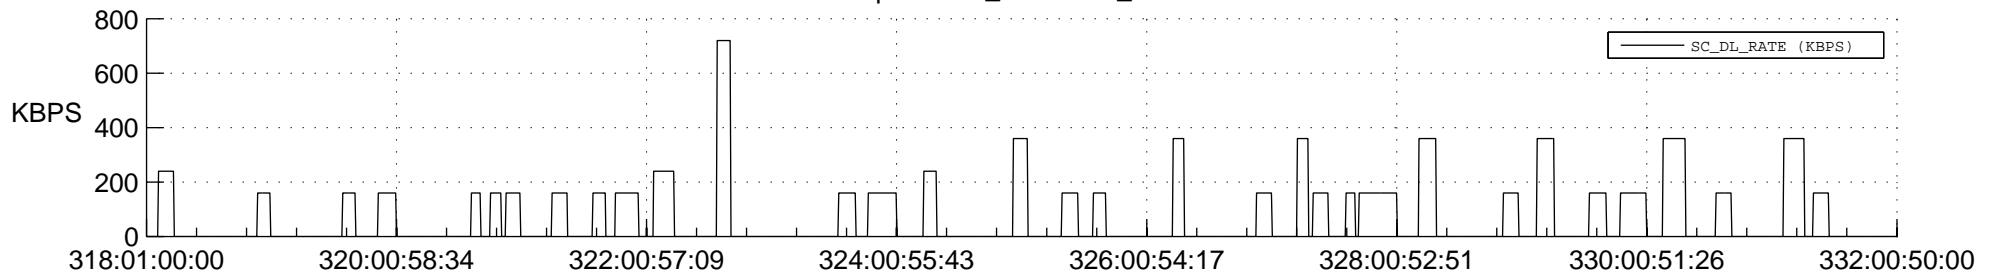

STEREO AHEAD SSR PCT Full Prediction

SWAVES_Percent_Full_Prediction

IMPACT_Percent_Full_Prediction

PLASTIC_Percent_Full_Prediction

Spacecraft_DownLink_Rate

Ground Time (2017:318:01:00:00.000 -2017:332:00:50:00.000)