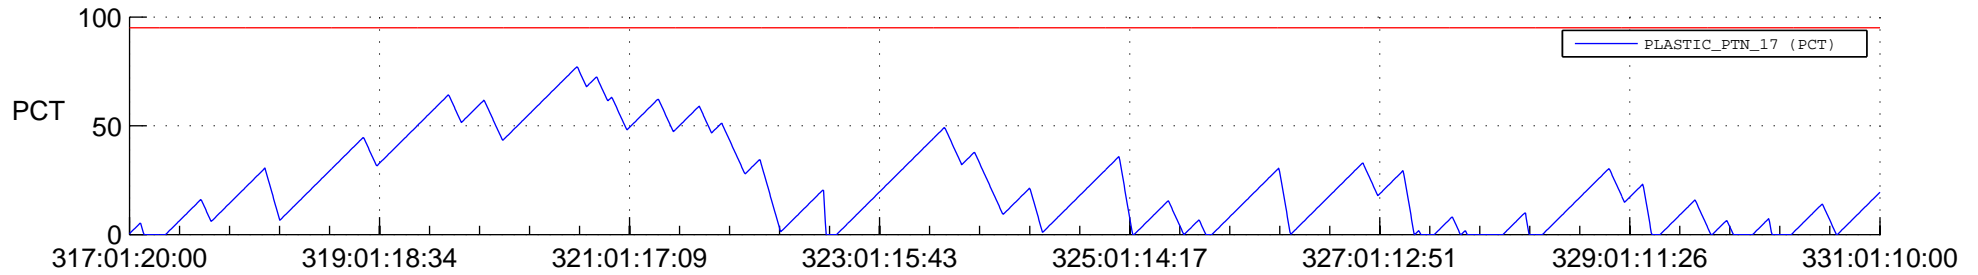

STEREO AHEAD SSR PCT Full Prediction

SWAVES_Percent_Full_Prediction

IMPACT_Percent_Full_Prediction

PLASTIC_Percent_Full_Prediction

Spacecraft_DownLink_Rate

Ground Time (2017:317:01:20:00.000 -2017:331:01:10:00.000)