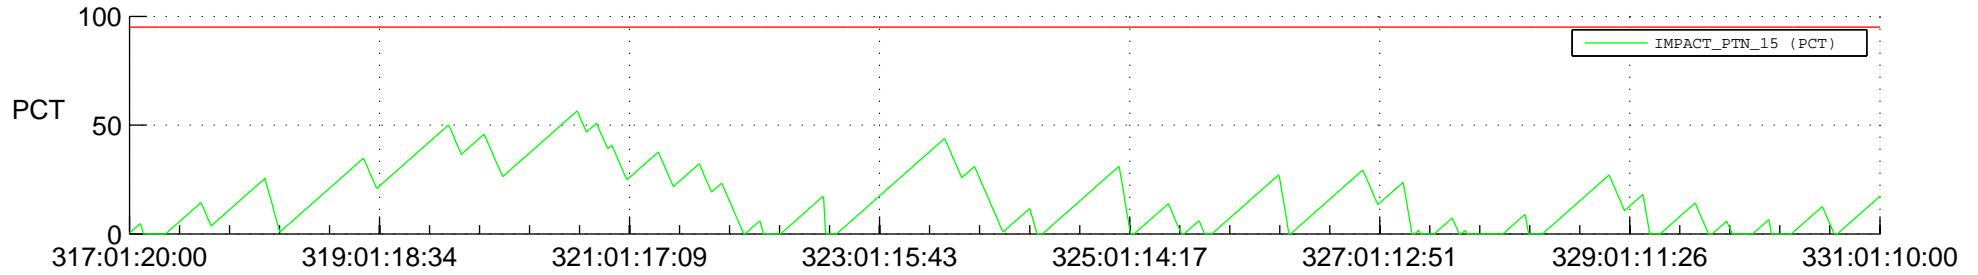

STEREO AHEAD SSR PCT Full Prediction

SWAVES_Percent_Full_Prediction

IMPACT_Percent_Full_Prediction

PLASTIC_Percent_Full_Prediction

Spacecraft_DownLink_Rate

Ground Time (2017:317:01:20:00.000 -2017:331:01:10:00.000)