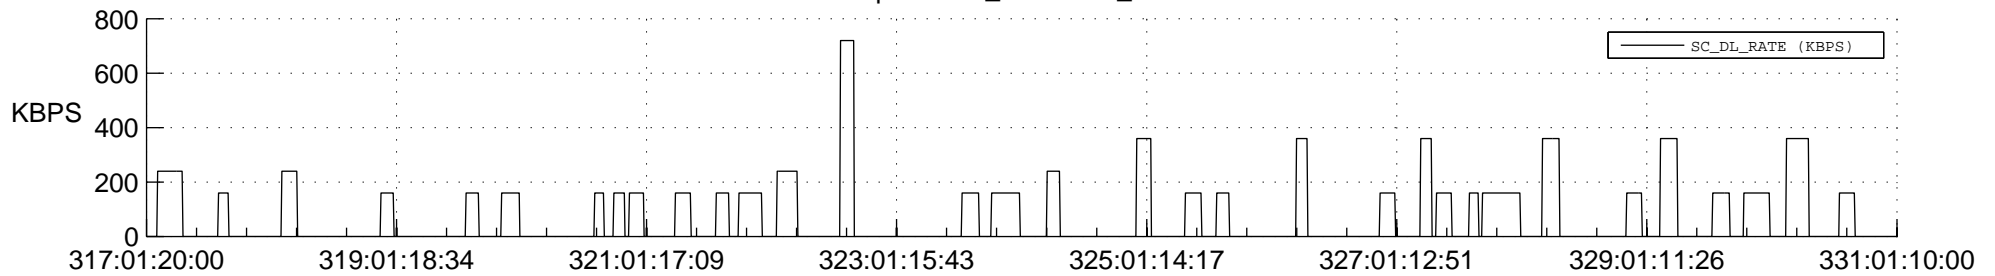

STEREO AHEAD SSR PCT Full Prediction

SWAVES_Percent_Full_Prediction

IMPACT_Percent_Full_Prediction

PLASTIC_Percent_Full_Prediction

Spacecraft_DownLink_Rate

Ground Time (2017:317:01:20:00.000 -2017:331:01:10:00.000)