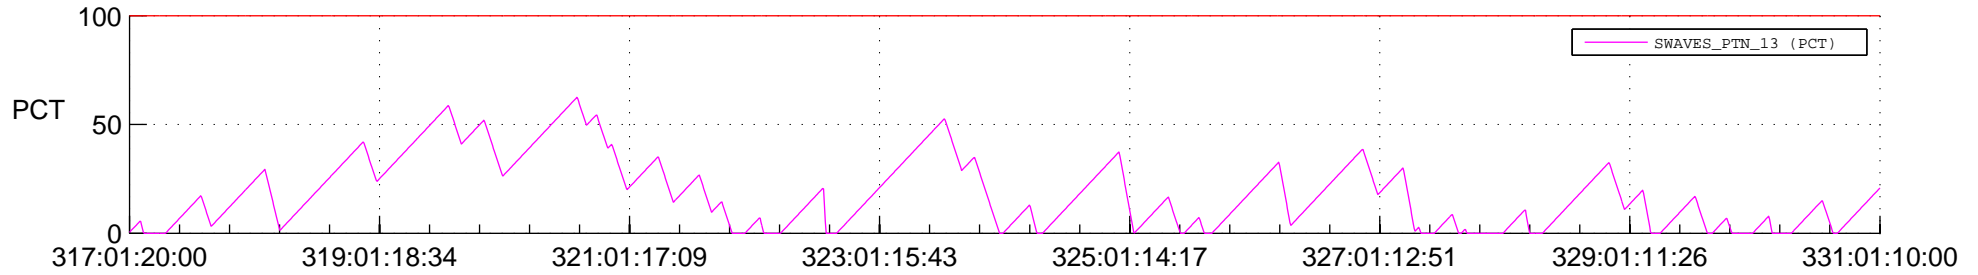

STEREO AHEAD SSR PCT Full Prediction

SWAVES_Percent_Full_Prediction

IMPACT_Percent_Full_Prediction

PLASTIC_Percent_Full_Prediction

Spacecraft_DownLink_Rate

Ground Time (2017:317:01:20:00.000 -2017:331:01:10:00.000)