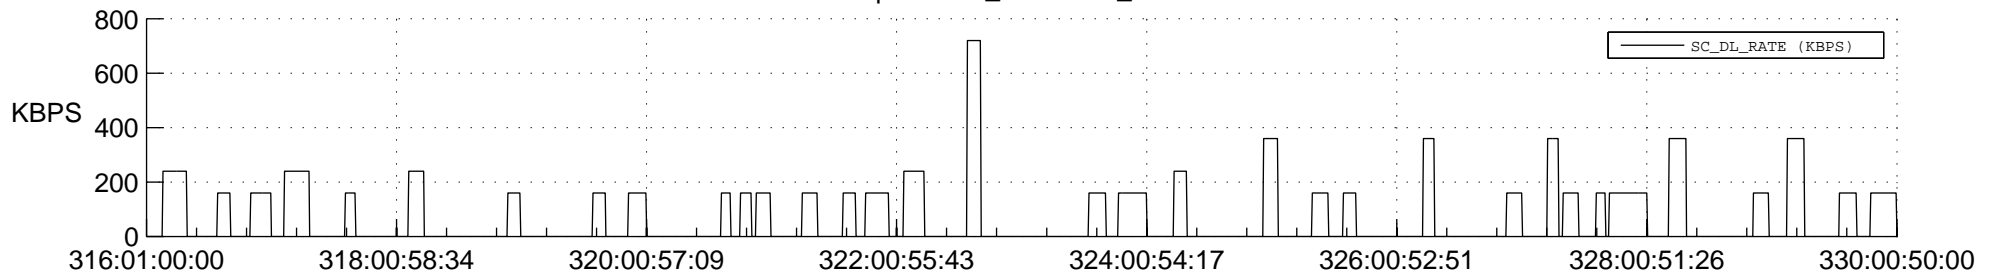

STEREO AHEAD SSR PCT Full Prediction

SWAVES_Percent_Full_Prediction

IMPACT_Percent_Full_Prediction

PLASTIC_Percent_Full_Prediction

Spacecraft_DownLink_Rate

Ground Time (2017:316:01:00:00.000 -2017:330:00:50:00.000)