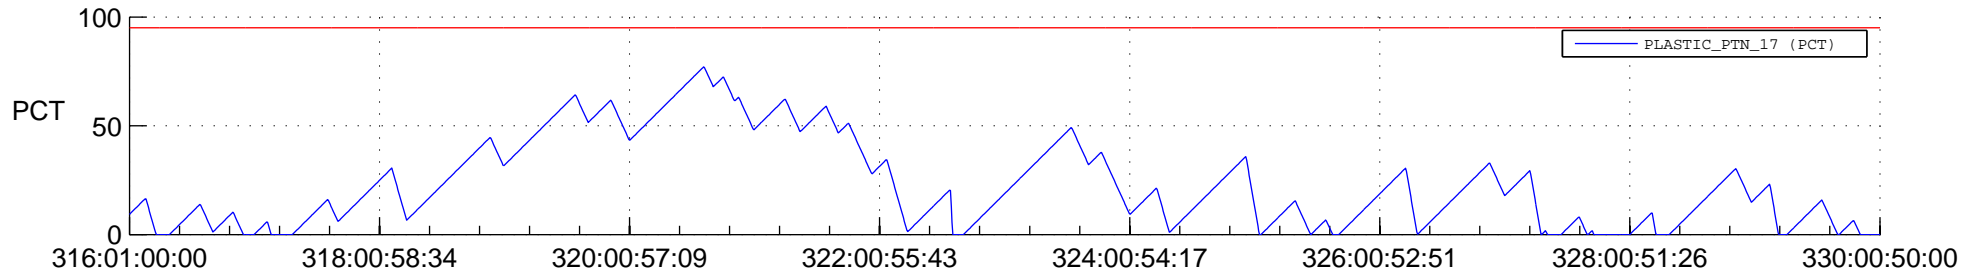

STEREO AHEAD SSR PCT Full Prediction

SWAVES_Percent_Full_Prediction

IMPACT_Percent_Full_Prediction

PLASTIC_Percent_Full_Prediction

Spacecraft_DownLink_Rate

Ground Time (2017:316:01:00:00.000 -2017:330:00:50:00.000)