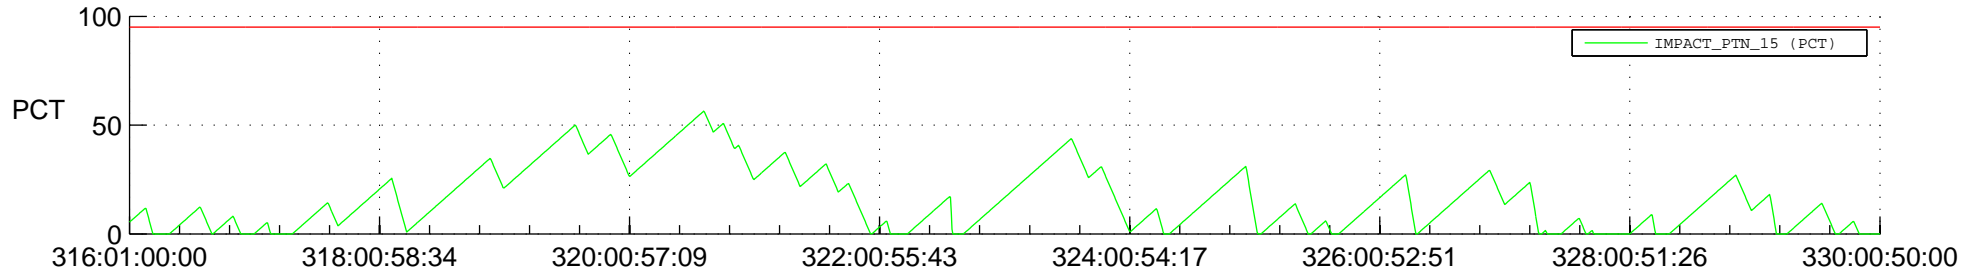

STEREO AHEAD SSR PCT Full Prediction

SWAVES_Percent_Full_Prediction

IMPACT_Percent_Full_Prediction

PLASTIC_Percent_Full_Prediction

Spacecraft_DownLink_Rate

Ground Time (2017:316:01:00:00.000 -2017:330:00:50:00.000)