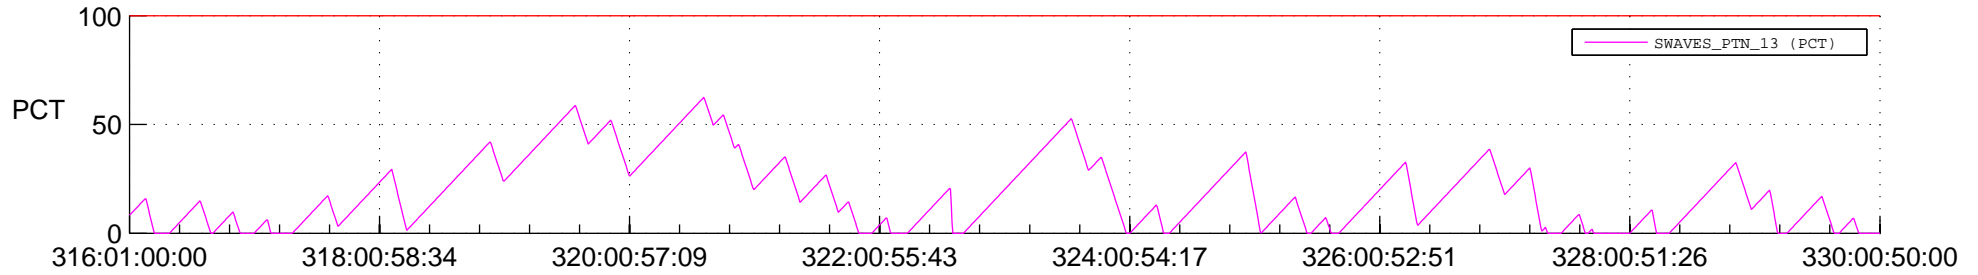

STEREO AHEAD SSR PCT Full Prediction

SWAVES_Percent_Full_Prediction

IMPACT_Percent_Full_Prediction

PLASTIC_Percent_Full_Prediction

Spacecraft_DownLink_Rate

Ground Time (2017:316:01:00:00.000 -2017:330:00:50:00.000)