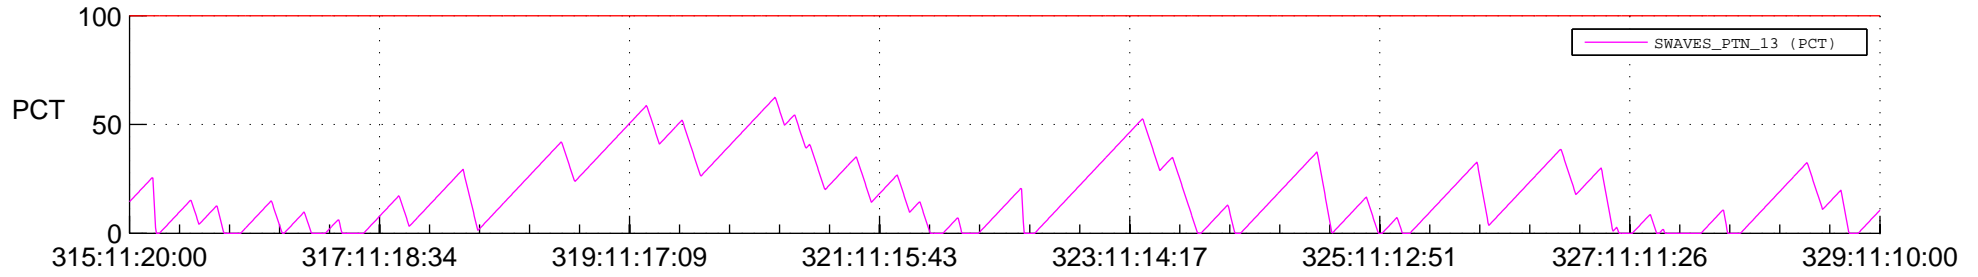

STEREO AHEAD SSR PCT Full Prediction

SWAVES_Percent_Full_Prediction

IMPACT_Percent_Full_Prediction

PLASTIC_Percent_Full_Prediction

Spacecraft_DownLink_Rate

Ground Time (2017:315:11:20:00.000 -2017:329:11:10:00.000)