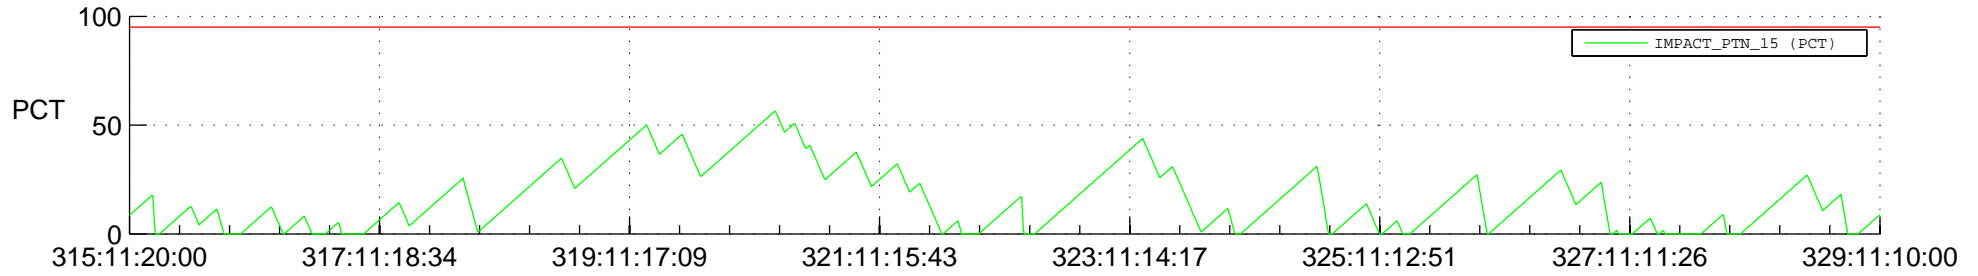

STEREO AHEAD SSR PCT Full Prediction

SWAVES_Percent_Full_Prediction

IMPACT_Percent_Full_Prediction

PLASTIC_Percent_Full_Prediction

Spacecraft_DownLink_Rate

Ground Time (2017:315:11:20:00.000 -2017:329:11:10:00.000)