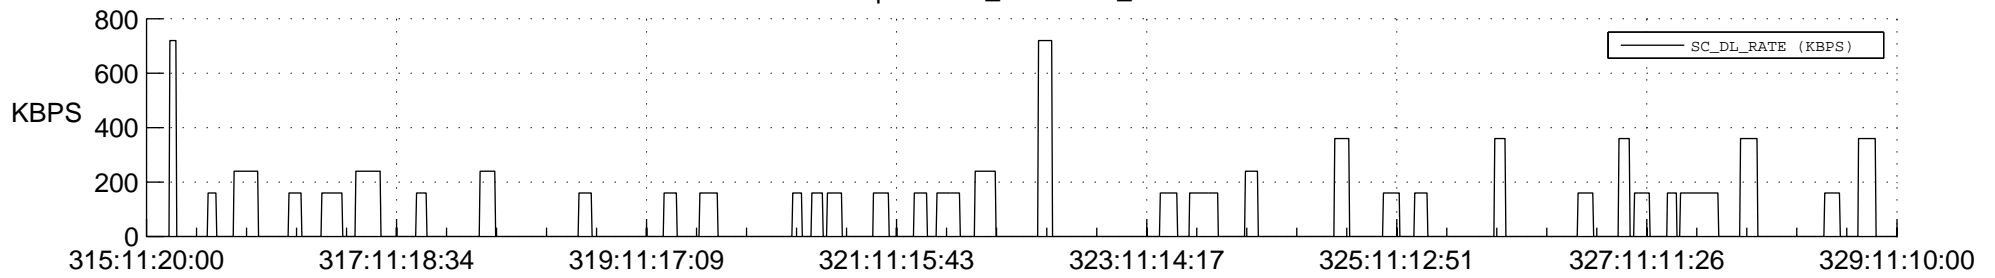

STEREO AHEAD SSR PCT Full Prediction

SWAVES_Percent_Full_Prediction

IMPACT_Percent_Full_Prediction

PLASTIC_Percent_Full_Prediction

Spacecraft_DownLink_Rate

Ground Time (2017:315:11:20:00.000 -2017:329:11:10:00.000)