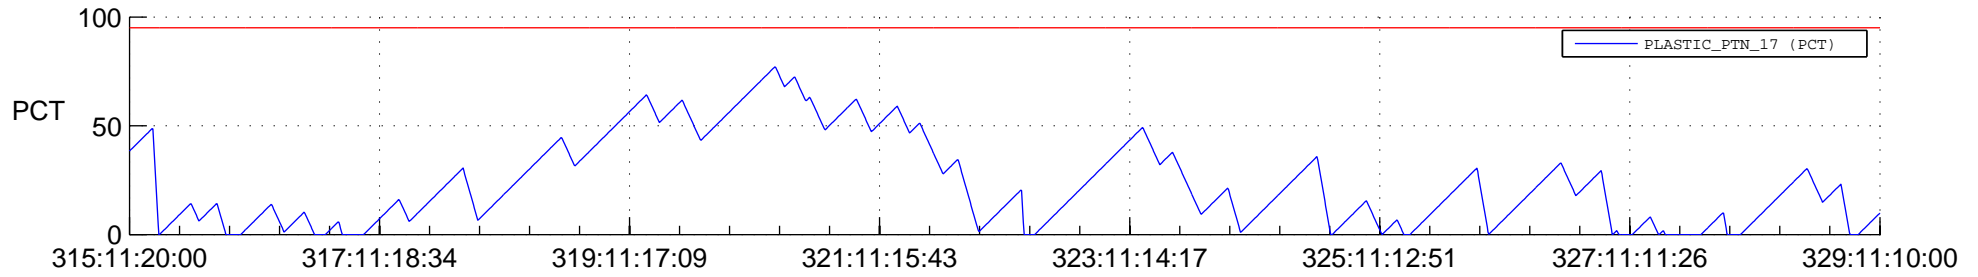

STEREO AHEAD SSR PCT Full Prediction

SWAVES_Percent_Full_Prediction

IMPACT_Percent_Full_Prediction

PLASTIC_Percent_Full_Prediction

Spacecraft_DownLink_Rate

Ground Time (2017:315:11:20:00.000 -2017:329:11:10:00.000)