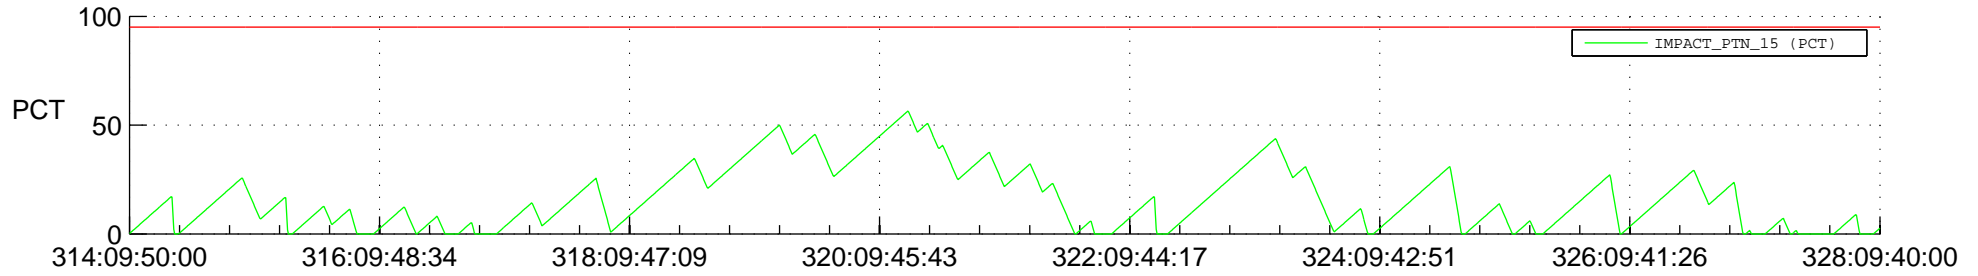

STEREO AHEAD SSR PCT Full Prediction

SWAVES_Percent_Full_Prediction

IMPACT_Percent_Full_Prediction

PLASTIC_Percent_Full_Prediction

Spacecraft_DownLink_Rate

Ground Time (2017:314:09:50:00.000 -2017:328:09:40:00.000)