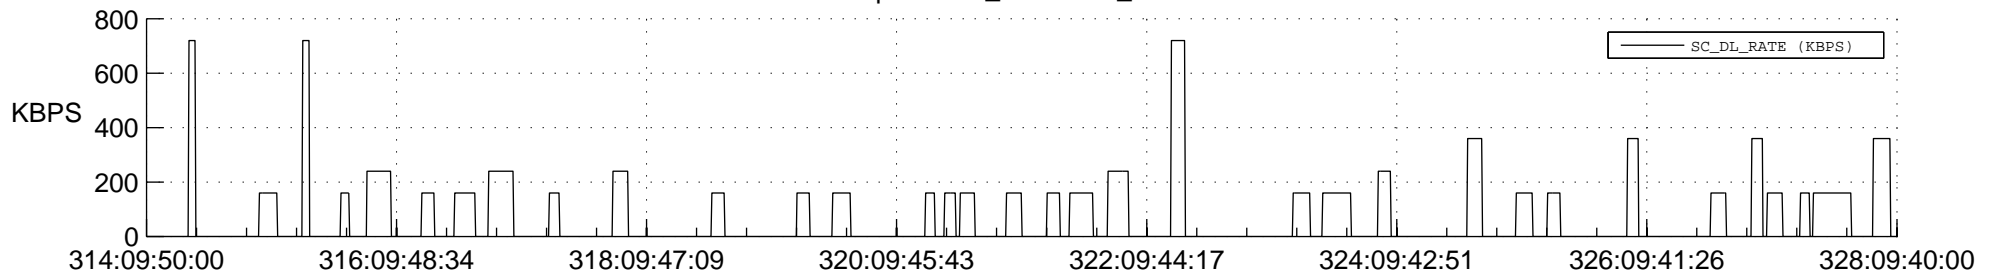

STEREO AHEAD SSR PCT Full Prediction

SWAVES_Percent_Full_Prediction

IMPACT_Percent_Full_Prediction

PLASTIC_Percent_Full_Prediction

Spacecraft_DownLink_Rate

Ground Time (2017:314:09:50:00.000 -2017:328:09:40:00.000)