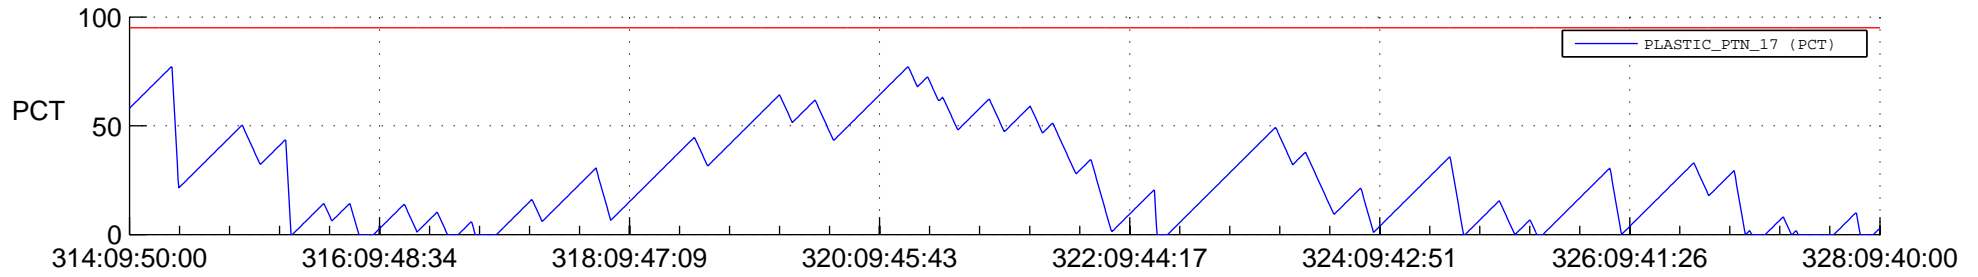

STEREO AHEAD SSR PCT Full Prediction

SWAVES_Percent_Full_Prediction

IMPACT_Percent_Full_Prediction

PLASTIC_Percent_Full_Prediction

Spacecraft_DownLink_Rate

Ground Time (2017:314:09:50:00.000 -2017:328:09:40:00.000)