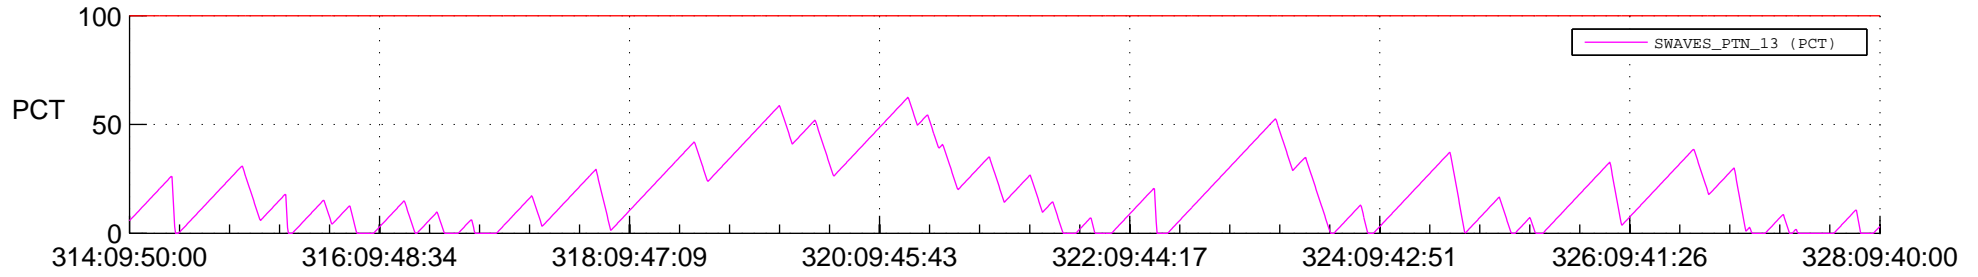

STEREO AHEAD SSR PCT Full Prediction

SWAVES_Percent_Full_Prediction

IMPACT_Percent_Full_Prediction

PLASTIC_Percent_Full_Prediction

Spacecraft_DownLink_Rate

Ground Time (2017:314:09:50:00.000 -2017:328:09:40:00.000)